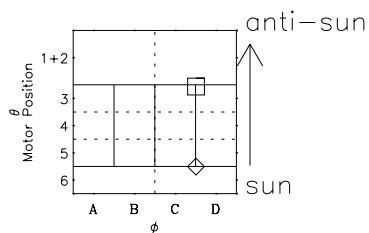

Galileo EPD Real-Time Omni 96270

Software Version: RTLINE_OMNI V 1.20
Data Production: 06-03-00
Plot Production: Fri Sep 14 15:59:00 2001

- ◇ = Jupiter look direction
- = Corotation look direction