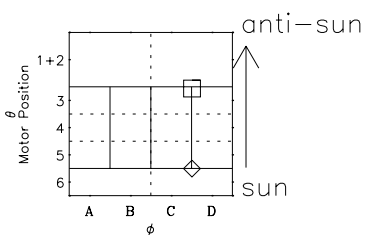

# Galileo EPD Real-Time Omni 96270

Software Version: RTLINE\_OMNI V 1.20  
Data Production: 06-03-00  
Plot Production: Fri Sep 14 15:58:58 2001

- ◇ = Jupiter look direction
- = Corotation look direction