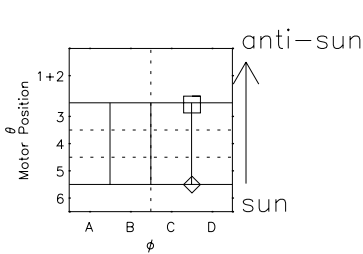

Galileo EPD Real Elevation Anisotropies 96270

Software Version: RTELEV_NORM V 1.20
 Data Production: 06-03-00
 Plot Production: Fri Sep 14 15:57:39 2001
 Color File: wondr3
 Geofactor File: 1.1

◇ = Jupiter look direction
 □ = Corotation look direction