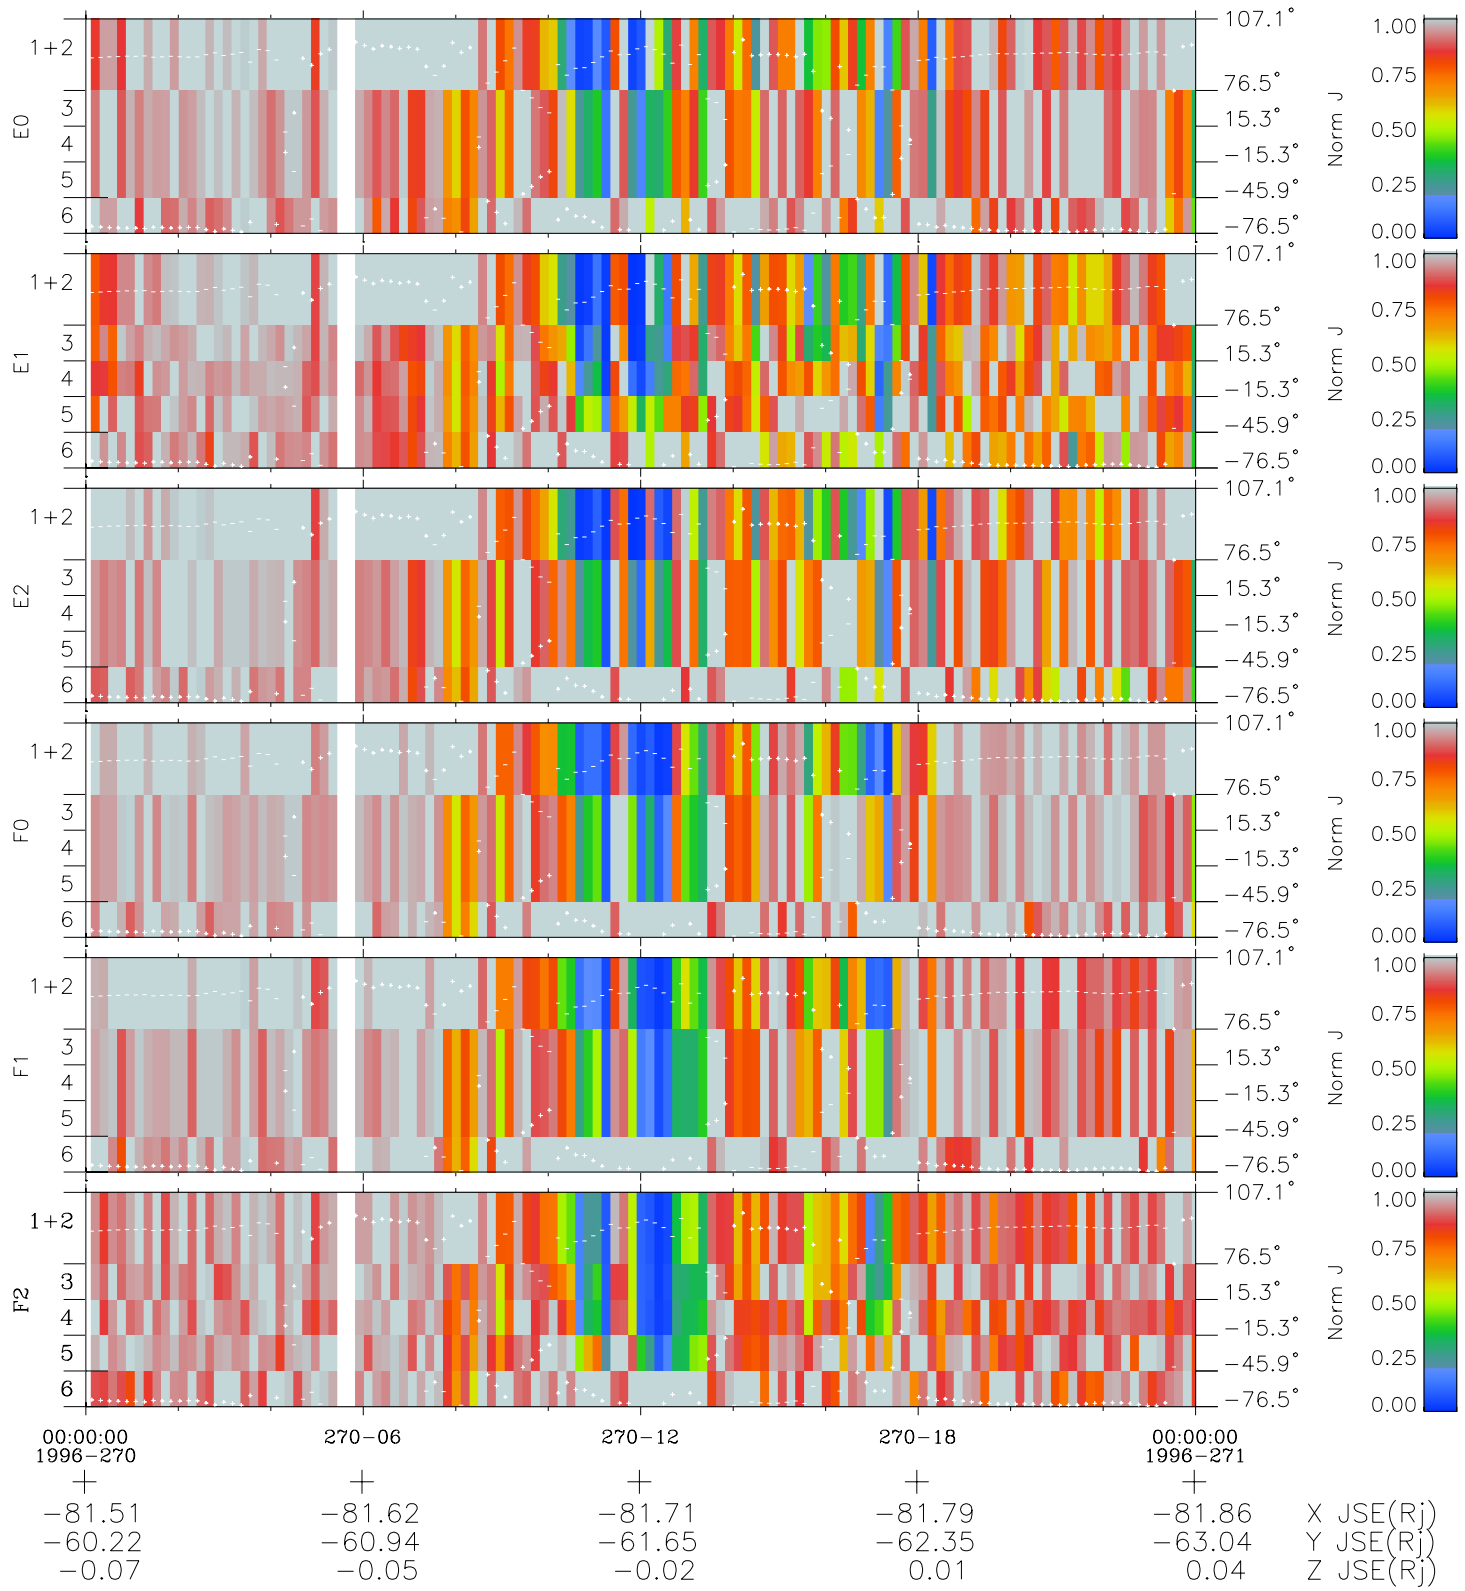

Galileo EPD Real Elevation Anisotropies 96270

Software Version: RTELEV_NORM V 1.20
 Data Production: 06-03-00
 Plot Production: Fri Sep 14 15:57:39 2001
 Color File: wondr3
 Geofactor File: 1.1

◇ = Jupiter look direction
 □ = Corotation look direction