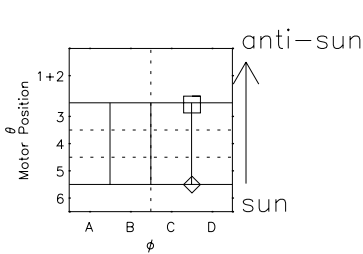

Galileo EPD Real Elevation Anisotropies 96270

Software Version: RTELEV_MEAN V 1.20
 Data Production: 06-03-00
 Plot Production: Fri Sep 14 15:56:55 2001
 Color File: wondr3
 Geofactor File: 1.1

- ◇ = Jupiter look direction
- = Corotation look direction