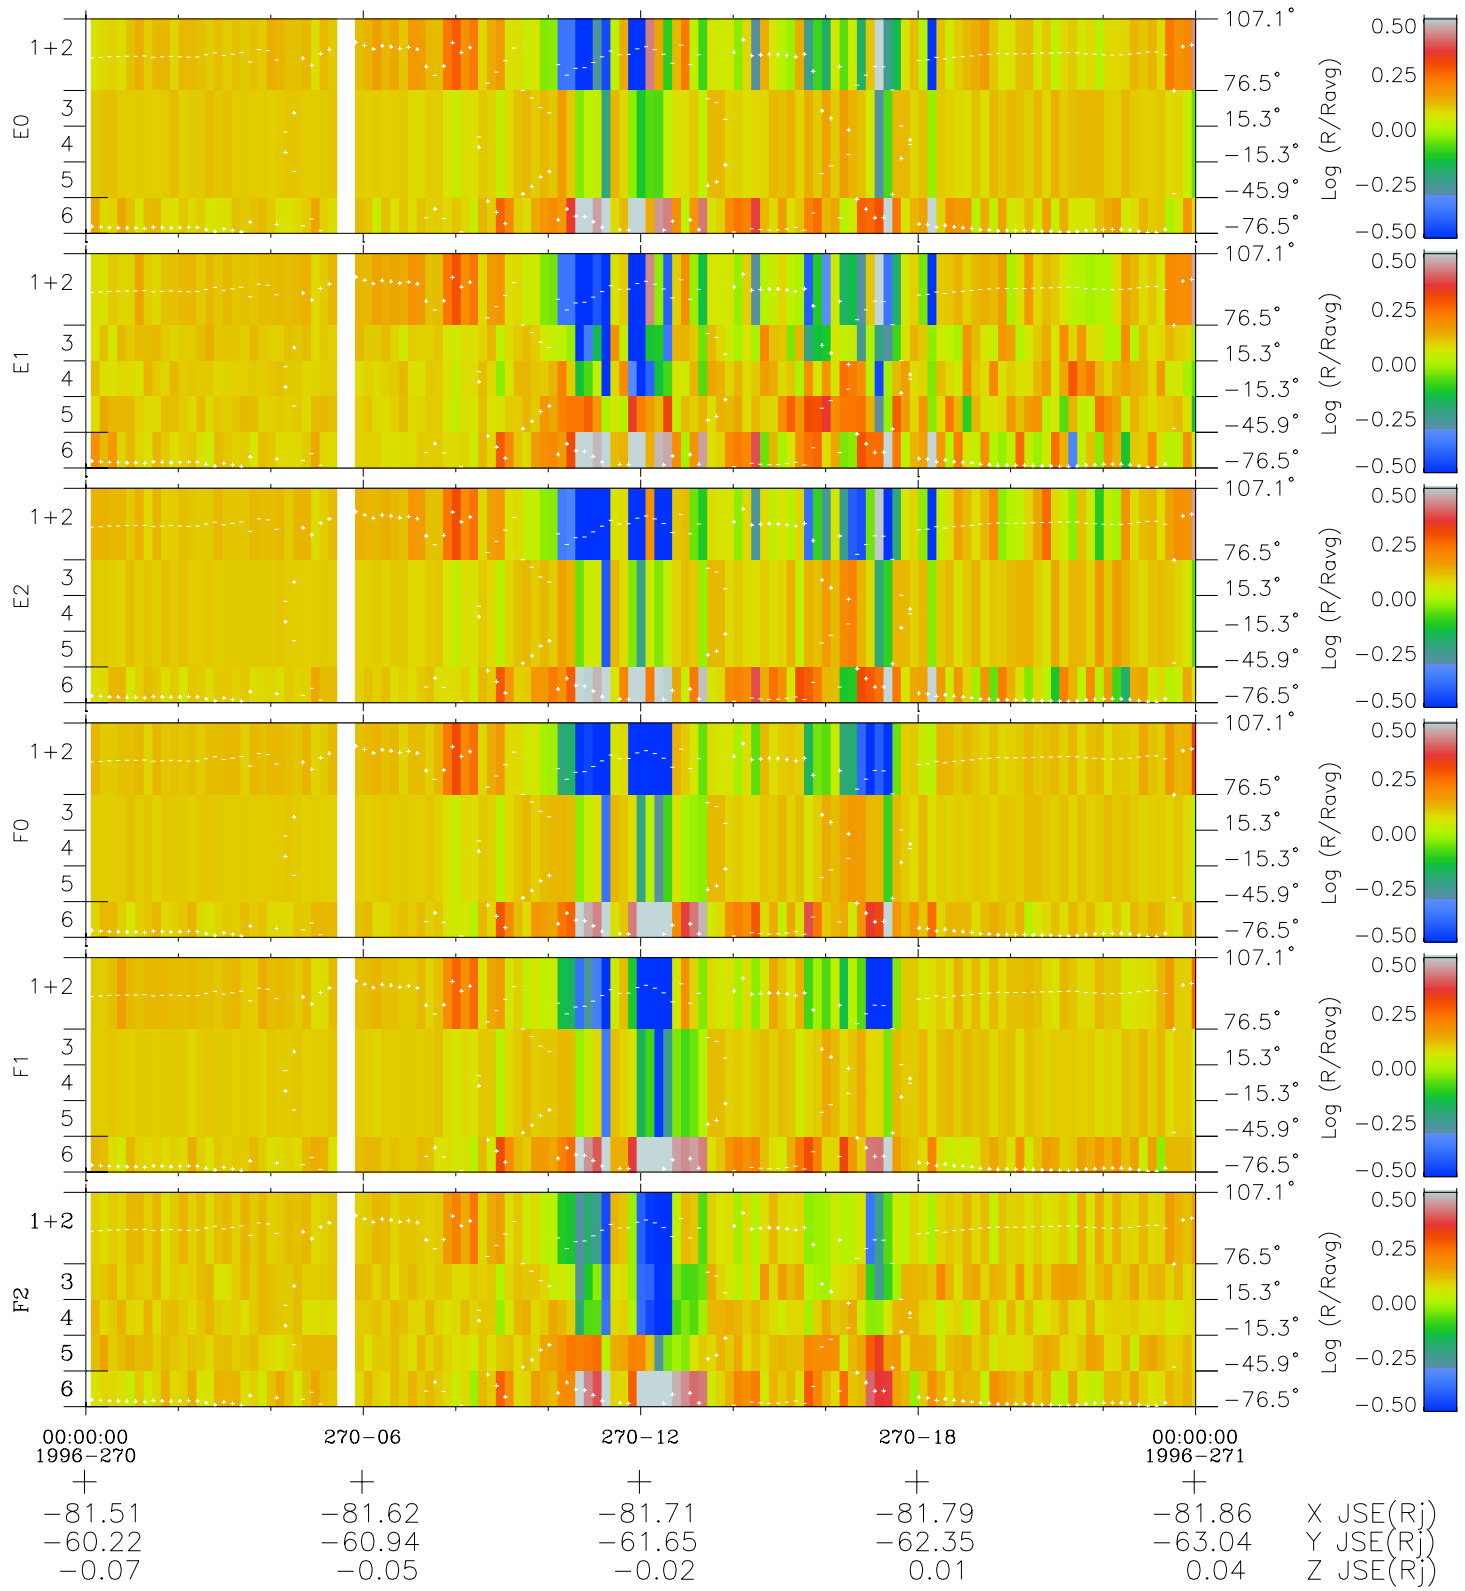

Galileo EPD Real Elevation Anisotropies 96270

Software Version: RTELEV_MEAN V 1.20
 Data Production: 06-03-00
 Plot Production: Fri Sep 14 15:56:55 2001
 Color File: wondr3
 Geofactor File: 1.1

- ◇ = Jupiter look direction
- = Corotation look direction