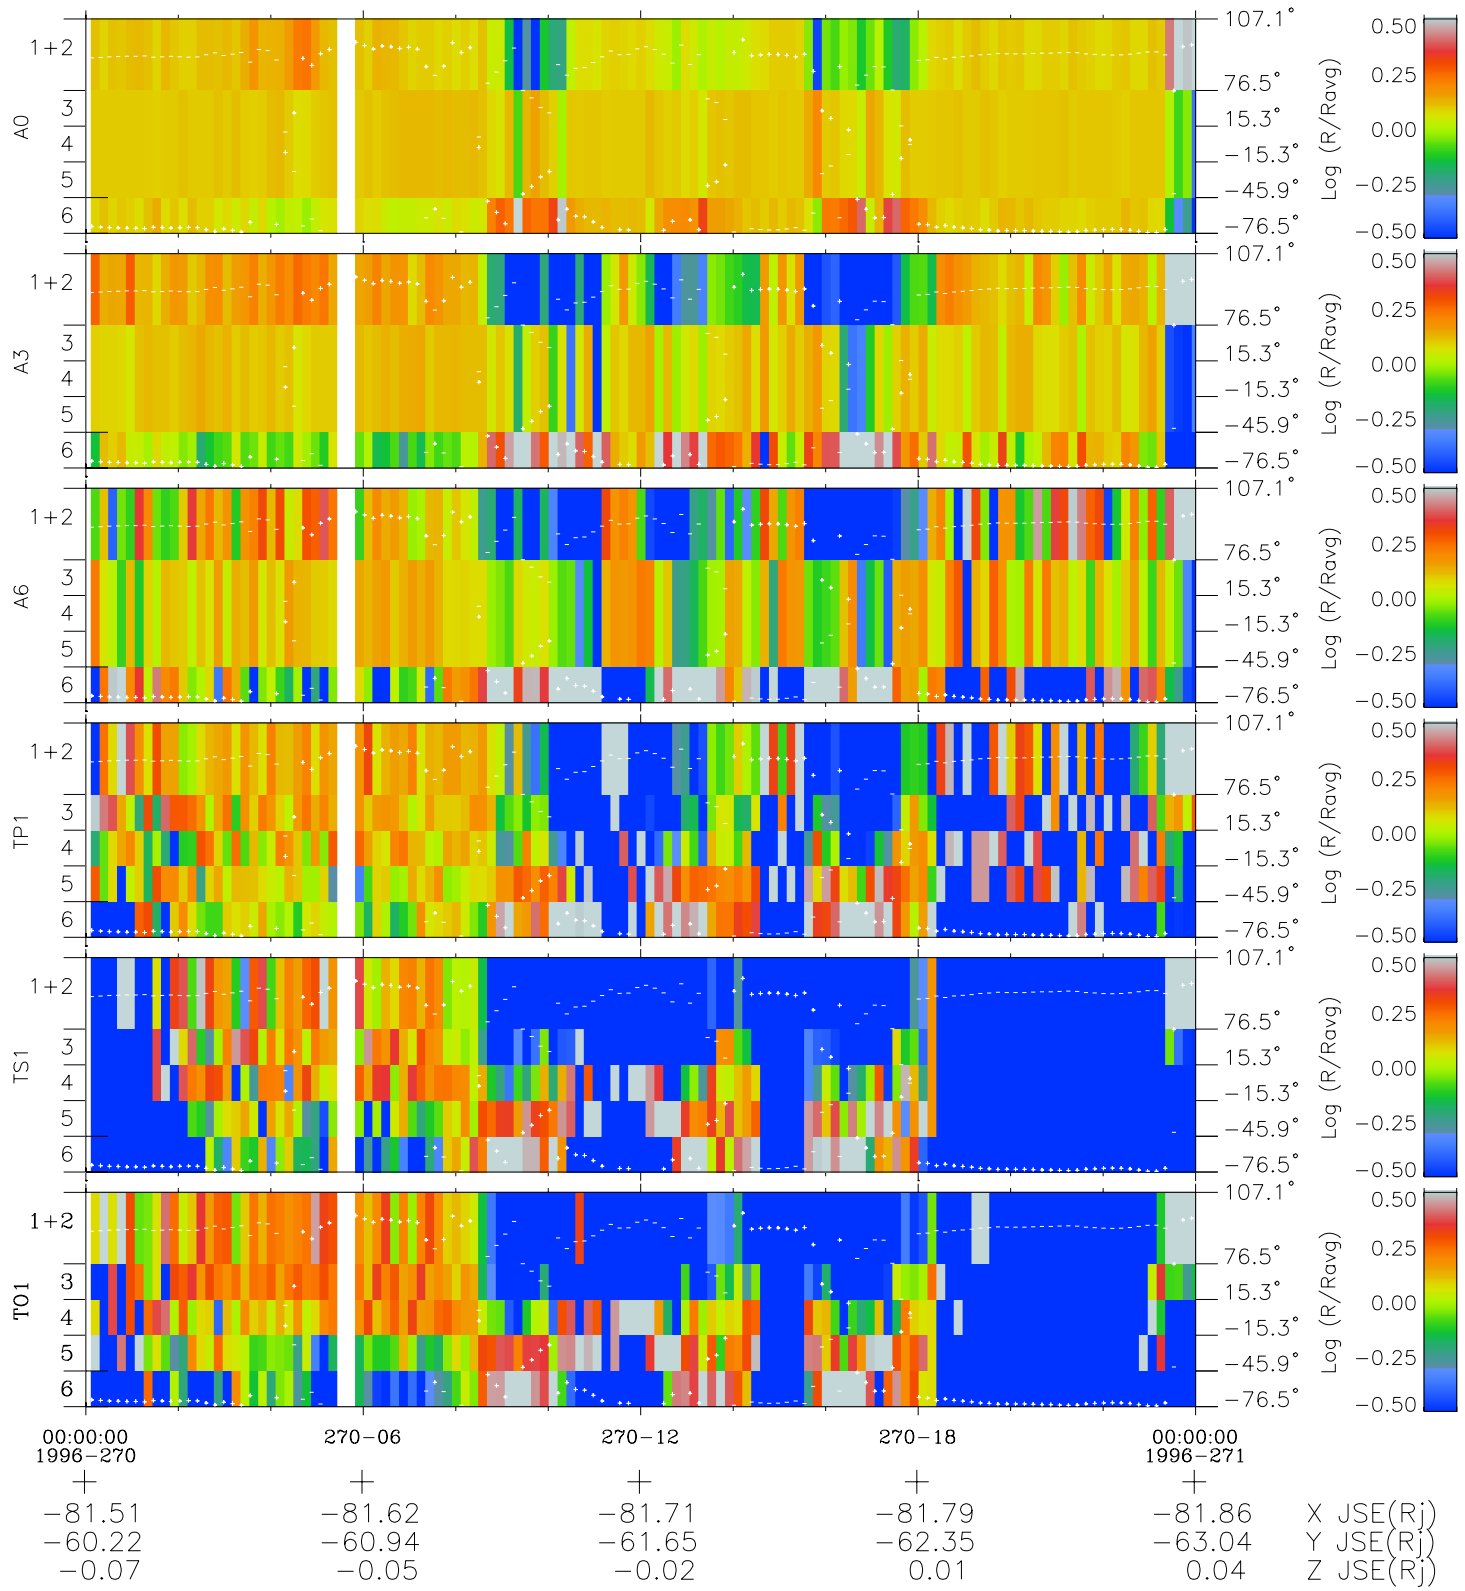

# Galileo EPD Real Elevation Anisotropies 96270

Software Version: RTELEV\_MEAN V 1.20  
 Data Production: 06-03-00  
 Plot Production: Fri Sep 14 15:56:44 2001  
 Color File: wondr3  
 Geofactor File: 1.1

- ◇ = Jupiter look direction
- = Corotation look direction