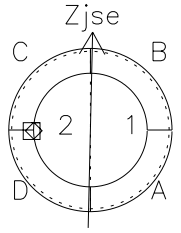

Galileo EPD Real Time Azimuth Anisotropies 96270

Software Version: RTAZIM_MEAN V 1.20
 Data Production: 06-03-00
 Plot Production: Fri Sep 14 15:58:04 2001
 Color File: wondr3
 Geofactor File: 1.1

◇ = Jupiter look direction
 □ = Corotation look direction