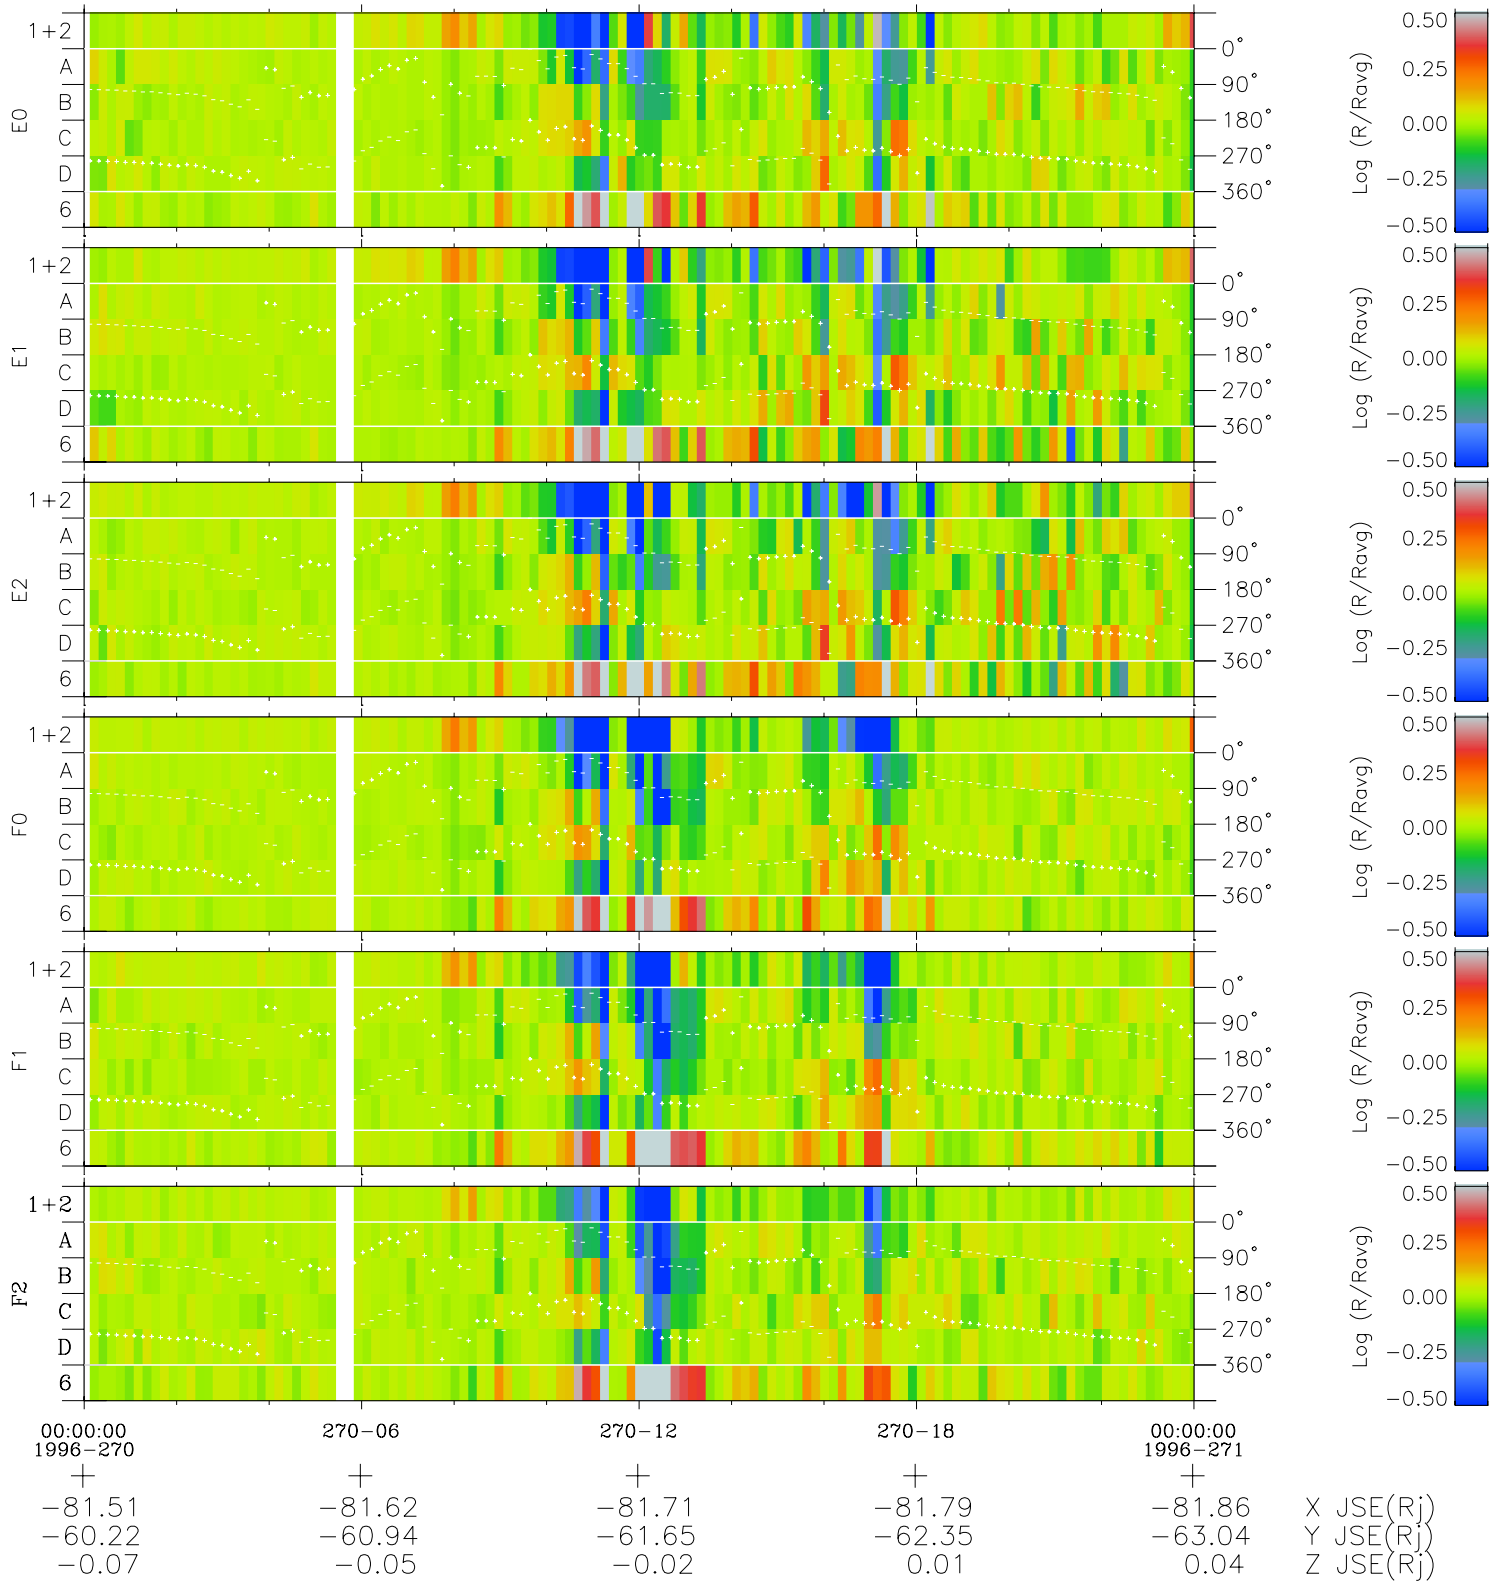

Galileo EPD Real Time Azimuth Anisotropies 96270

Software Version: RTAZIM_MEAN V 1.20
 Data Production: 06-03-00
 Plot Production: Fri Sep 14 15:58:04 2001
 Color File: wondr3
 Geofactor File: 1.1

◇ = Jupiter look direction
 □ = Corotation look direction