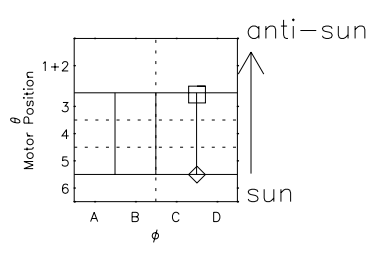

Galileo EPD Real Time Azimuth Anisotropies 96270

Software Version: RTAZIM_MEAN V 1.20
 Data Production: 06-03-00
 Plot Production: Fri Sep 14 15:58:04 2001
 Color File: wondr3
 Geofactor File: 1.1

◇ = Jupiter look direction
 □ = Corotation look direction