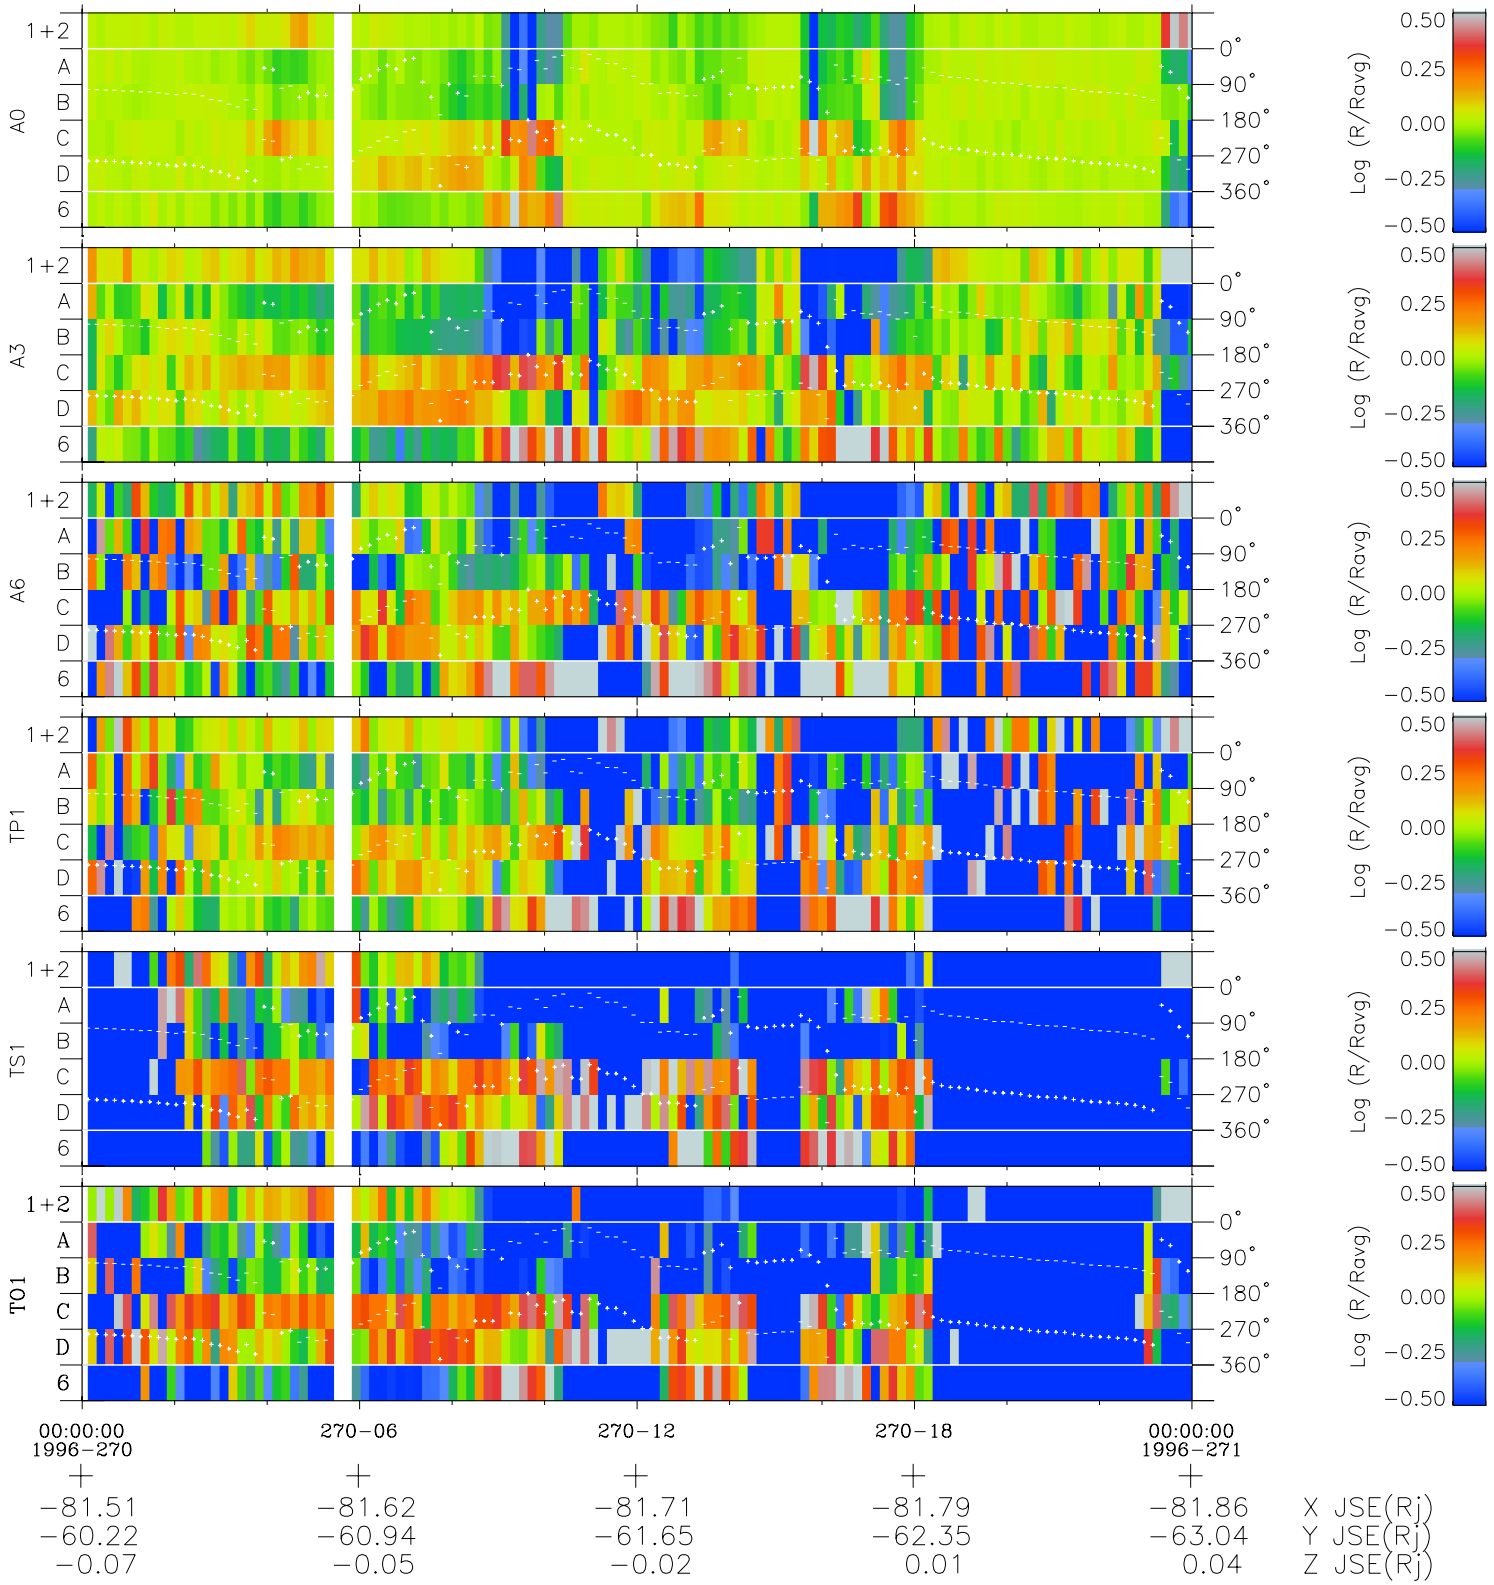

# Galileo EPD Real Time Azimuth Anisotropies 96270

Software Version: RTAZIM\_MEAN V 1.20  
 Data Production: 06-03-00  
 Plot Production: Fri Sep 14 15:57:53 2001  
 Color File: wondr3  
 Geofactor File: 1.1

◇ = Jupiter look direction  
 □ = Corotation look direction