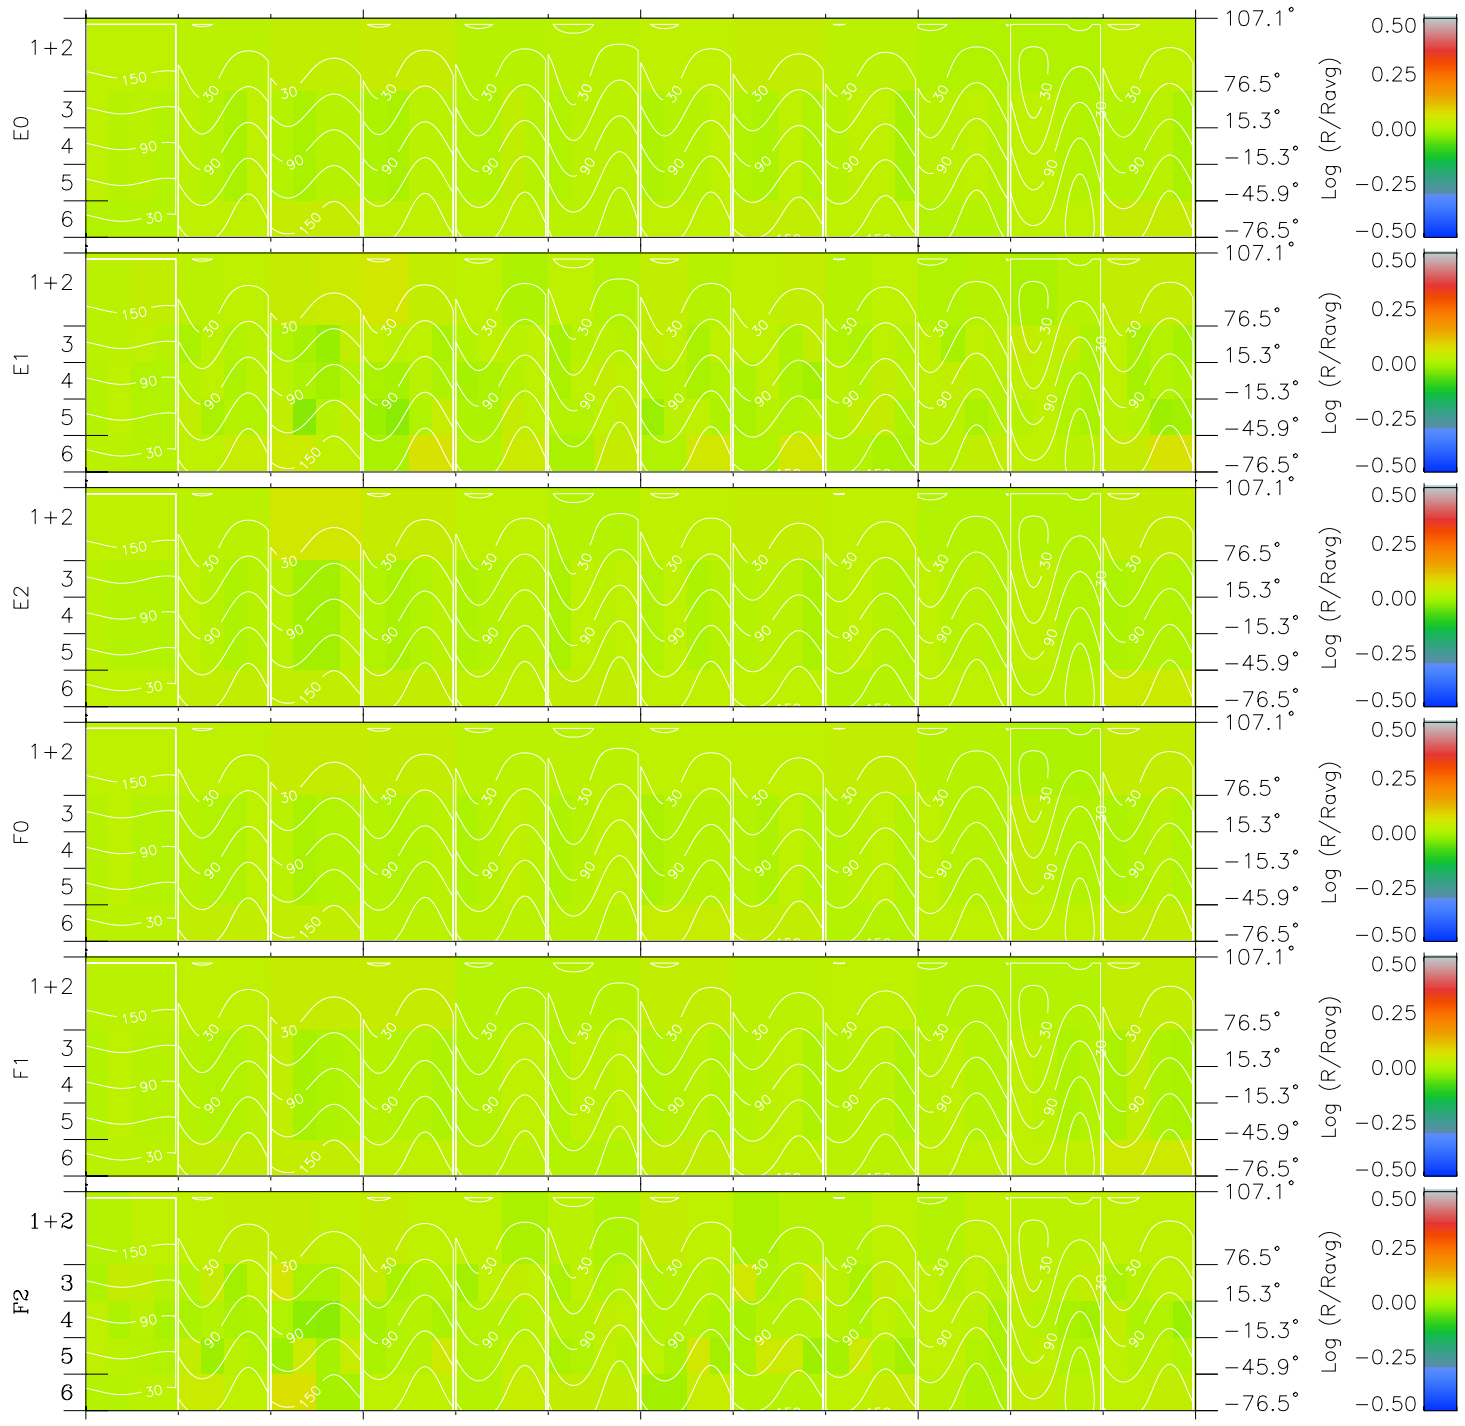

Galileo EPD Real Time All-Sky Anisotropies 96269

Software Version: RTSKY_MEAN V 1.20
Data Production: 06-03-00
Plot Production: Fri Sep 14 15:42:06 2001
Color File: wondr3
Geofactor File: 1.1

00:00:00 1996-269	269-06	269-12	269-18	00:00:00 1996-270	
+	+	+	+	+	X JSE(R _j)
-80.97	-81.13	-81.27	-81.40	-81.51	Y JSE(R _j)
-57.25	-58.01	-58.76	-59.49	-60.22	Z JSE(R _j)
-0.19	-0.16	-0.13	-0.10	-0.07	

- ◇ = Jupiter look direction
- = Corotation look direction