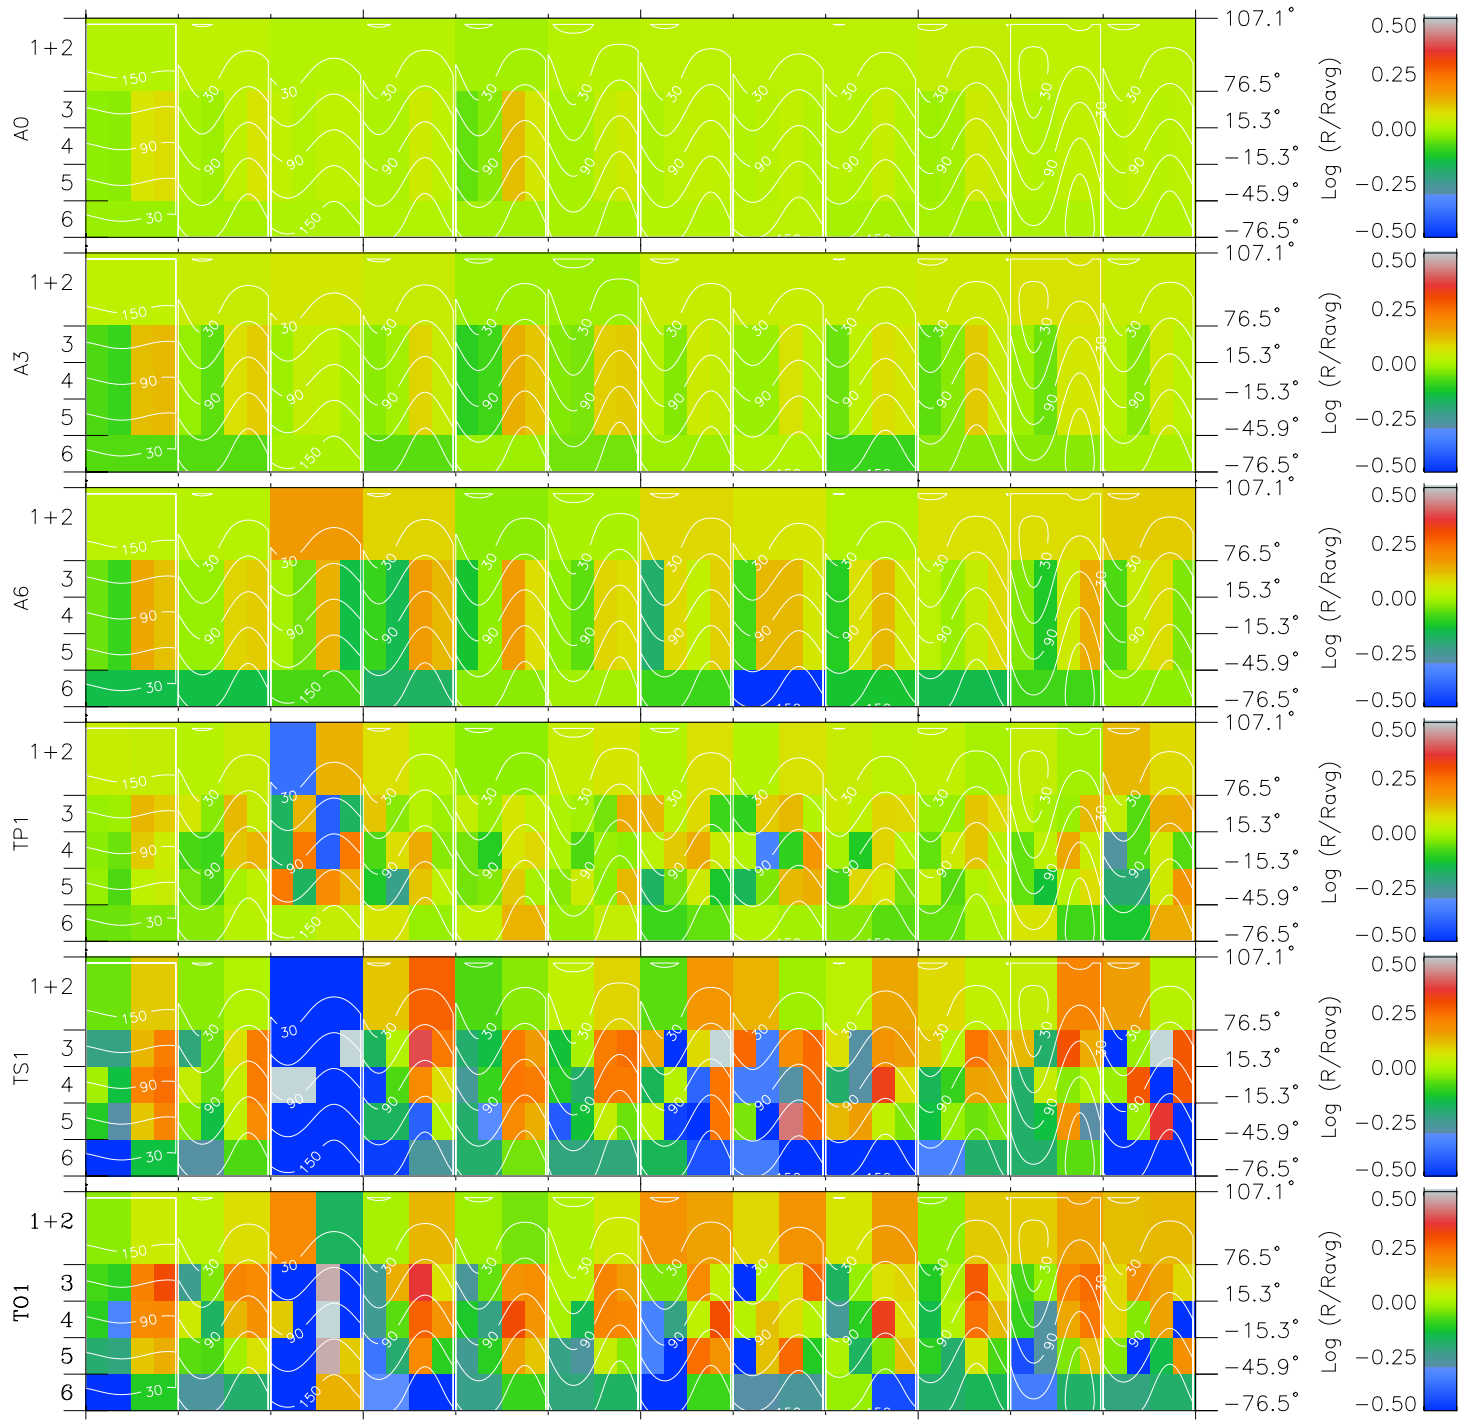

Galileo EPD Real Time All-Sky Anisotropies 96269

Software Version: RTSKY_MEAN V 1.20
 Data Production: 06-03-00
 Plot Production: Fri Sep 14 15:41:53 2001
 Color File: wondr3
 Geofactor File: 1.1

00:00:00 1996-269	269-06	269-12	269-18	00:00:00 1996-270	
+	+	+	+	+	
-80.97	-81.13	-81.27	-81.40	-81.51	X JSE(R _j)
-57.25	-58.01	-58.76	-59.49	-60.22	Y JSE(R _j)
-0.19	-0.16	-0.13	-0.10	-0.07	Z JSE(R _j)

- ◇ = Jupiter look direction
- = Corotation look direction