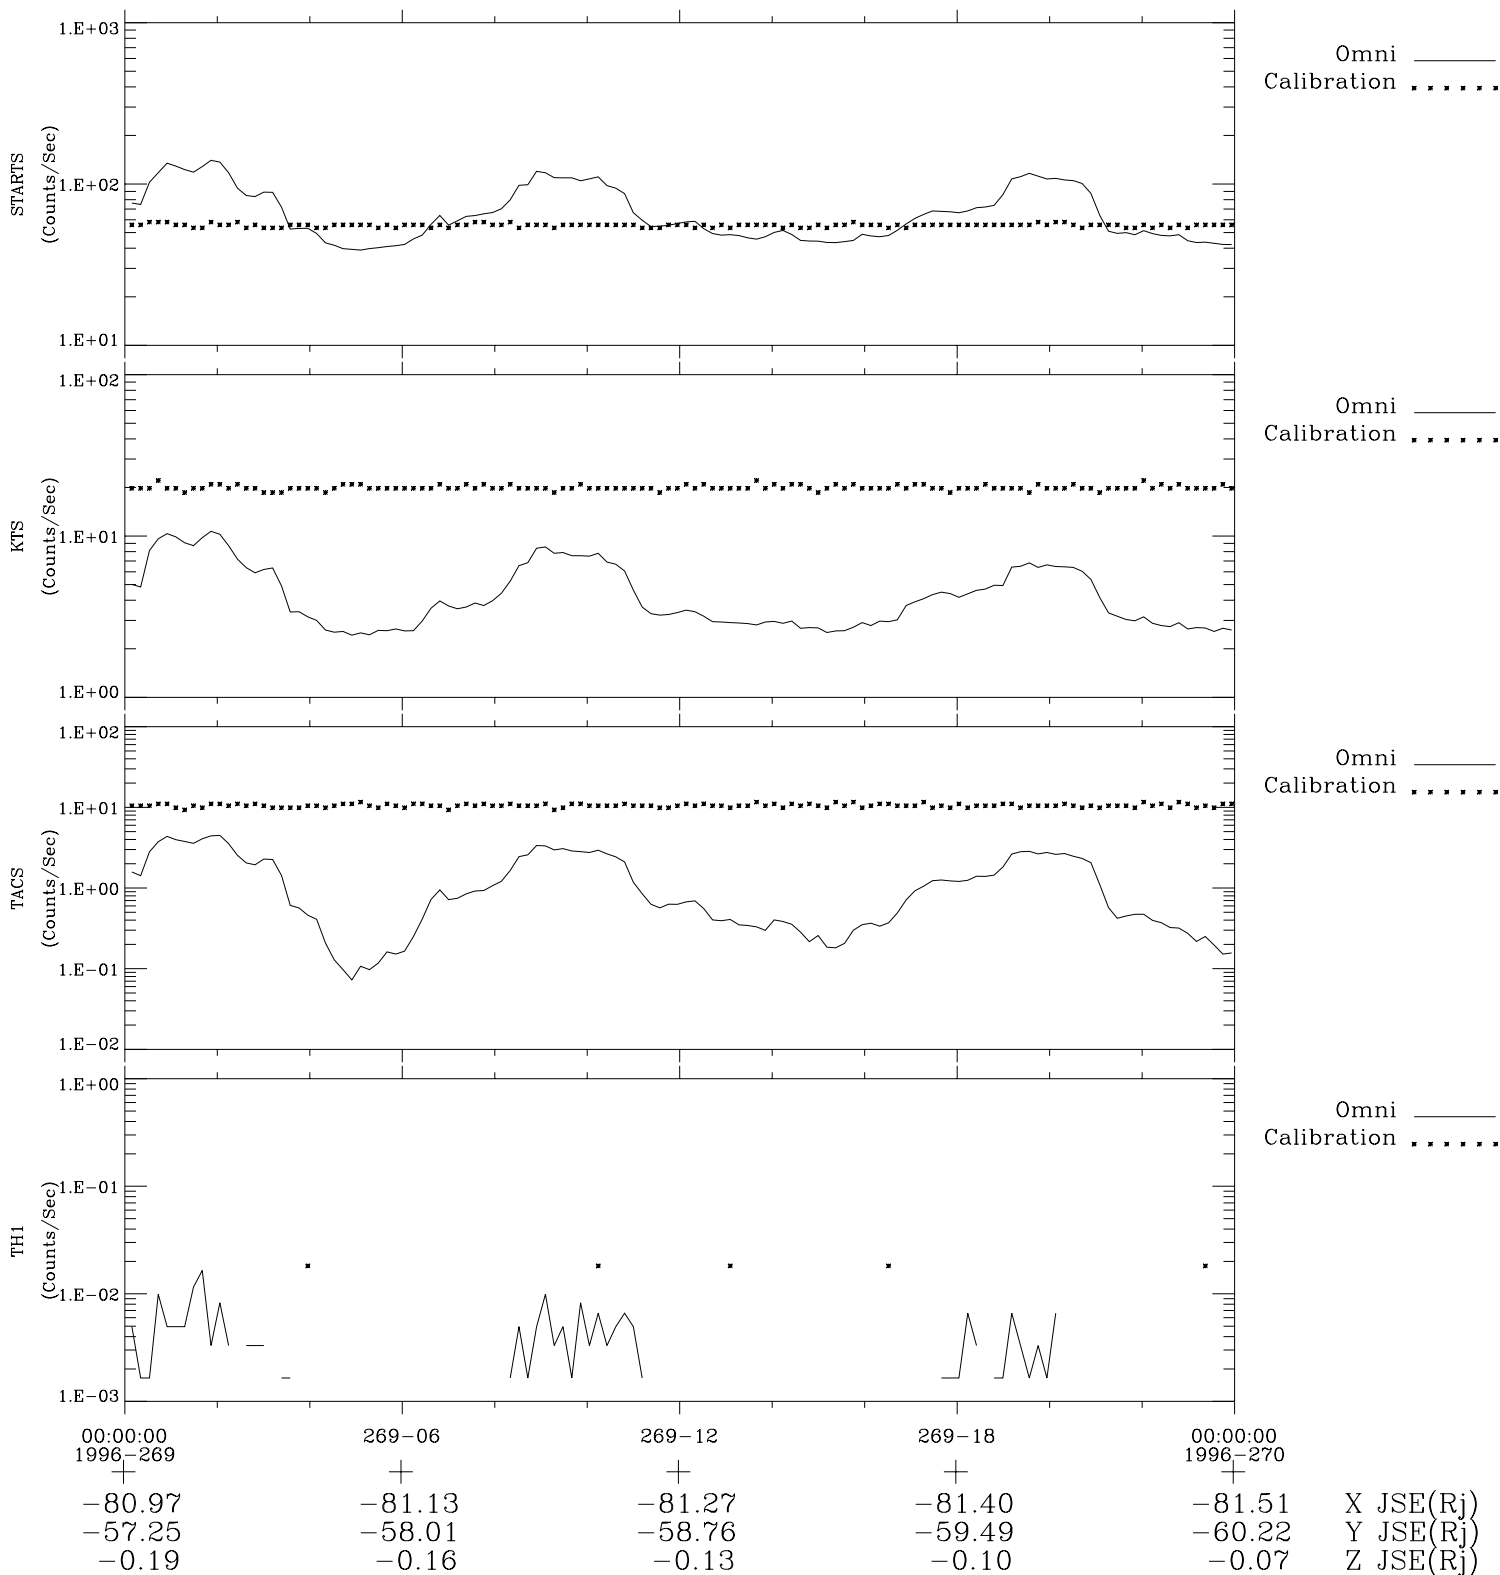

Galileo EPD Real-Time Omni 96269

Software Version: RTLINE_OMNI V 1.20
Data Production: 06-03-00
Plot Production: Fri Sep 14 15:44:48 2001

◇ = Jupiter look direction
□ = Corotation look direction