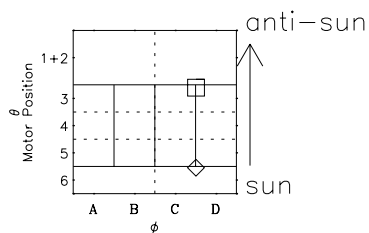

Galileo EPD Real-Time Omni 96269

Software Version: RTLINE_OMNI V 1.20
Data Production: 06-03-00
Plot Production: Fri Sep 14 15:44:48 2001

◇ = Jupiter look direction
□ = Corotation look direction