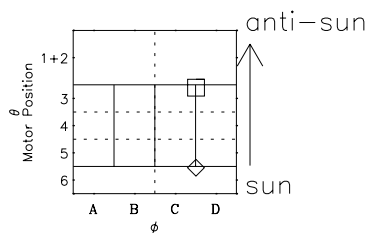

# Galileo EPD Real-Time Omni 96269

Software Version: RTLINE\_OMNI V 1.20  
Data Production: 06-03-00  
Plot Production: Fri Sep 14 15:44:47 2001

◇ = Jupiter look direction  
□ = Corotation look direction