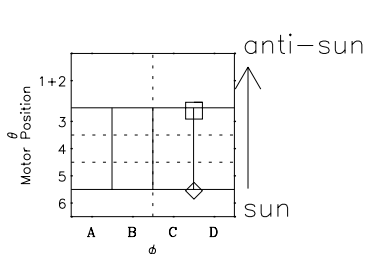

Galileo EPD Real-Time Six-Sector 96269

Software Version: RTLINE_R6 V 1.20
Data Production: 06-03-00
Plot Production: Fri Sep 14 15:44:56 2001

◇ = Jupiter look direction
□ = Corotation look direction