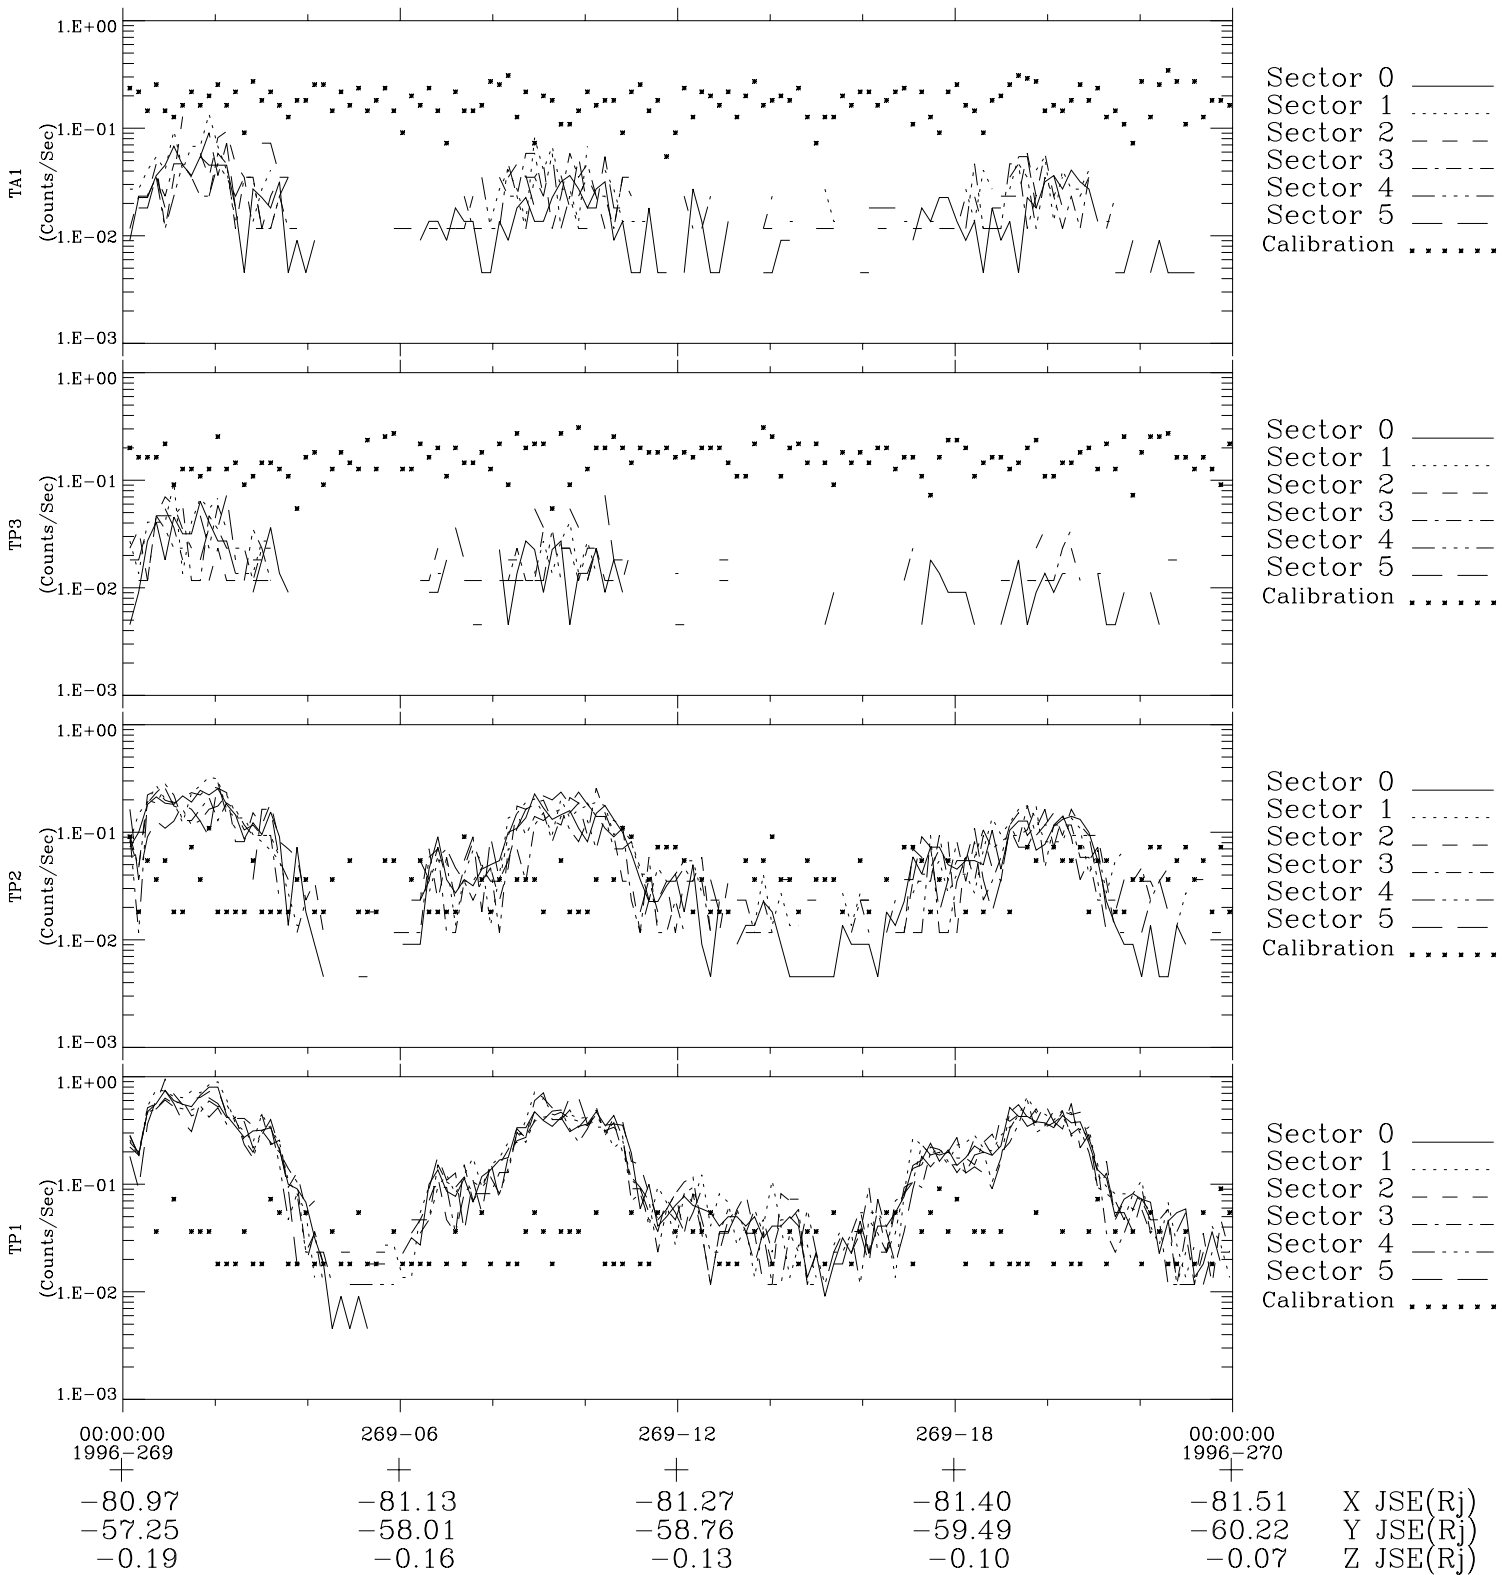

Galileo EPD Real-Time Six-Sector 96269

Software Version: RTLINE_R6 V 1.20
Data Production: 06-03-00
Plot Production: Fri Sep 14 15:44:56 2001

◇ = Jupiter look direction
□ = Corotation look direction