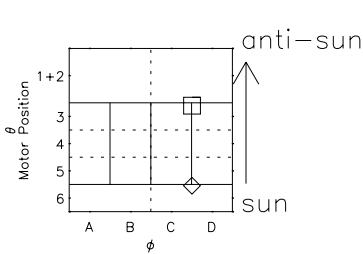

Galileo EPD Real Elevation Anisotropies 96269

Software Version: RTELEV_NORM V 1.20
Data Production: 06-03-00
Plot Production: Fri Sep 14 15:43:40 2001
Color File: wondr3
Geofactor File: 1.1

00:00:00 1996-269	269-06	269-12	269-18	00:00:00 1996-270	
+	+	+	+	+	
-80.97	-81.13	-81.27	-81.40	-81.51	X JSE(R _j)
-57.25	-58.01	-58.76	-59.49	-60.22	Y JSE(R _j)
-0.19	-0.16	-0.13	-0.10	-0.07	Z JSE(R _j)

- ◇ = Jupiter look direction
- = Corotation look direction