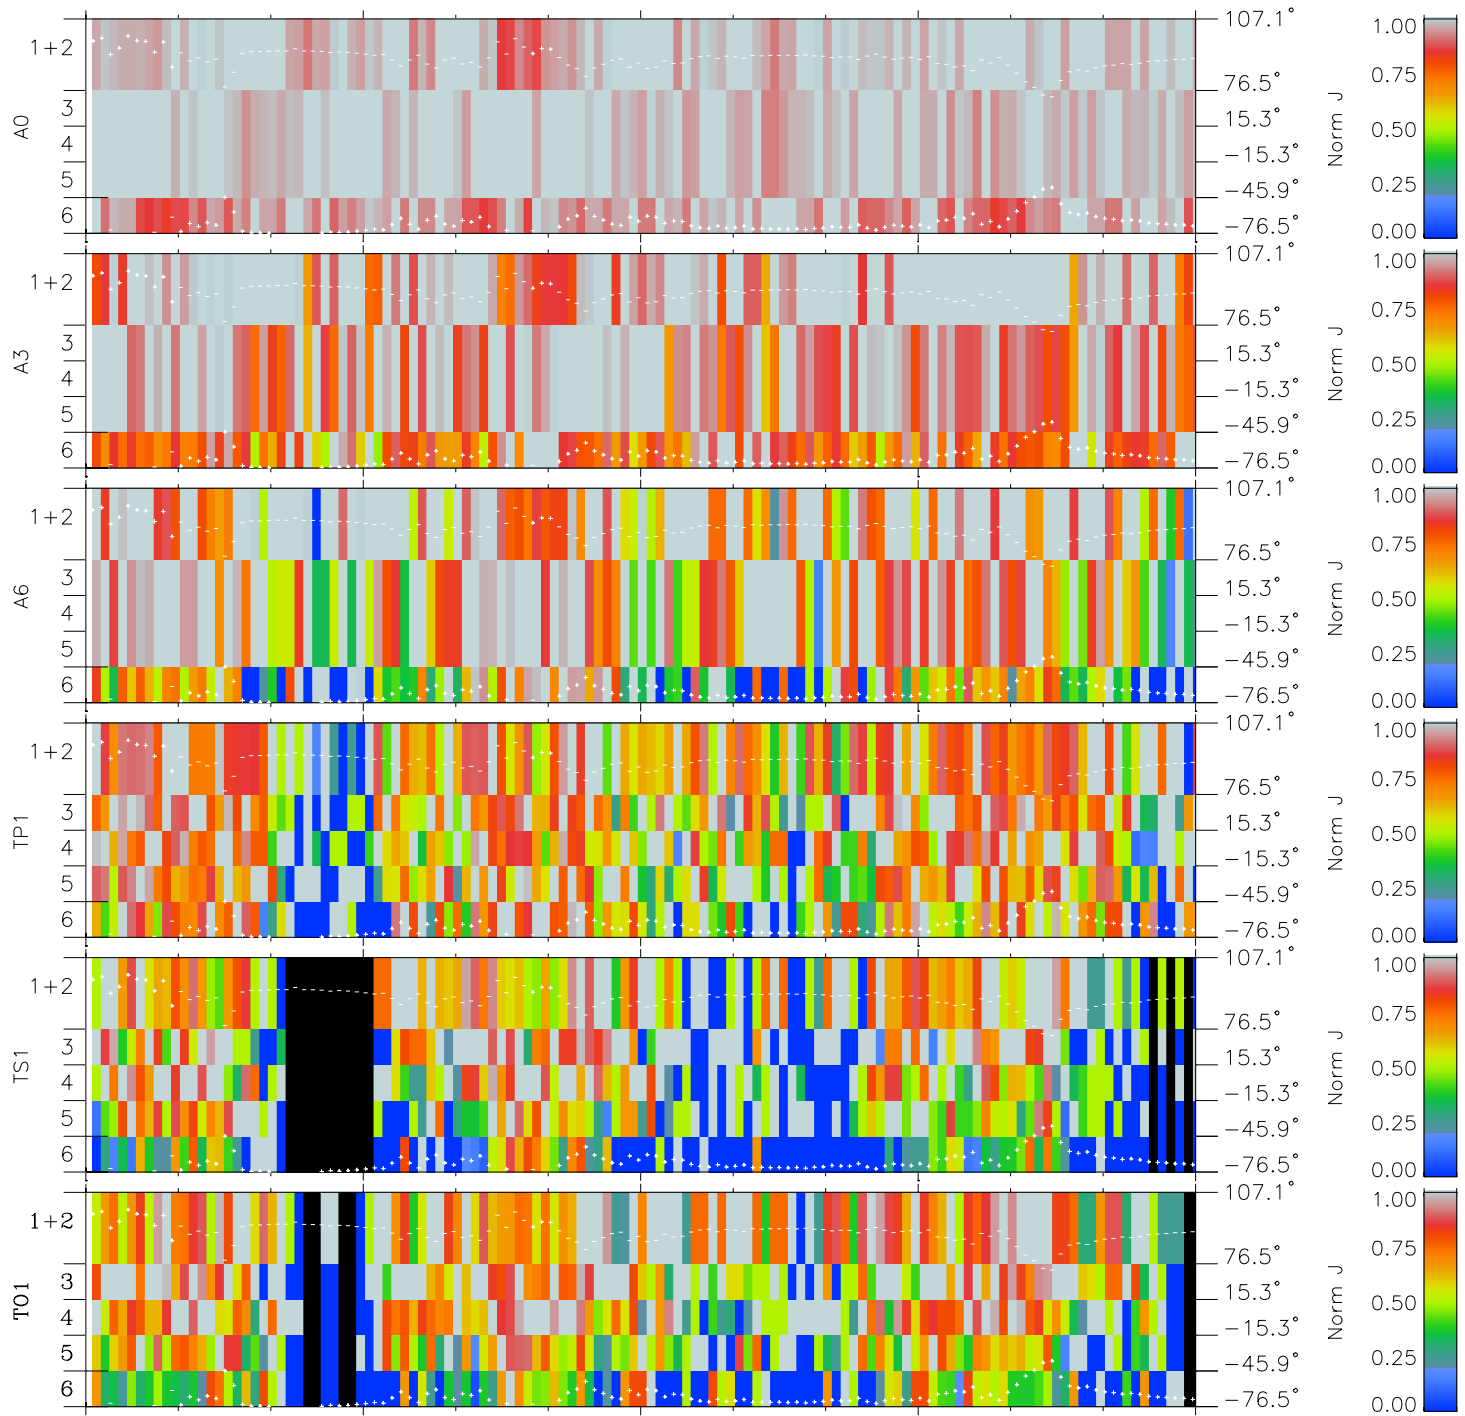

Galileo EPD Real Elevation Anisotropies 96269

Software Version: RTELEV_NORM V 1.20
Data Production: 06-03-00
Plot Production: Fri Sep 14 15:43:40 2001
Color File: wondr3
Geofactor File: 1.1

00:00:00 1996-269	269-06	269-12	269-18	00:00:00 1996-270	
+	+	+	+	+	
-80.97	-81.13	-81.27	-81.40	-81.51	X JSE(R _j)
-57.25	-58.01	-58.76	-59.49	-60.22	Y JSE(R _j)
-0.19	-0.16	-0.13	-0.10	-0.07	Z JSE(R _j)

- ◇ = Jupiter look direction
- = Corotation look direction