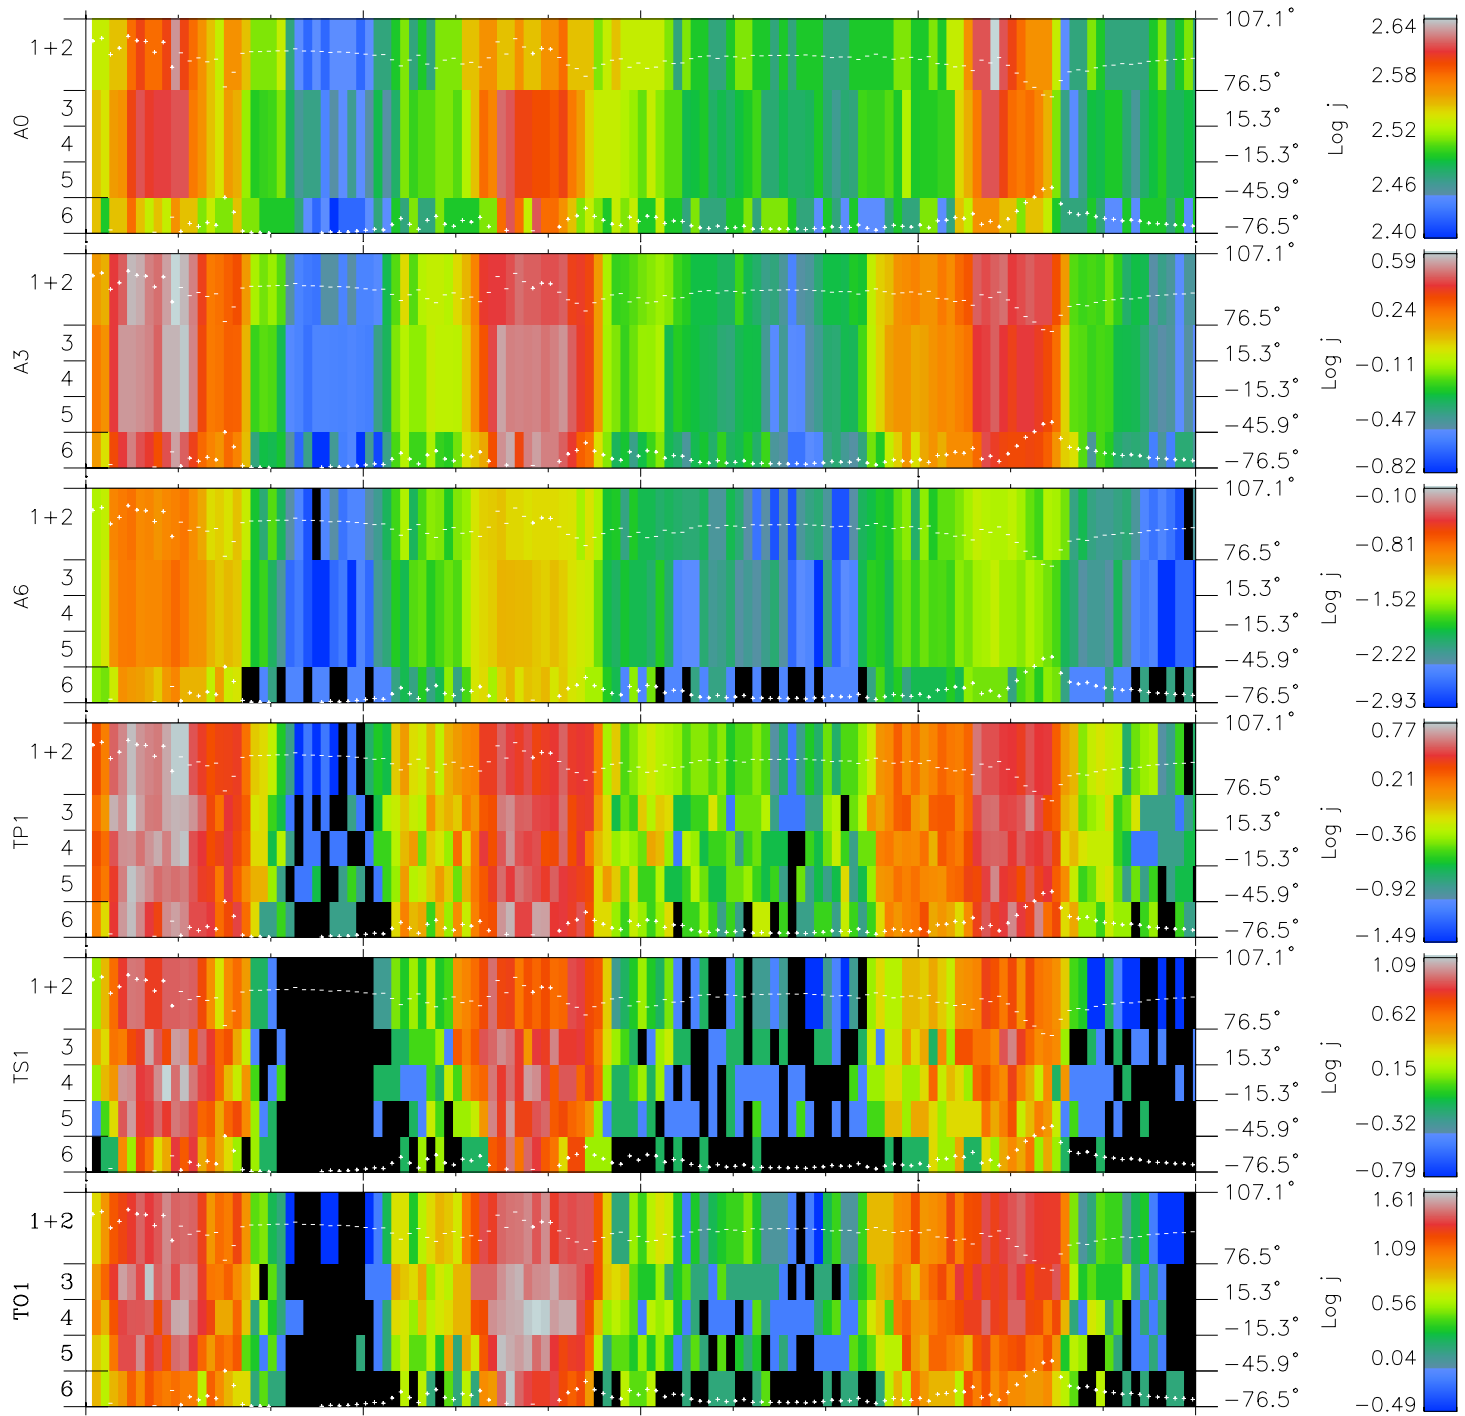

Galileo EPD Real Elevation Anisotropies 96269

Software Version: RTELEV_FLUX V 1.20
Data Production: 06-03-00
Plot Production: Fri Sep 14 15:43:22 2001
Color File: wondr3
Geofactor File: 1.1

00:00:00 1996-269	269-06	269-12	269-18	00:00:00 1996-270	
+	+	+	+	+	X JSE(R _j)
-80.97	-81.13	-81.27	-81.40	-81.51	Y JSE(R _j)
-57.25	-58.01	-58.76	-59.49	-60.22	Z JSE(R _j)
-0.19	-0.16	-0.13	-0.10	-0.07	

- ◇ = Jupiter look direction
- = Corotation look direction