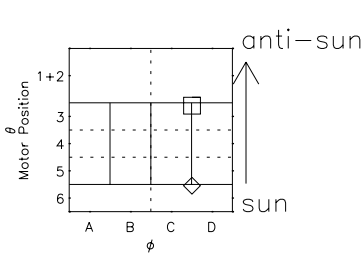

Galileo EPD Real Elevation Anisotropies 96269

Software Version: RTELEV_FLUX V 1.20
Data Production: 06-03-00
Plot Production: Fri Sep 14 15:43:22 2001
Color File: wondr3
Geofactor File: 1.1

00:00:00 1996-269	269-06	269-12	269-18	00:00:00 1996-270	
+	+	+	+	+	X JSE(R _j)
-80.97	-81.13	-81.27	-81.40	-81.51	Y JSE(R _j)
-57.25	-58.01	-58.76	-59.49	-60.22	Z JSE(R _j)
-0.19	-0.16	-0.13	-0.10	-0.07	

- ◇ = Jupiter look direction
- = Corotation look direction