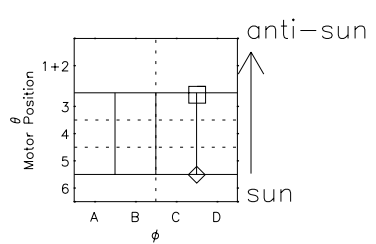

Galileo EPD Real Time All-Sky Anisotropies 96267

Software Version: RTSKY_NORM V 1.20
Data Production: 06-03-00
Plot Production: Fri Sep 14 15:13:28 2001
Color File: wondr3
Geofactor File: 1.1

00:00:00 1996-267	267-06	267-12	267-18	00:00:00 1996-268	
+	+	+	+	+	X JSE(R _j)
-79.26	-79.53	-79.77	-80.01	-80.23	Y JSE(R _j)
-50.86	-51.69	-52.51	-53.33	-54.13	Z JSE(R _j)
-0.41	-0.38	-0.36	-0.33	-0.30	

- ◇ = Jupiter look direction
- = Corotation look direction