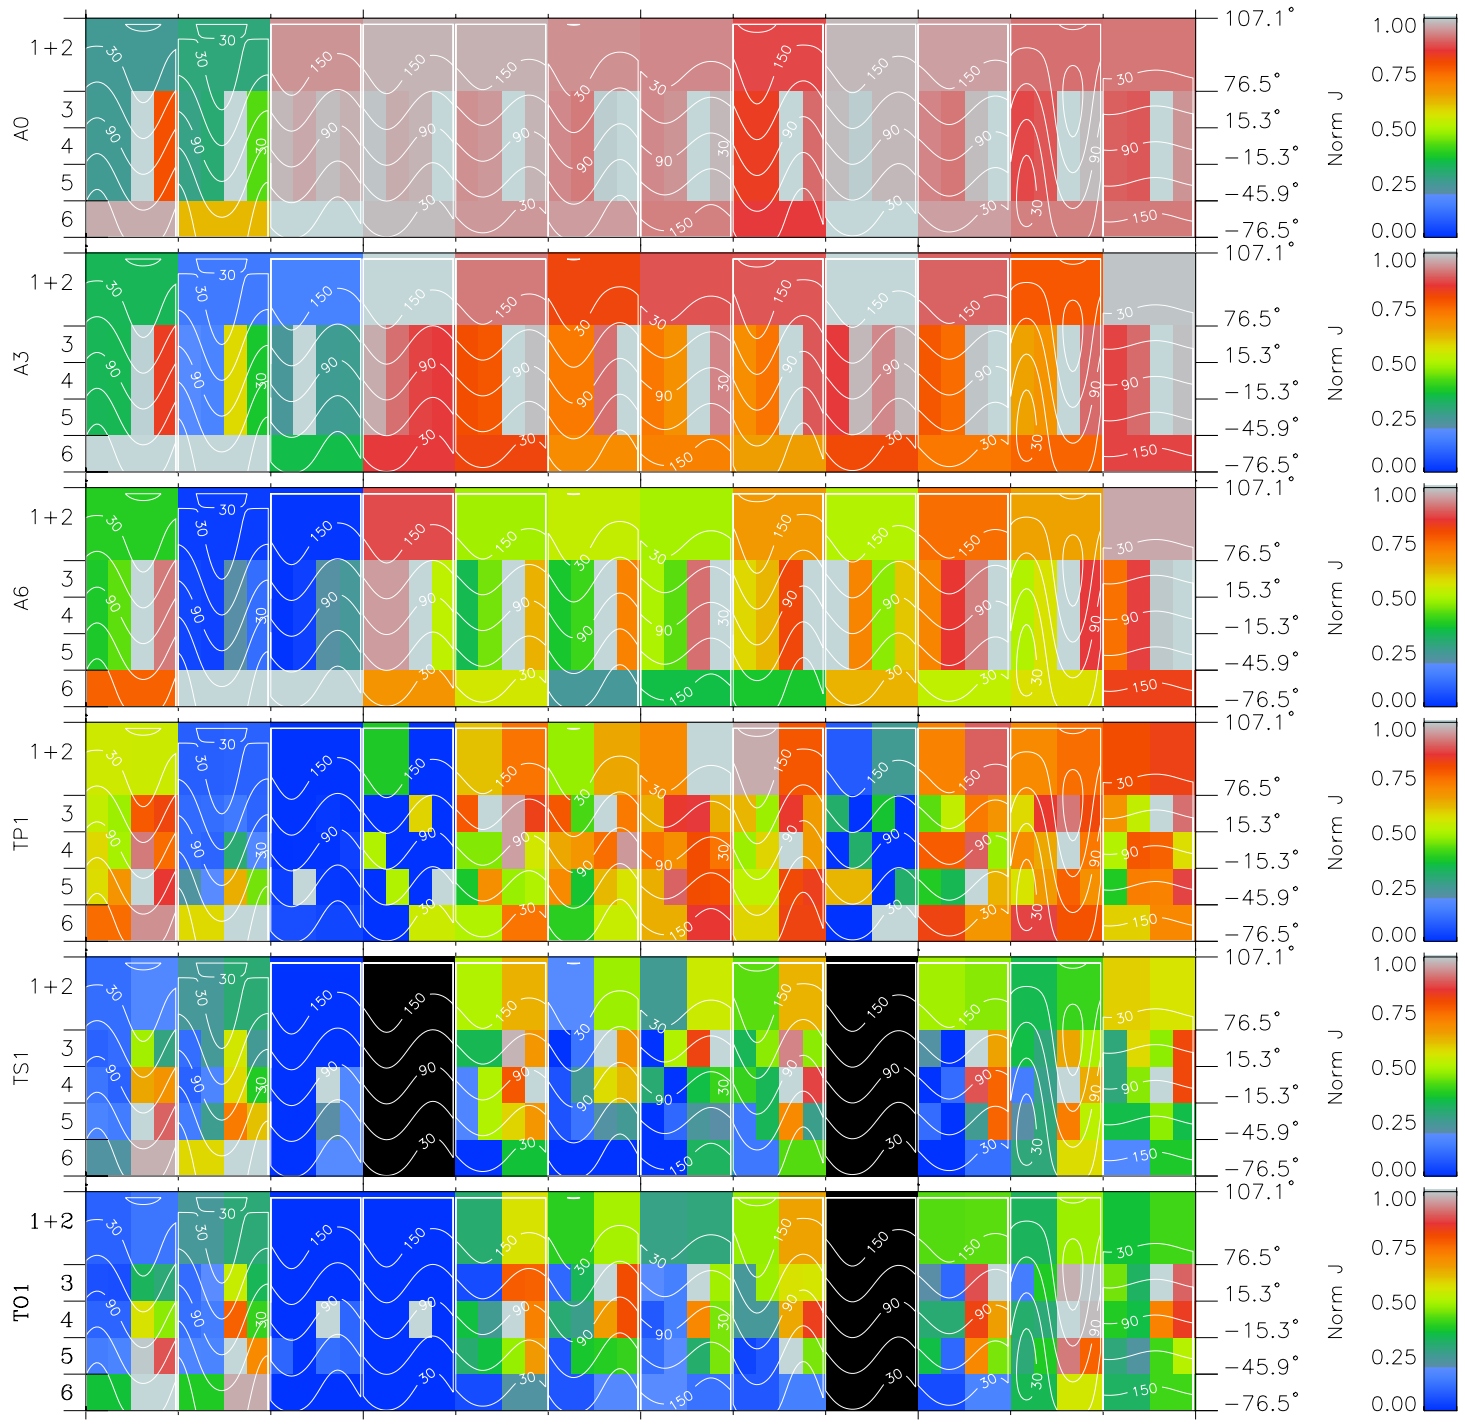

Galileo EPD Real Time All-Sky Anisotropies 96267

Software Version: RTSKY_NORM V 1.20
Data Production: 06-03-00
Plot Production: Fri Sep 14 15:13:28 2001
Color File: wondr3
Geofactor File: 1.1

00:00:00 1996-267	267-06	267-12	267-18	00:00:00 1996-268	
+	+	+	+	+	X JSE(R _j)
-79.26	-79.53	-79.77	-80.01	-80.23	Y JSE(R _j)
-50.86	-51.69	-52.51	-53.33	-54.13	Z JSE(R _j)
-0.41	-0.38	-0.36	-0.33	-0.30	

- ◇ = Jupiter look direction
- = Corotation look direction