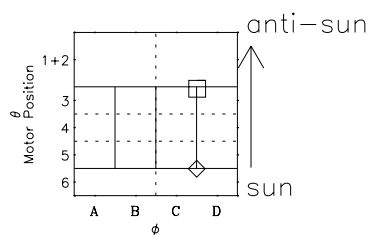

# Galileo EPD Real-Time Omni 96267

Software Version: RTLINE\_OMNI V 1.20  
Data Production: 06-03-00  
Plot Production: Fri Sep 14 15:15:29 2001

◇ = Jupiter look direction  
□ = Corotation look direction