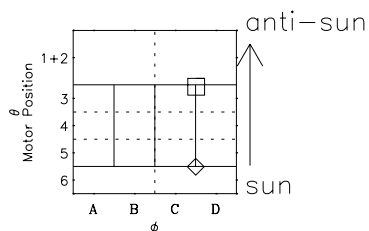

Galileo EPD Real-Time Omni 96267

Software Version: RTLINE_OMNI V 1.20
Data Production: 06-03-00
Plot Production: Fri Sep 14 15:15:28 2001

◇ = Jupiter look direction
□ = Corotation look direction