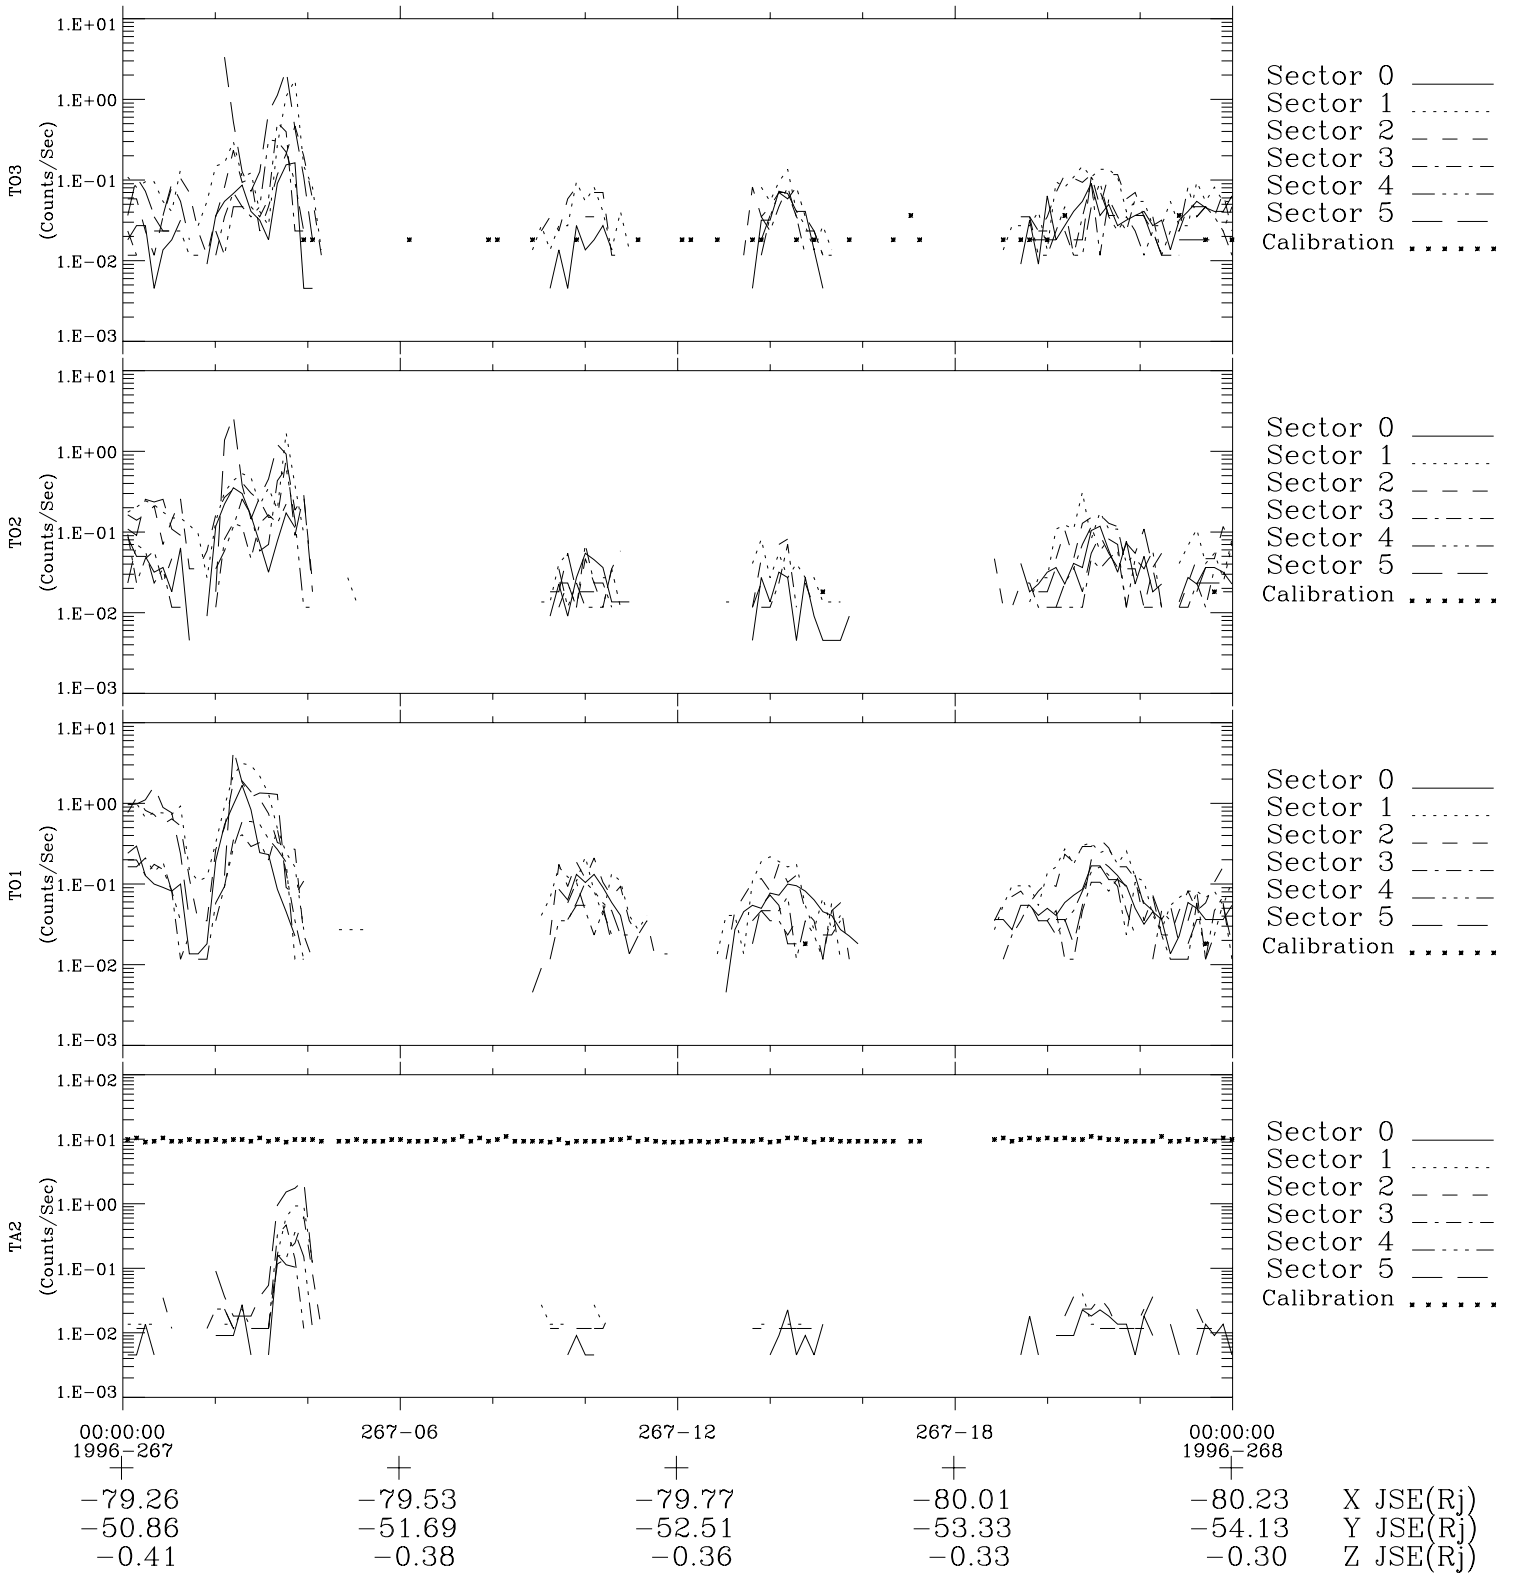

Galileo EPD Real-Time Six-Sector 96267

Software Version: RTLINE_R6 V 1.20
Data Production: 06-03-00
Plot Production: Fri Sep 14 15:15:39 2001

◇ = Jupiter look direction
□ = Corotation look direction