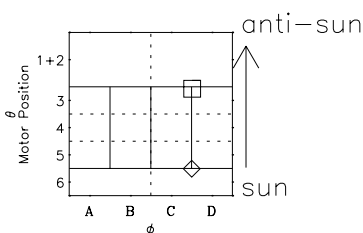

Galileo EPD Real-Time Six-Sector 96267

Software Version: RTLINE_R6 V 1.20
Data Production: 06-03-00
Plot Production: Fri Sep 14 15:15:39 2001

◇ = Jupiter look direction
□ = Corotation look direction