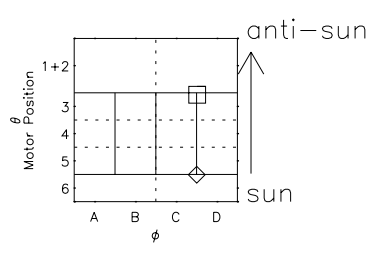

Galileo EPD Real Time Azimuth Anisotropies 96267

Software Version: RTAZIM_MEAN V 1.20
 Data Production: 06-03-00
 Plot Production: Fri Sep 14 15:14:39 2001
 Color File: wondr3
 Geofactor File: 1.1

◇ = Jupiter look direction
 □ = Corotation look direction