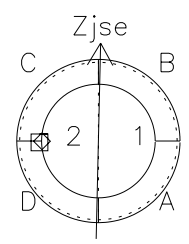

Galileo EPD Real Time Azimuth Anisotropies 96267

Software Version: RTAZIM_MEAN V 1.20
 Data Production: 06-03-00
 Plot Production: Fri Sep 14 15:14:39 2001
 Color File: wondr3
 Geofactor File: 1.1

◇ = Jupiter look direction
 □ = Corotation look direction