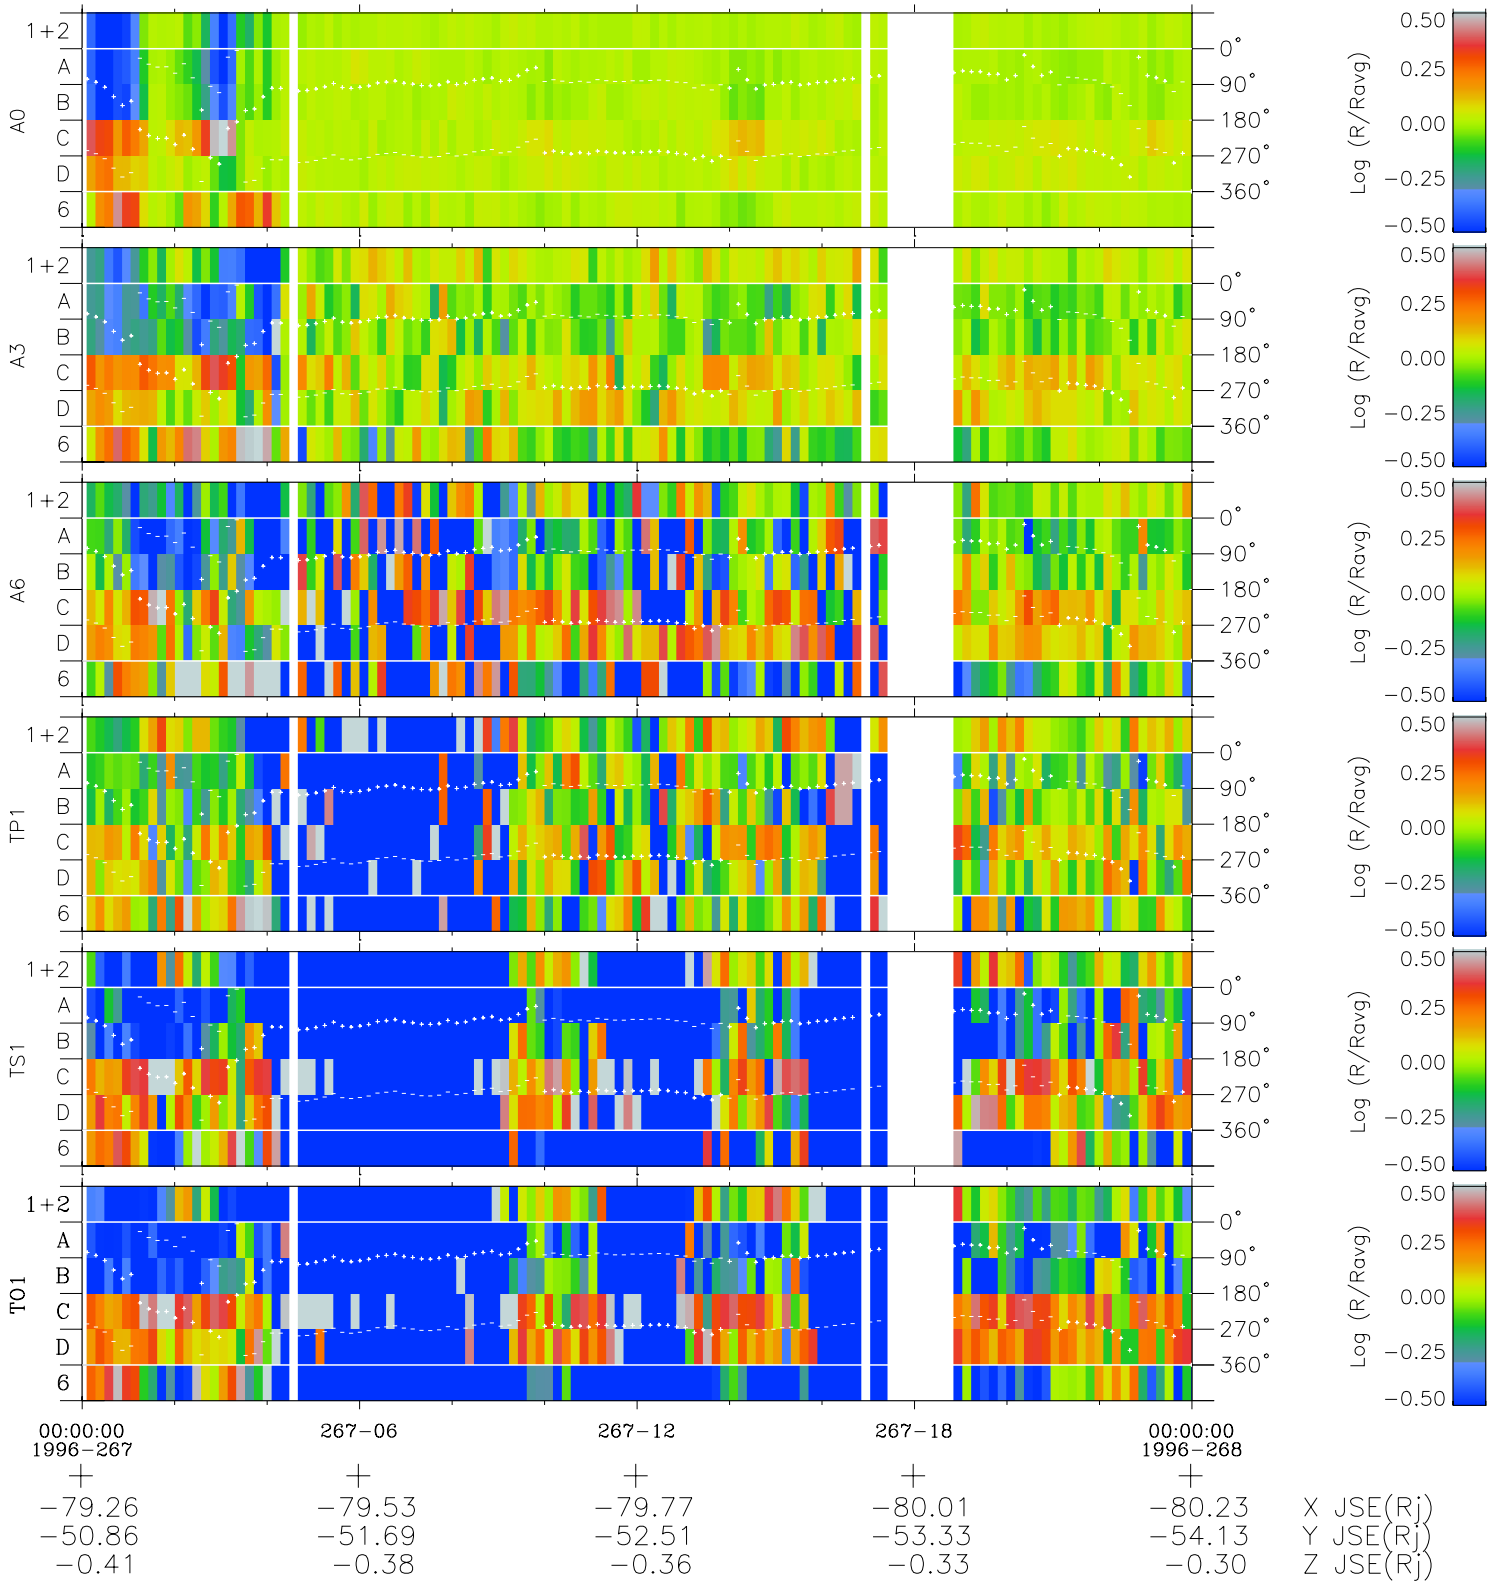

Galileo EPD Real Time Azimuth Anisotropies 96267

Software Version: RTAZIM_MEAN V 1.20
 Data Production: 06-03-00
 Plot Production: Fri Sep 14 15:14:39 2001
 Color File: wondr3
 Geofactor File: 1.1

◇ = Jupiter look direction
 □ = Corotation look direction