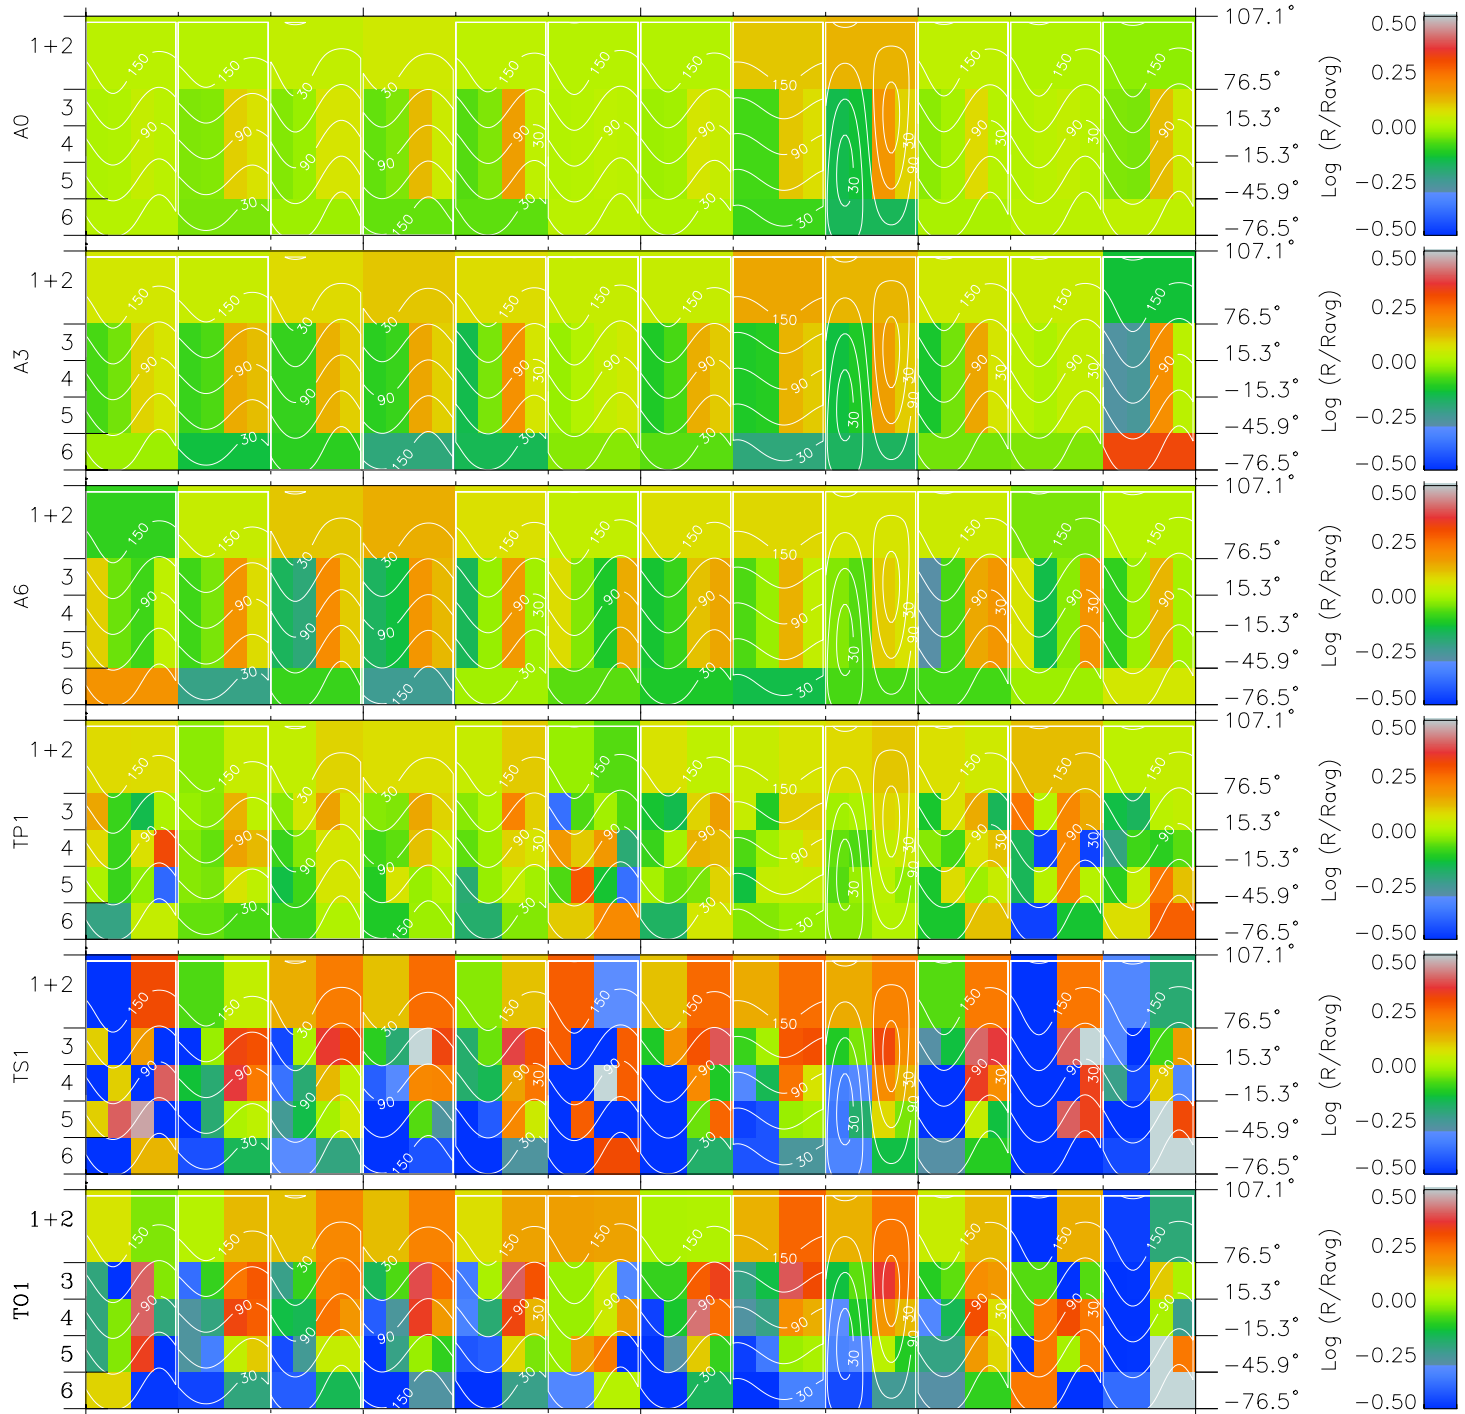

Galileo EPD Real Time All-Sky Anisotropies 96266

Software Version: RTSKY_MEAN V 1.20
 Data Production: 06-03-00
 Plot Production: Fri Sep 14 14:57:06 2001
 Color File: wondr3
 Geofactor File: 1.1

00:00:00 1996-266	266-06	266-12	266-18	00:00:00 1996-267	X JSE(R _j)	Y JSE(R _j)	Z JSE(R _j)
+ -78.06 -47.42 -0.52	+ -78.38 -48.29 -0.49	+ -78.69 -49.16 -0.47	+ -78.98 -50.01 -0.44	+ -79.26 -50.86 -0.41			

- ◇ = Jupiter look direction
- = Corotation look direction