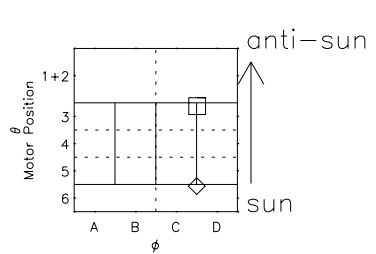

Galileo EPD Real Time All-Sky Anisotropies 96266

Software Version: RTSKY_MEAN V 1.20
 Data Production: 06-03-00
 Plot Production: Fri Sep 14 14:57:06 2001
 Color File: wondr3
 Geofactor File: 1.1

00:00:00 1996-266	266-06	266-12	266-18	00:00:00 1996-267	X JSE(R _j)	Y JSE(R _j)	Z JSE(R _j)
+ -78.06 -47.42 -0.52	+ -78.38 -48.29 -0.49	+ -78.69 -49.16 -0.47	+ -78.98 -50.01 -0.44	+ -79.26 -50.86 -0.41			

- ◇ = Jupiter look direction
- = Corotation look direction