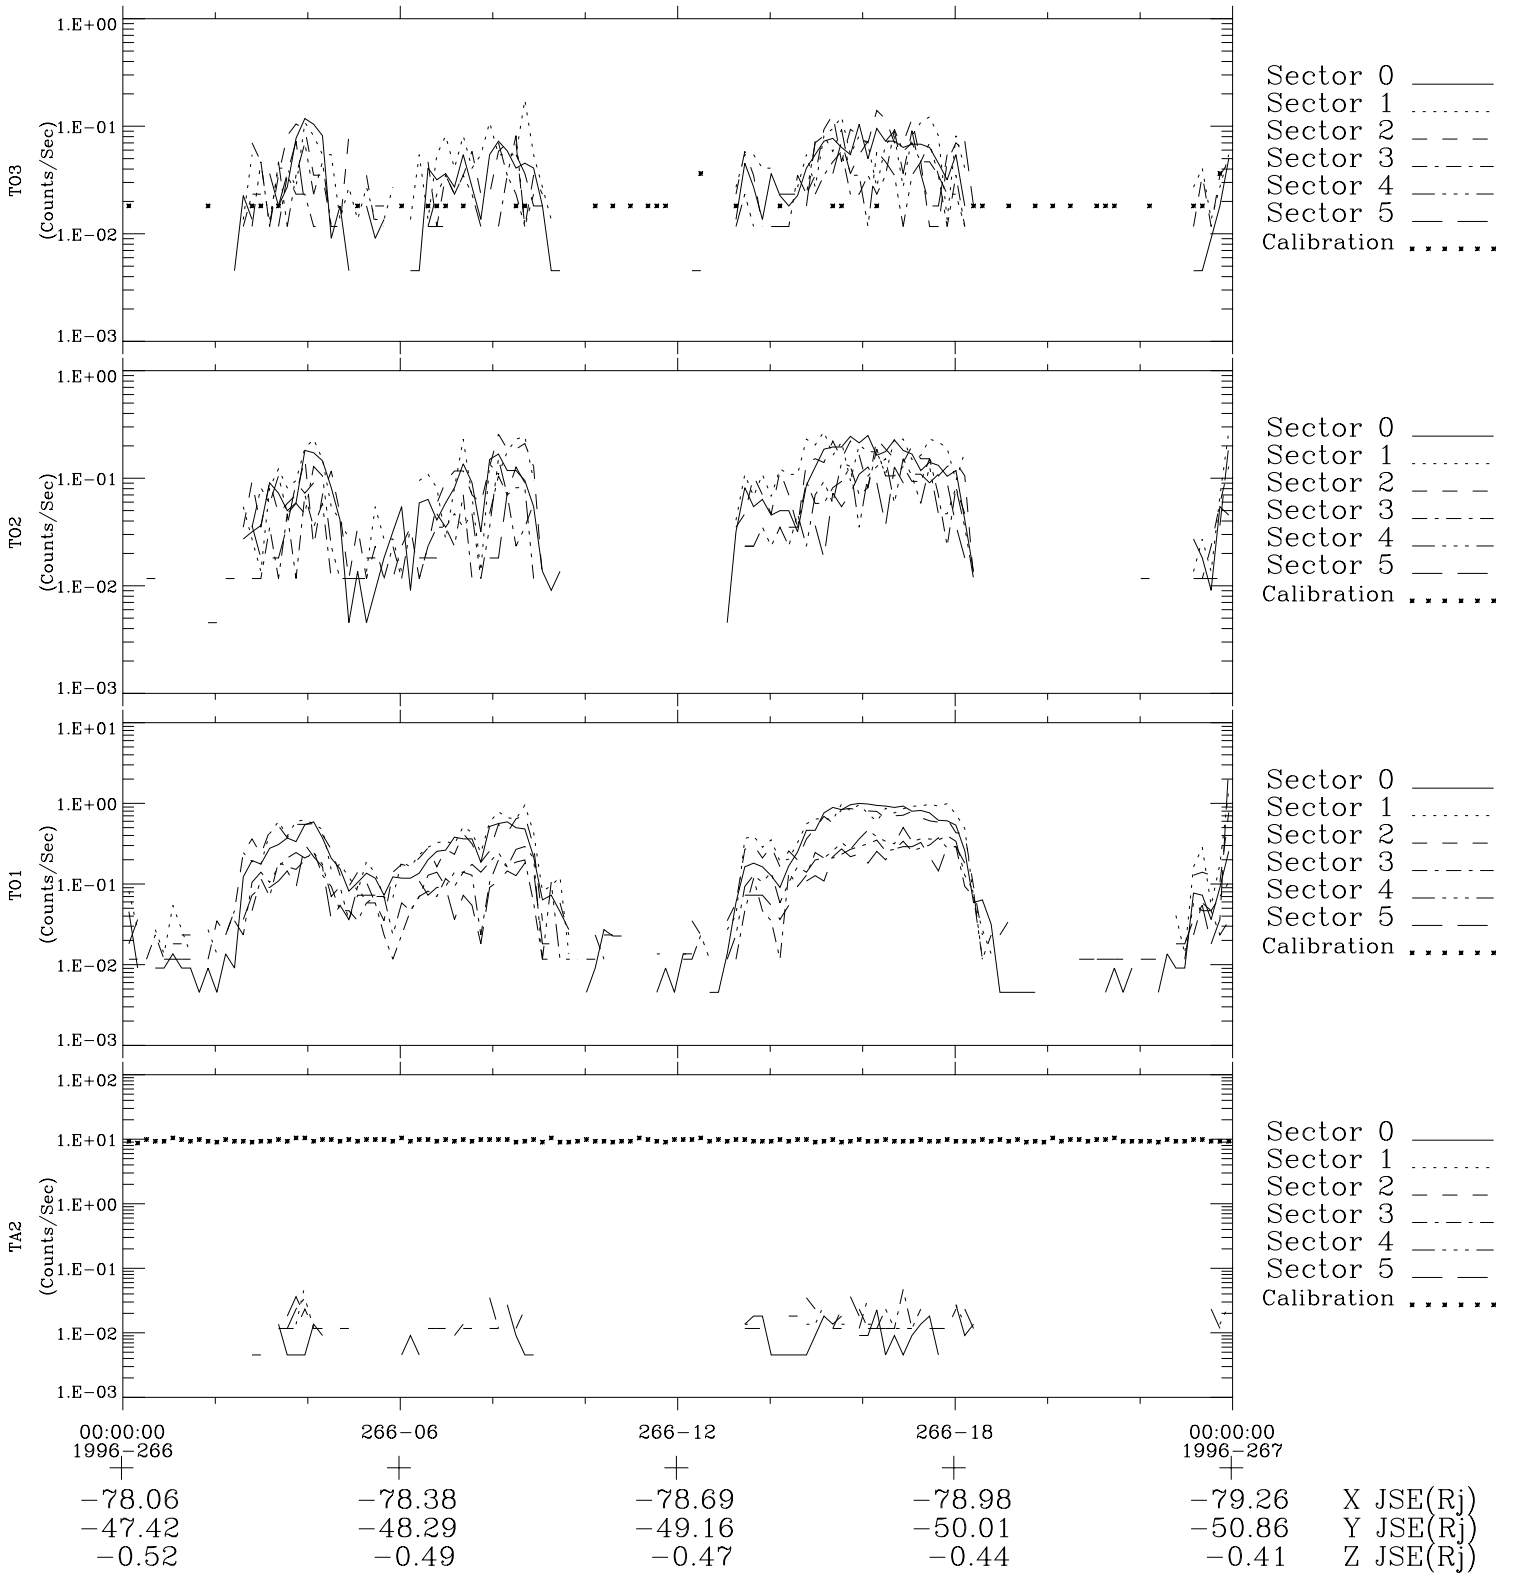

Galileo EPD Real-Time Six-Sector 96266

Software Version: RTLINE_R6 V 1.20
Data Production: 06-03-00
Plot Production: Fri Sep 14 15:00:56 2001

◇ = Jupiter look direction
□ = Corotation look direction