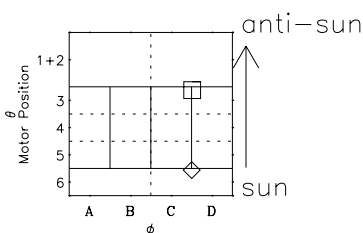

Galileo EPD Real-Time Six-Sector 96266

Software Version: RTLINE_R6 V 1.20
Data Production: 06-03-00
Plot Production: Fri Sep 14 15:00:56 2001

◇ = Jupiter look direction
□ = Corotation look direction