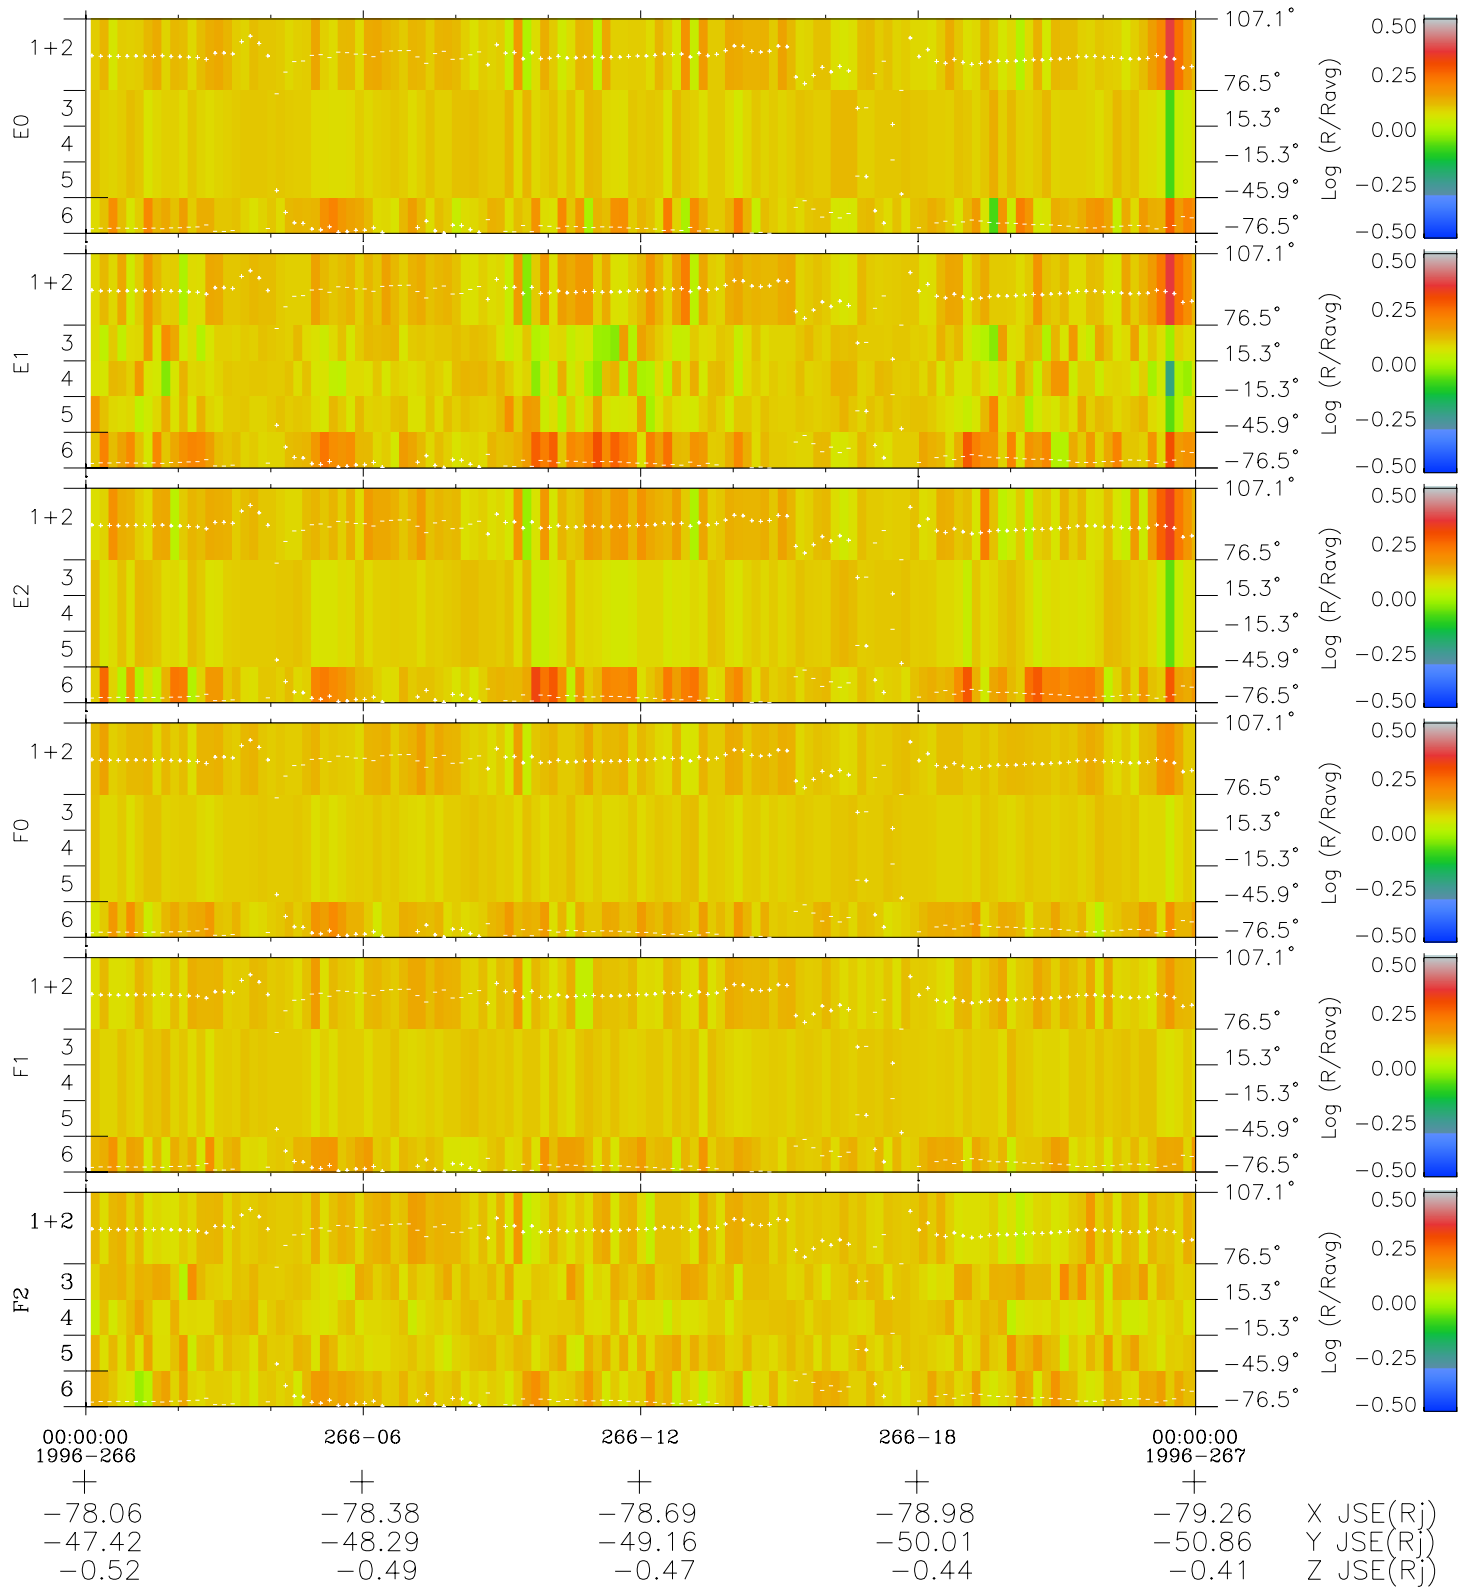

Galileo EPD Real Elevation Anisotropies 96266

Software Version: RTELEV_MEAN V 1.20
 Data Production: 06-03-00
 Plot Production: Fri Sep 14 14:58:42 2001
 Color File: wondr3
 Geofactor File: 1.1

- ◇ = Jupiter look direction
- = Corotation look direction