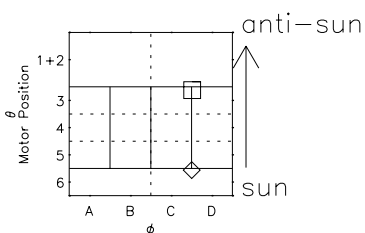

Galileo EPD Real Elevation Anisotropies 96266

Software Version: RTELEV_MEAN V 1.20
 Data Production: 06-03-00
 Plot Production: Fri Sep 14 14:58:42 2001
 Color File: wondr3
 Geofactor File: 1.1

- ◇ = Jupiter look direction
- = Corotation look direction