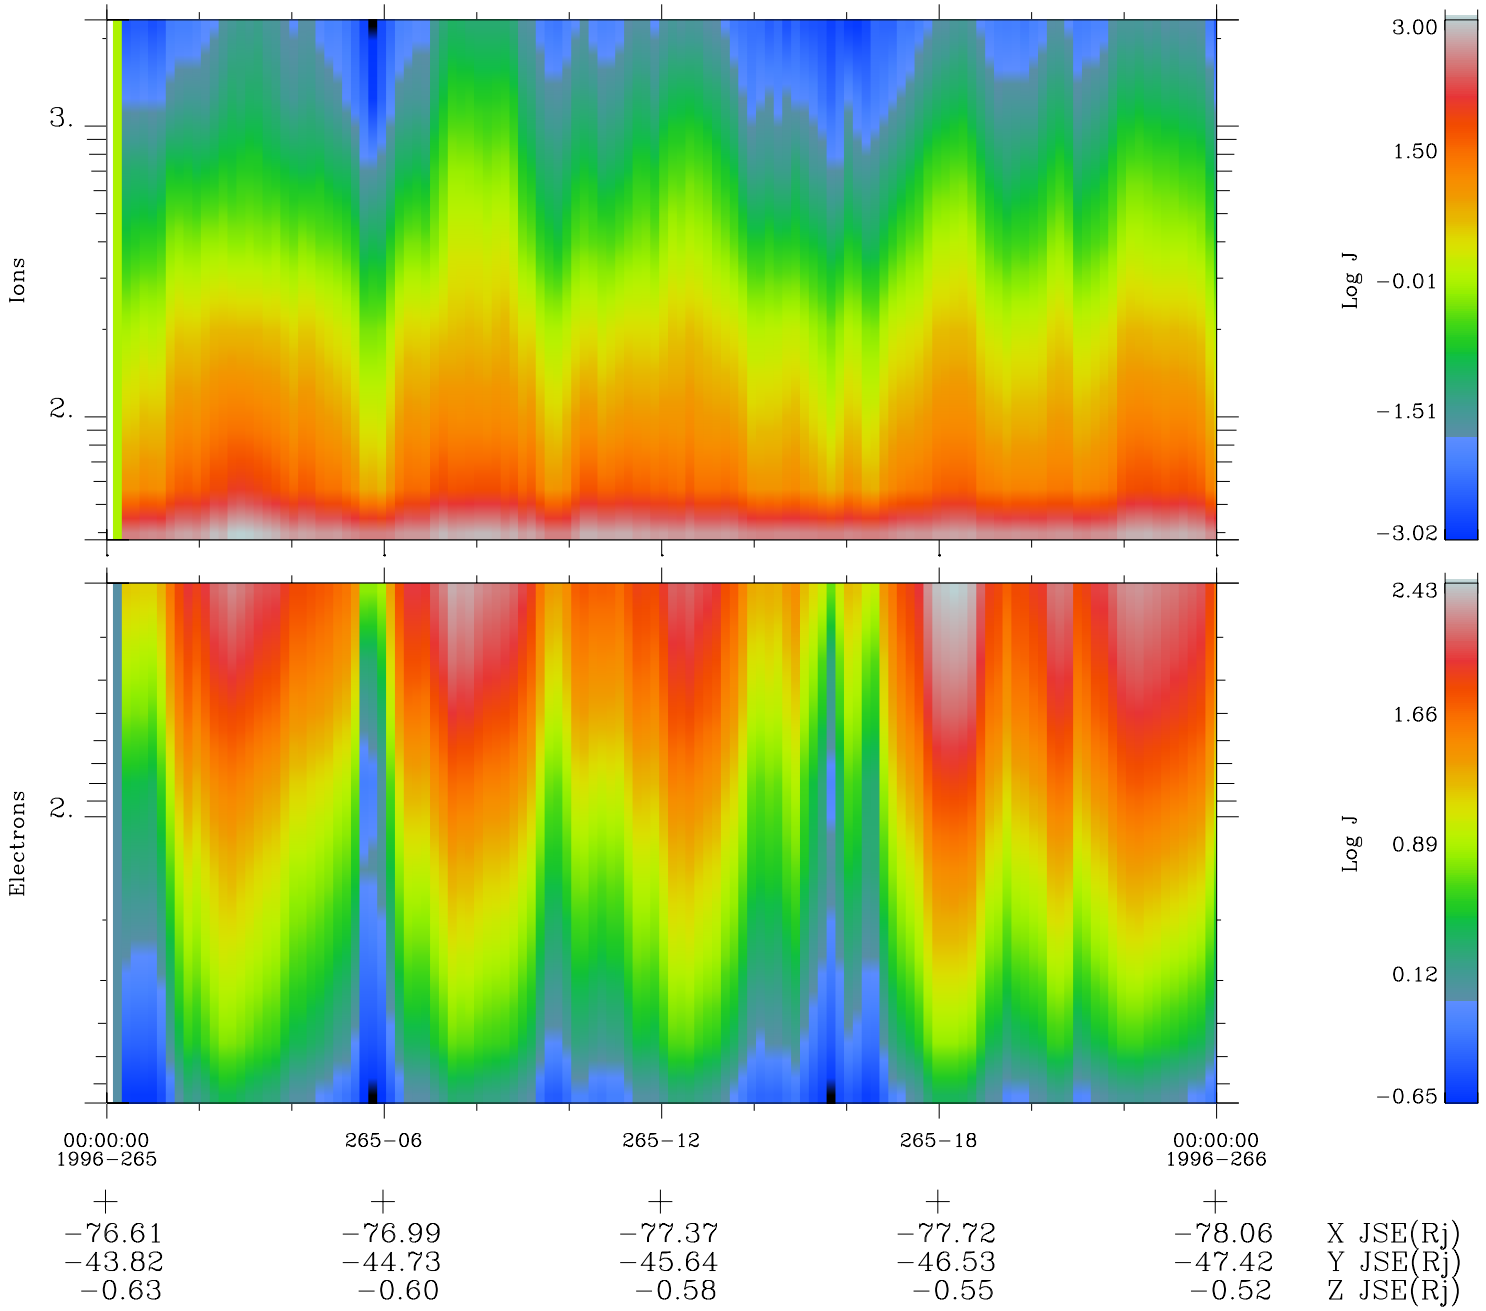

Galileo EPD Real Time Omni Spectrum 96265

Software Version: RTSPEC_OMNI V 1.20
 Data Production: 06-03-00
 Plot Production: Fri Sep 14 14:43:18 2001
 Color File: wondr3
 Geofactor File: 1.1

◇ = Jupiter look direction
 □ = Corotation look direction