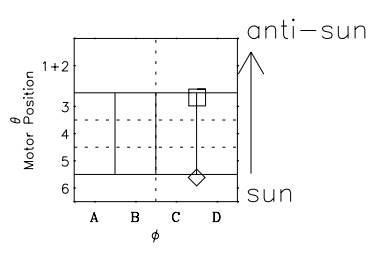

Galileo EPD Real Time Omni Spectrum 96265

Software Version: RTSPEC_OMNI V 1.20
 Data Production: 06-03-00
 Plot Production: Fri Sep 14 14:43:18 2001
 Color File: wondr3
 Geofactor File: 1.1

◇ = Jupiter look direction
 □ = Corotation look direction