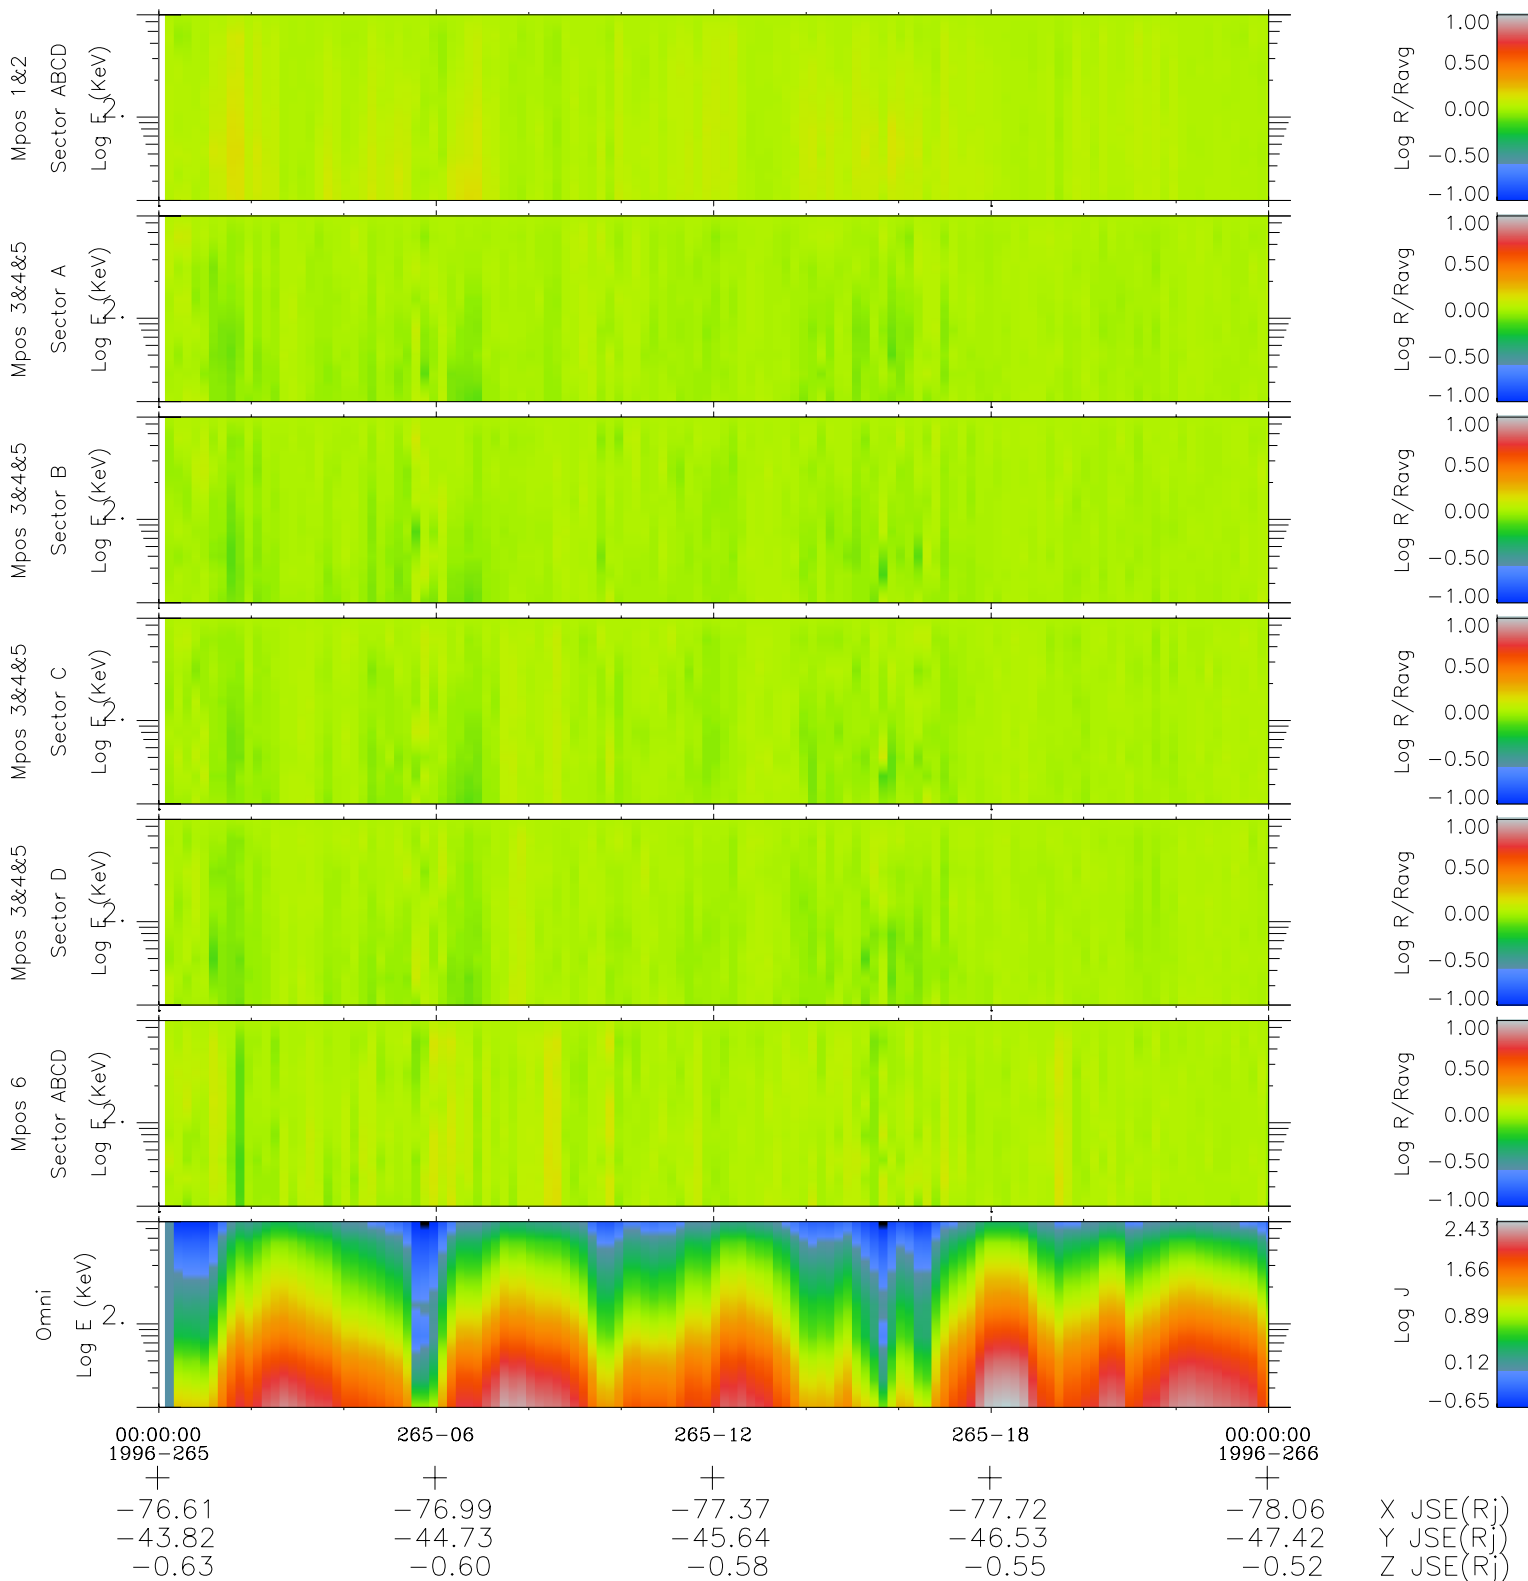

Galileo EPD Real Time R6 Electrons Spectra 96265

Software Version: RTSPEC_R6 V 1.20
 Data Production: 06-03-00
 Plot Production: Fri Sep 14 14:43:08 2001
 Color File: wondr3
 Geofactor File: 1.1

- ◇ = Jupiter look direction
- = Corotation look direction