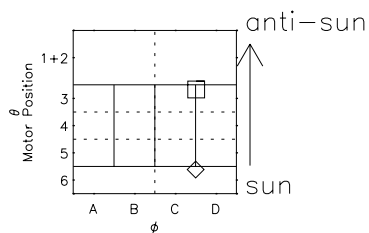

Galileo EPD Real Time R6 Electrons Spectra 96265

Software Version: RTSPEC_R6 V 1.20
 Data Production: 06-03-00
 Plot Production: Fri Sep 14 14:43:08 2001
 Color File: wondr3
 Geofactor File: 1.1

- ◇ = Jupiter look direction
- = Corotation look direction