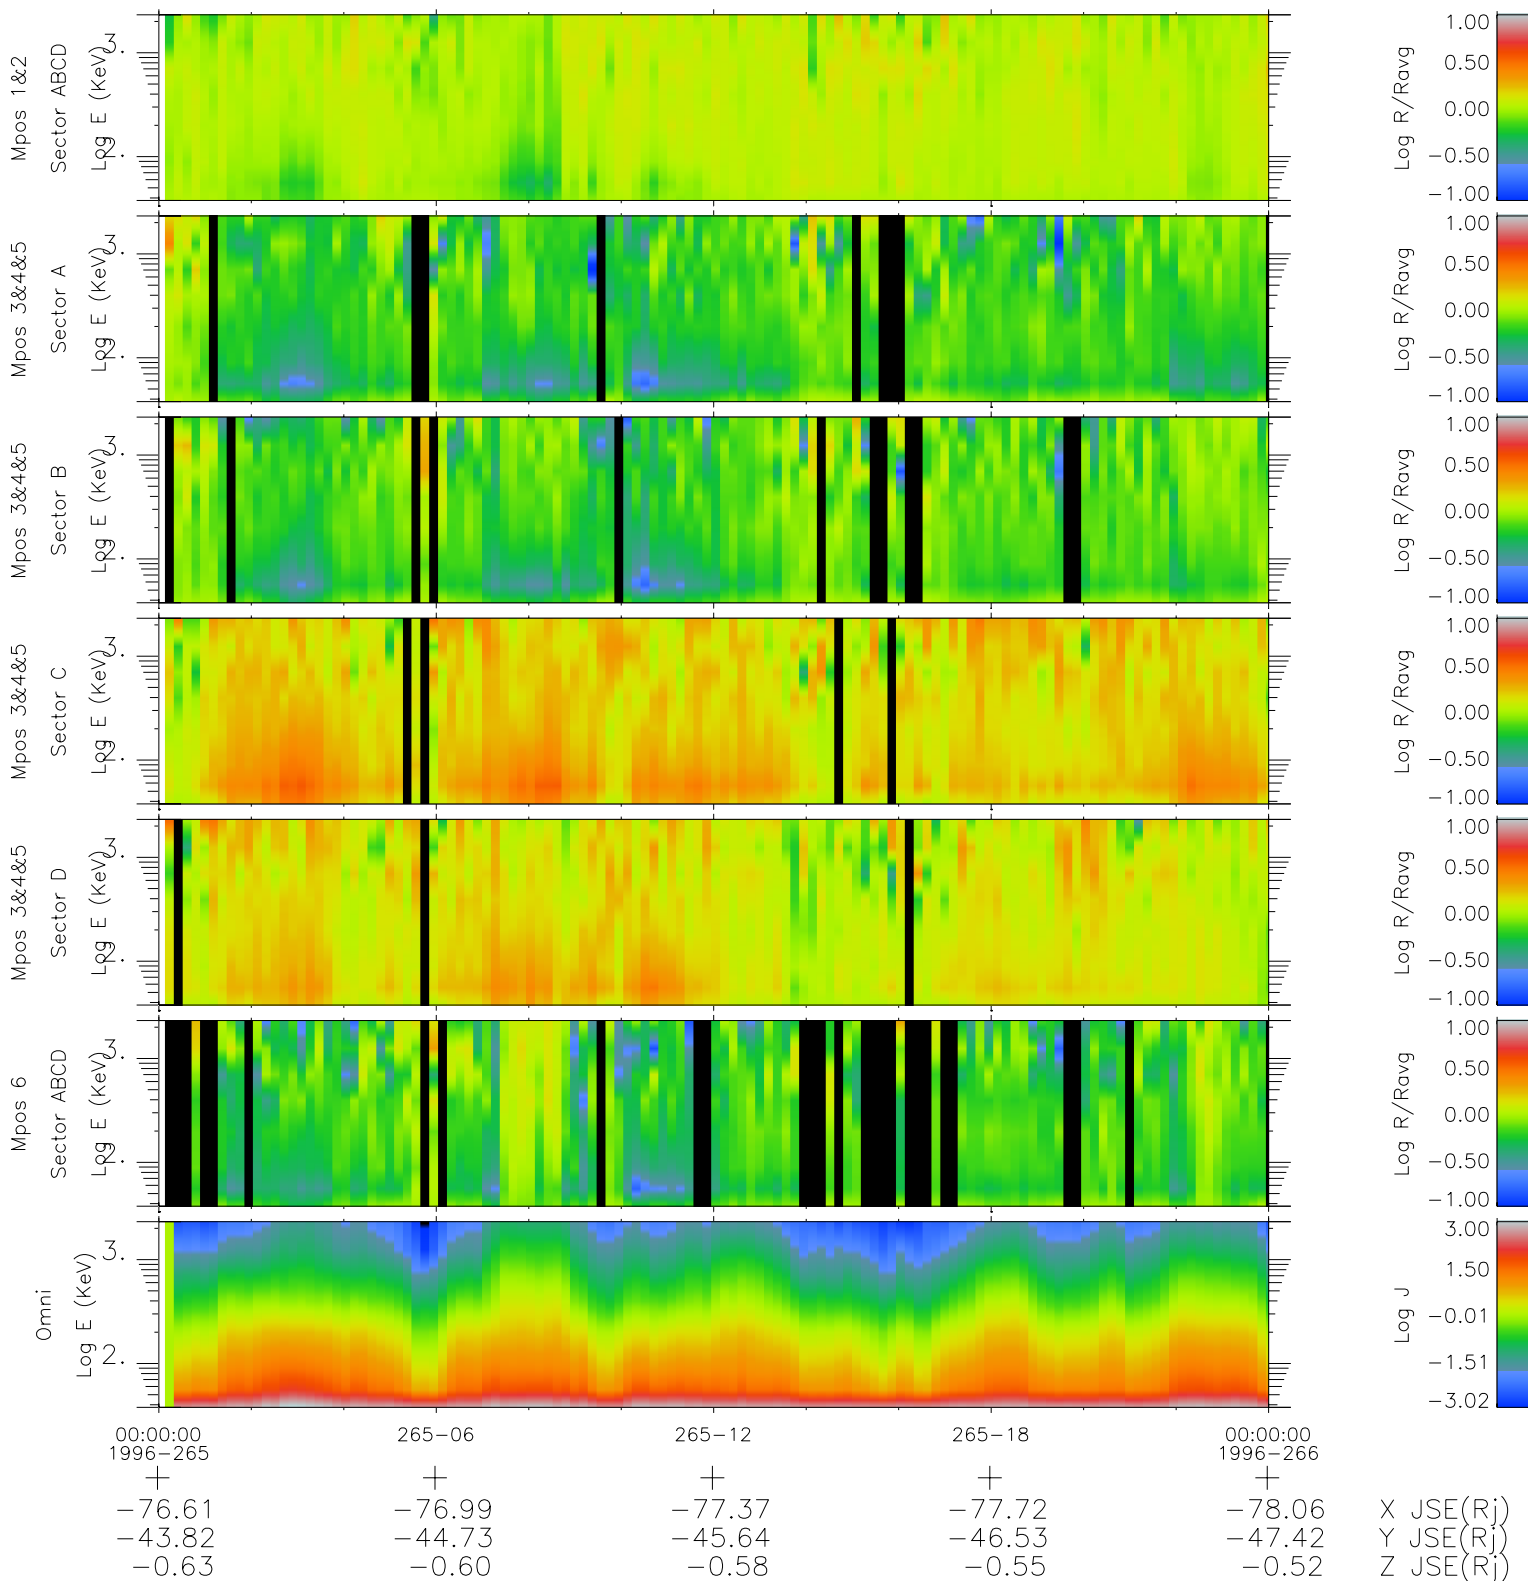

# Galileo EPD Real Time R6 Ions Spectra 96265

Software Version: RTSPEC\_R6 V 1.20  
 Data Production: 06-03-00  
 Plot Production: Fri Sep 14 14:42:58 2001  
 Color File: wondr3  
 Geofactor File: 1.1

- ◇ = Jupiter look direction
- = Corotation look direction