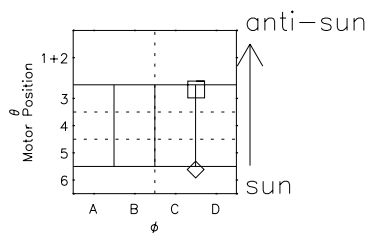

# Galileo EPD Real Time R6 Ions Spectra 96265

Software Version: RTSPEC\_R6 V 1.20  
 Data Production: 06-03-00  
 Plot Production: Fri Sep 14 14:42:58 2001  
 Color File: wondr3  
 Geofactor File: 1.1

- ◇ = Jupiter look direction
- = Corotation look direction