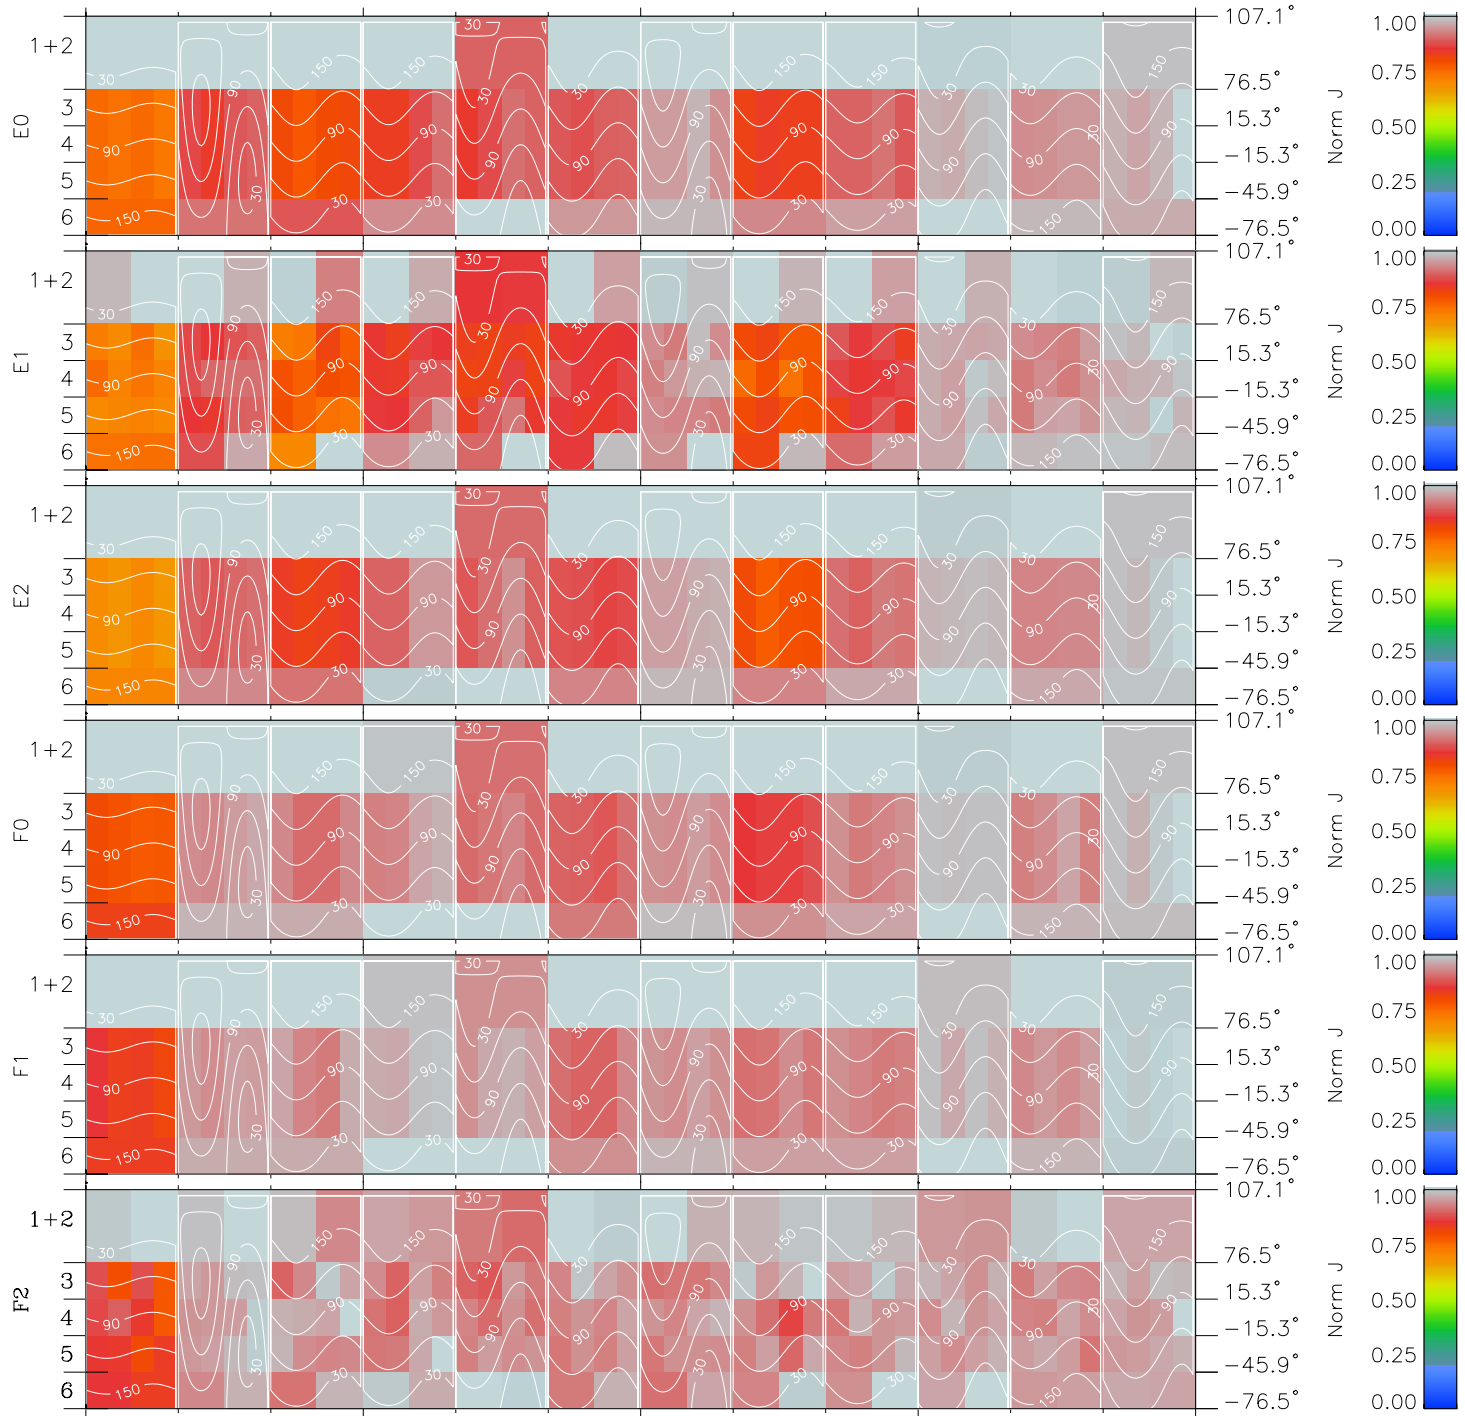

# Galileo EPD Real Time All-Sky Anisotropies 96265

Software Version: RTSKY\_NORM V 1.20  
 Data Production: 06-03-00  
 Plot Production: Fri Sep 14 14:44:25 2001  
 Color File: wondr3  
 Geofactor File: 1.1

00:00:00 1996-265	265-06	265-12	265-18	00:00:00 1996-266	
+	+	+	+	+	X JSE(R <sub>j</sub> )
-76.61	-76.99	-77.37	-77.72	-78.06	Y JSE(R <sub>j</sub> )
-43.82	-44.73	-45.64	-46.53	-47.42	Z JSE(R <sub>j</sub> )
-0.63	-0.60	-0.58	-0.55	-0.52	

- ◇ = Jupiter look direction
- = Corotation look direction