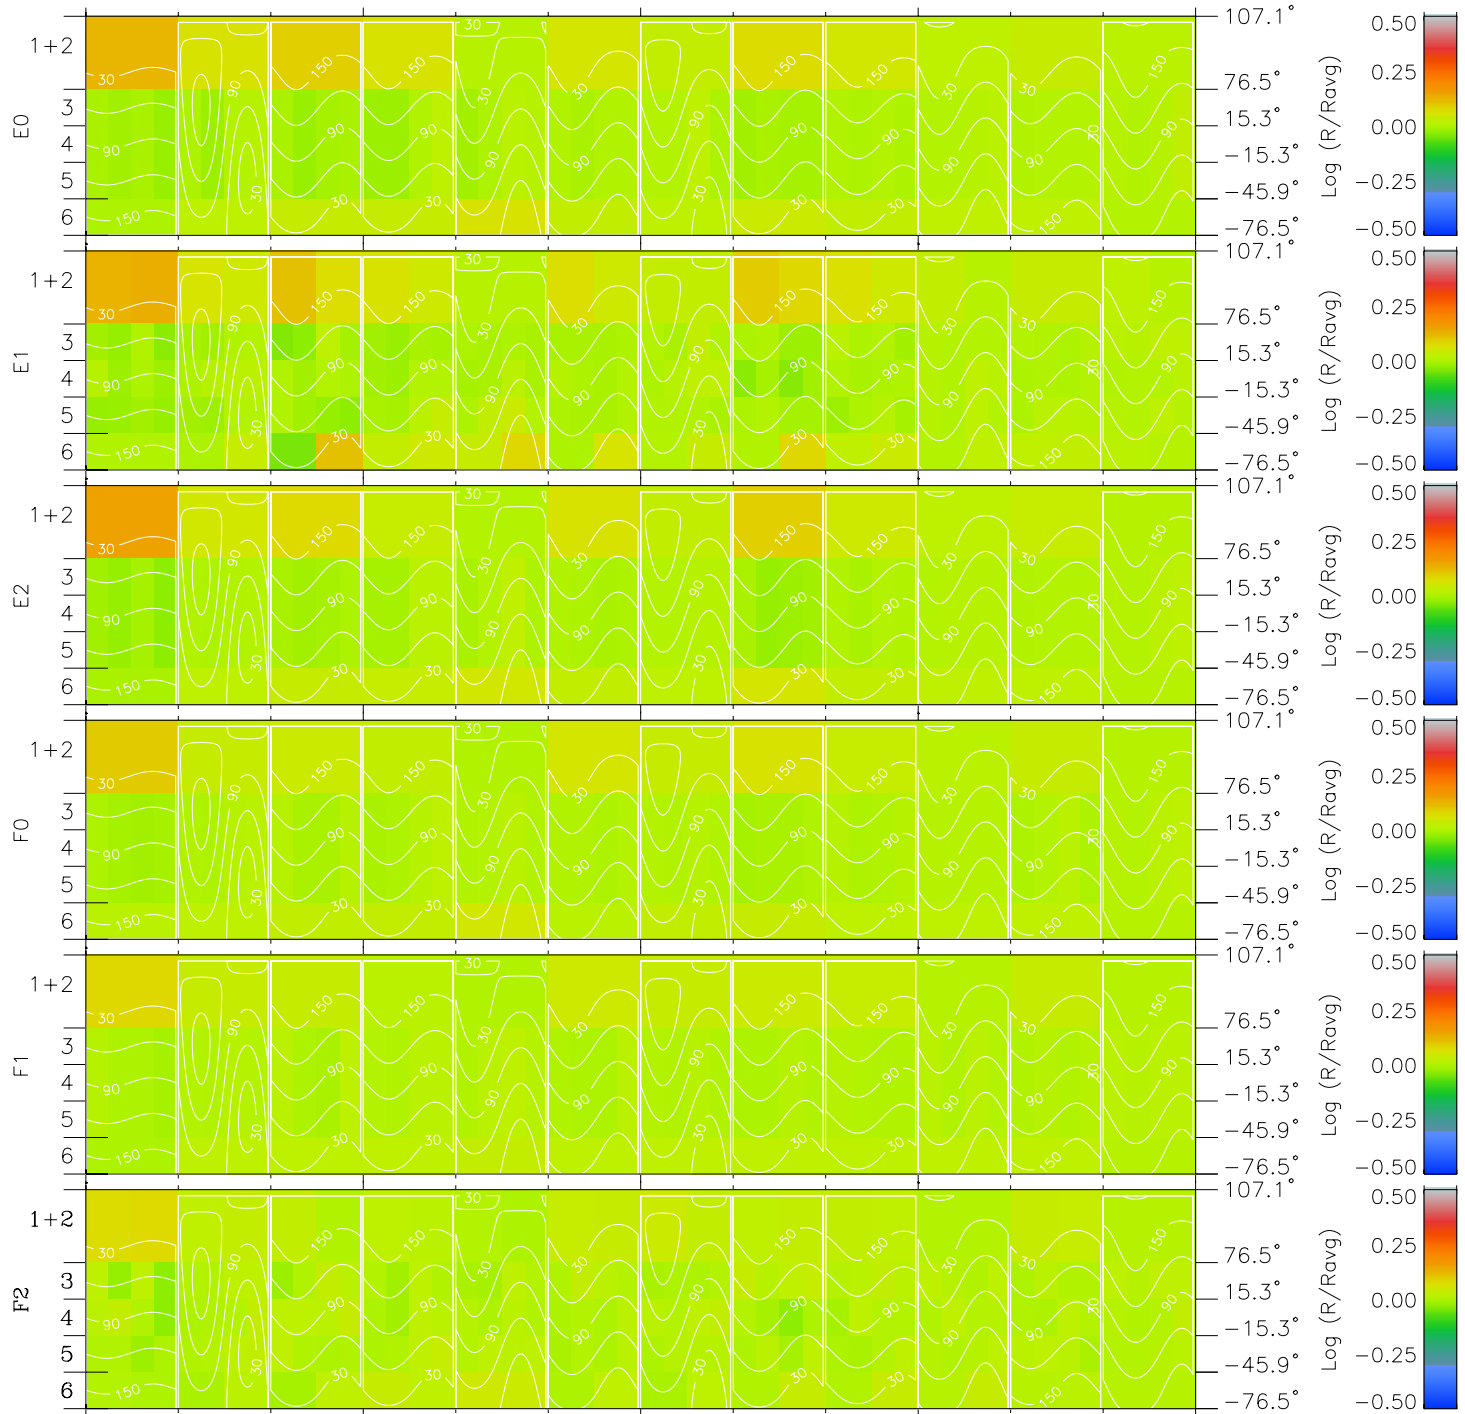

Galileo EPD Real Time All-Sky Anisotropies 96265

Software Version: RTSKY_MEAN V 1.20
 Data Production: 06-03-00
 Plot Production: Fri Sep 14 14:43:40 2001
 Color File: wondr3
 Geofactor File: 1.1

00:00:00 1996-265	265-06	265-12	265-18	00:00:00 1996-266	
+	+	+	+	+	
-76.61	-76.99	-77.37	-77.72	-78.06	X $JSE(R_j)$
-43.82	-44.73	-45.64	-46.53	-47.42	Y $JSE(R_j)$
-0.63	-0.60	-0.58	-0.55	-0.52	Z $JSE(R_j)$

- ◇ = Jupiter look direction
- = Corotation look direction