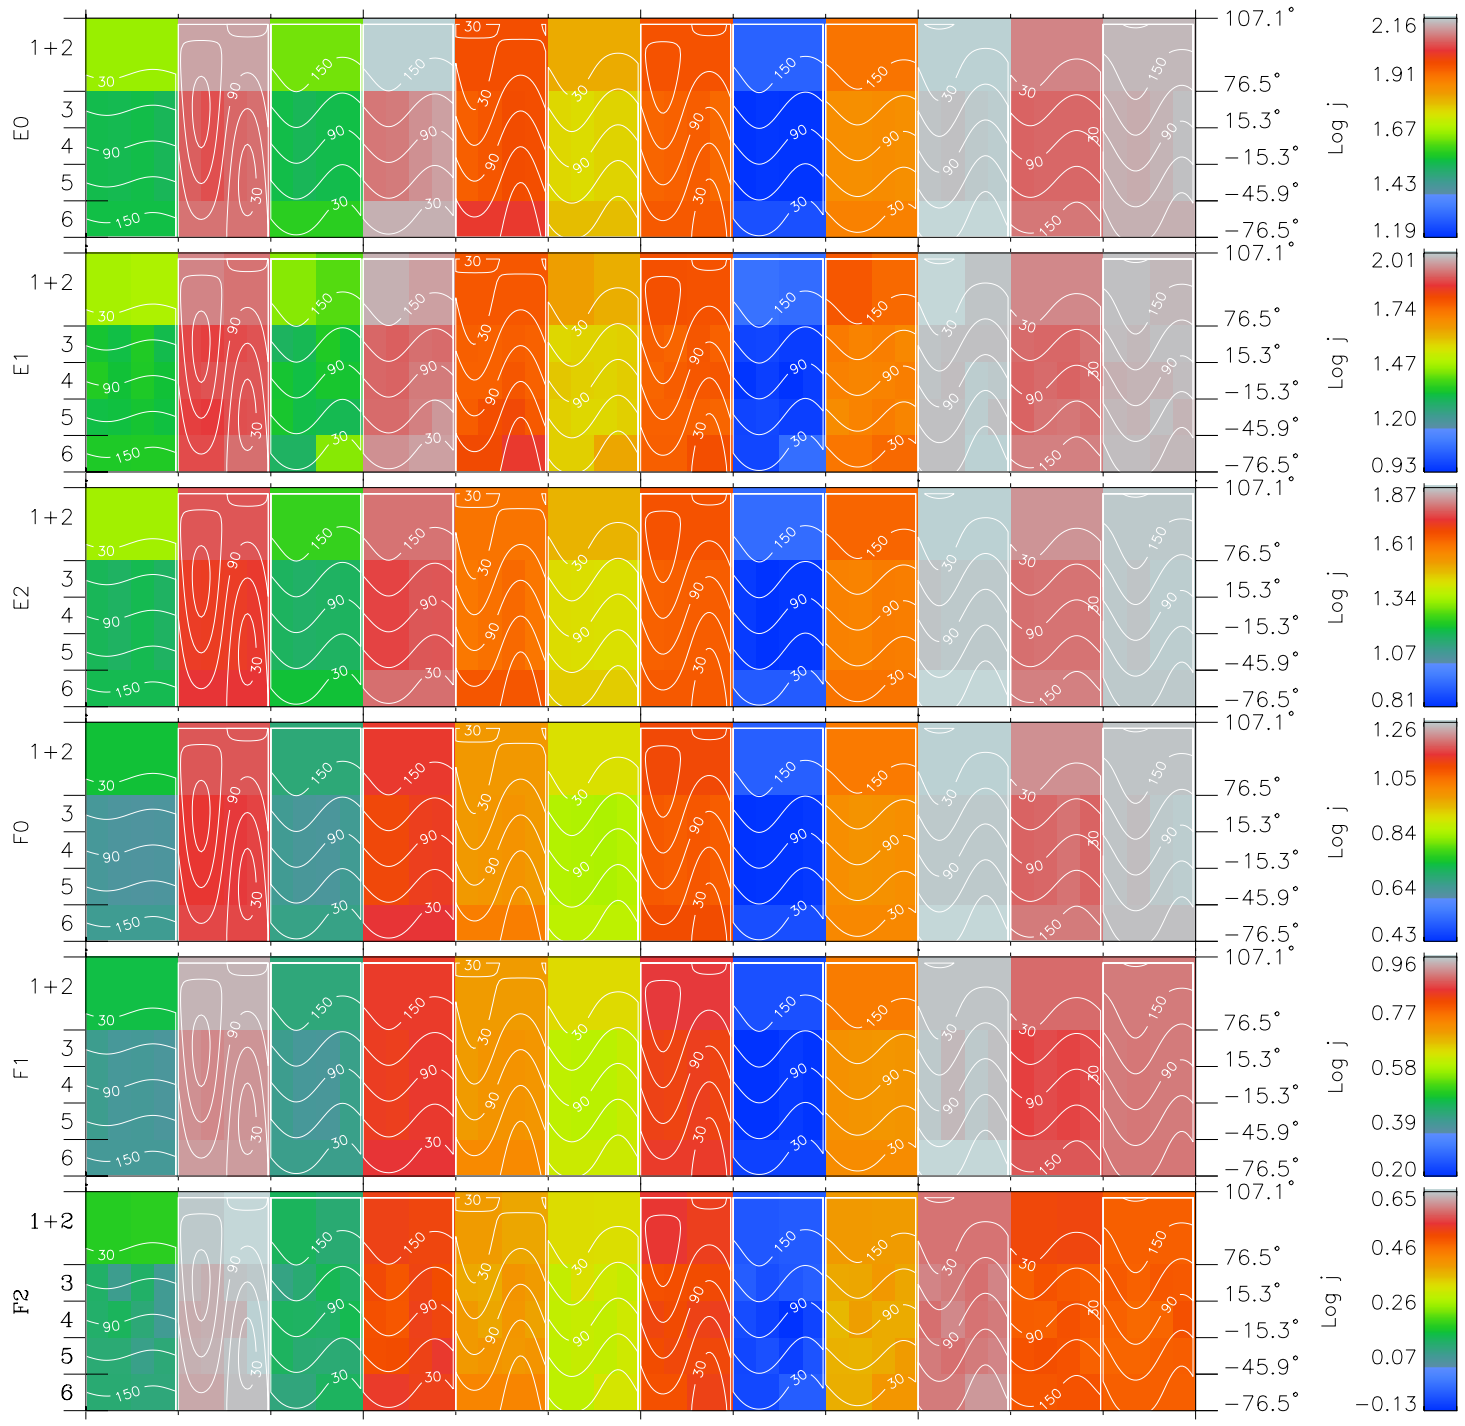

Galileo EPD Real Time All-Sky Anisotropies 96265

Software Version: RTSKY_FLUX V 1.20
 Data Production: 06-03-00
 Plot Production: Fri Sep 14 14:44:00 2001
 Color File: wondr3
 Geofactor File: 1.1

00:00:00 1996-265	265-06	265-12	265-18	00:00:00 1996-266	
+	+	+	+	+	
-76.61	-76.99	-77.37	-77.72	-78.06	X JSE(R _j)
-43.82	-44.73	-45.64	-46.53	-47.42	Y JSE(R _j)
-0.63	-0.60	-0.58	-0.55	-0.52	Z JSE(R _j)

- ◇ = Jupiter look direction
- = Corotation look direction