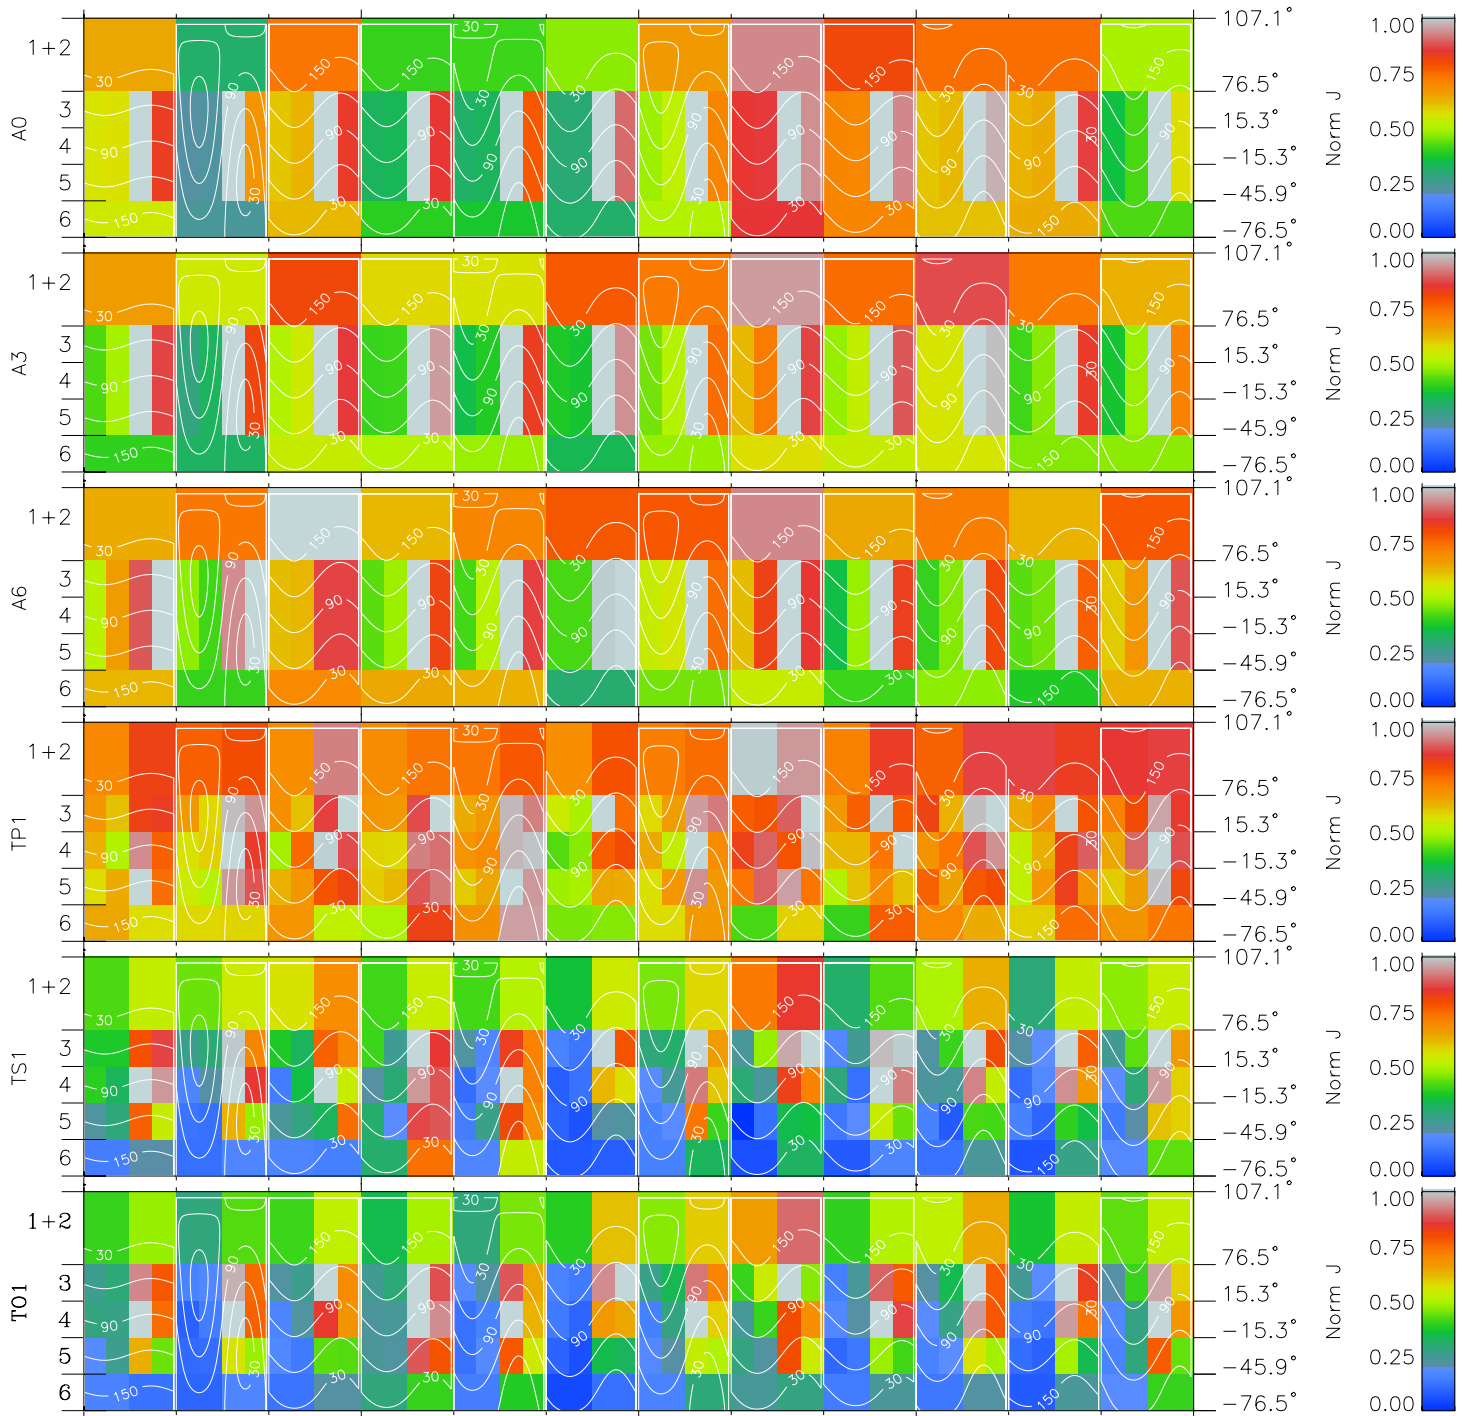

# Galileo EPD Real Time All-Sky Anisotropies 96265

Software Version: RTSKY\_NORM V 1.20  
 Data Production: 06-03-00  
 Plot Production: Fri Sep 14 14:44:13 2001  
 Color File: wondr3  
 Geofactor File: 1.1

00:00:00 1996-265	265-06	265-12	265-18	00:00:00 1996-266	X JSE(R <sub>j</sub> )
+	+	+	+	+	Y JSE(R <sub>j</sub> )
-76.61	-76.99	-77.37	-77.72	-78.06	Z JSE(R <sub>j</sub> )
-43.82	-44.73	-45.64	-46.53	-47.42	
-0.63	-0.60	-0.58	-0.55	-0.52	

- ◇ = Jupiter look direction
- = Corotation look direction