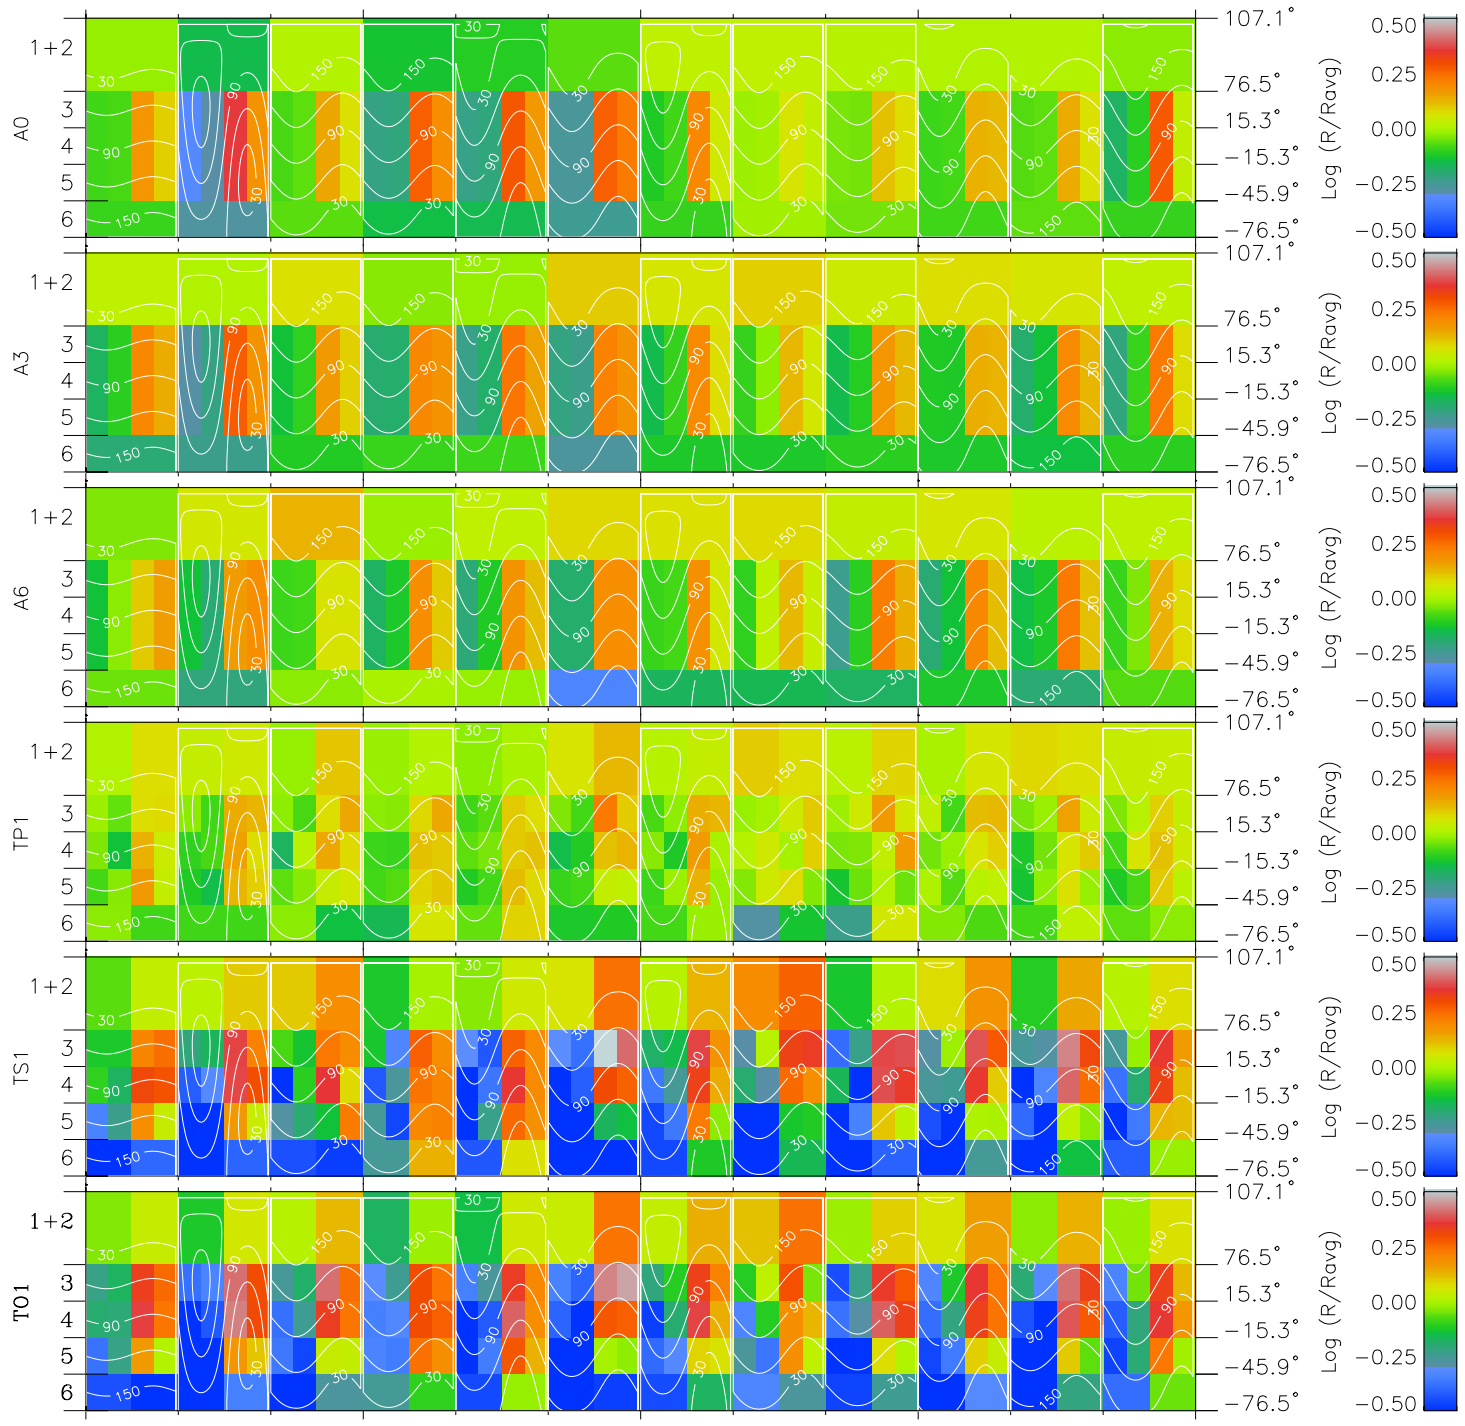

Galileo EPD Real Time All-Sky Anisotropies 96265

Software Version: RTSKY_MEAN V 1.20
 Data Production: 06-03-00
 Plot Production: Fri Sep 14 14:43:31 2001
 Color File: wondr3
 Geofactor File: 1.1

00:00:00 1996-265	265-06	265-12	265-18	00:00:00 1996-266	
+	+	+	+	+	X JSE(R _j)
-76.61	-76.99	-77.37	-77.72	-78.06	Y JSE(R _j)
-43.82	-44.73	-45.64	-46.53	-47.42	Z JSE(R _j)
-0.63	-0.60	-0.58	-0.55	-0.52	

- ◇ = Jupiter look direction
- = Corotation look direction