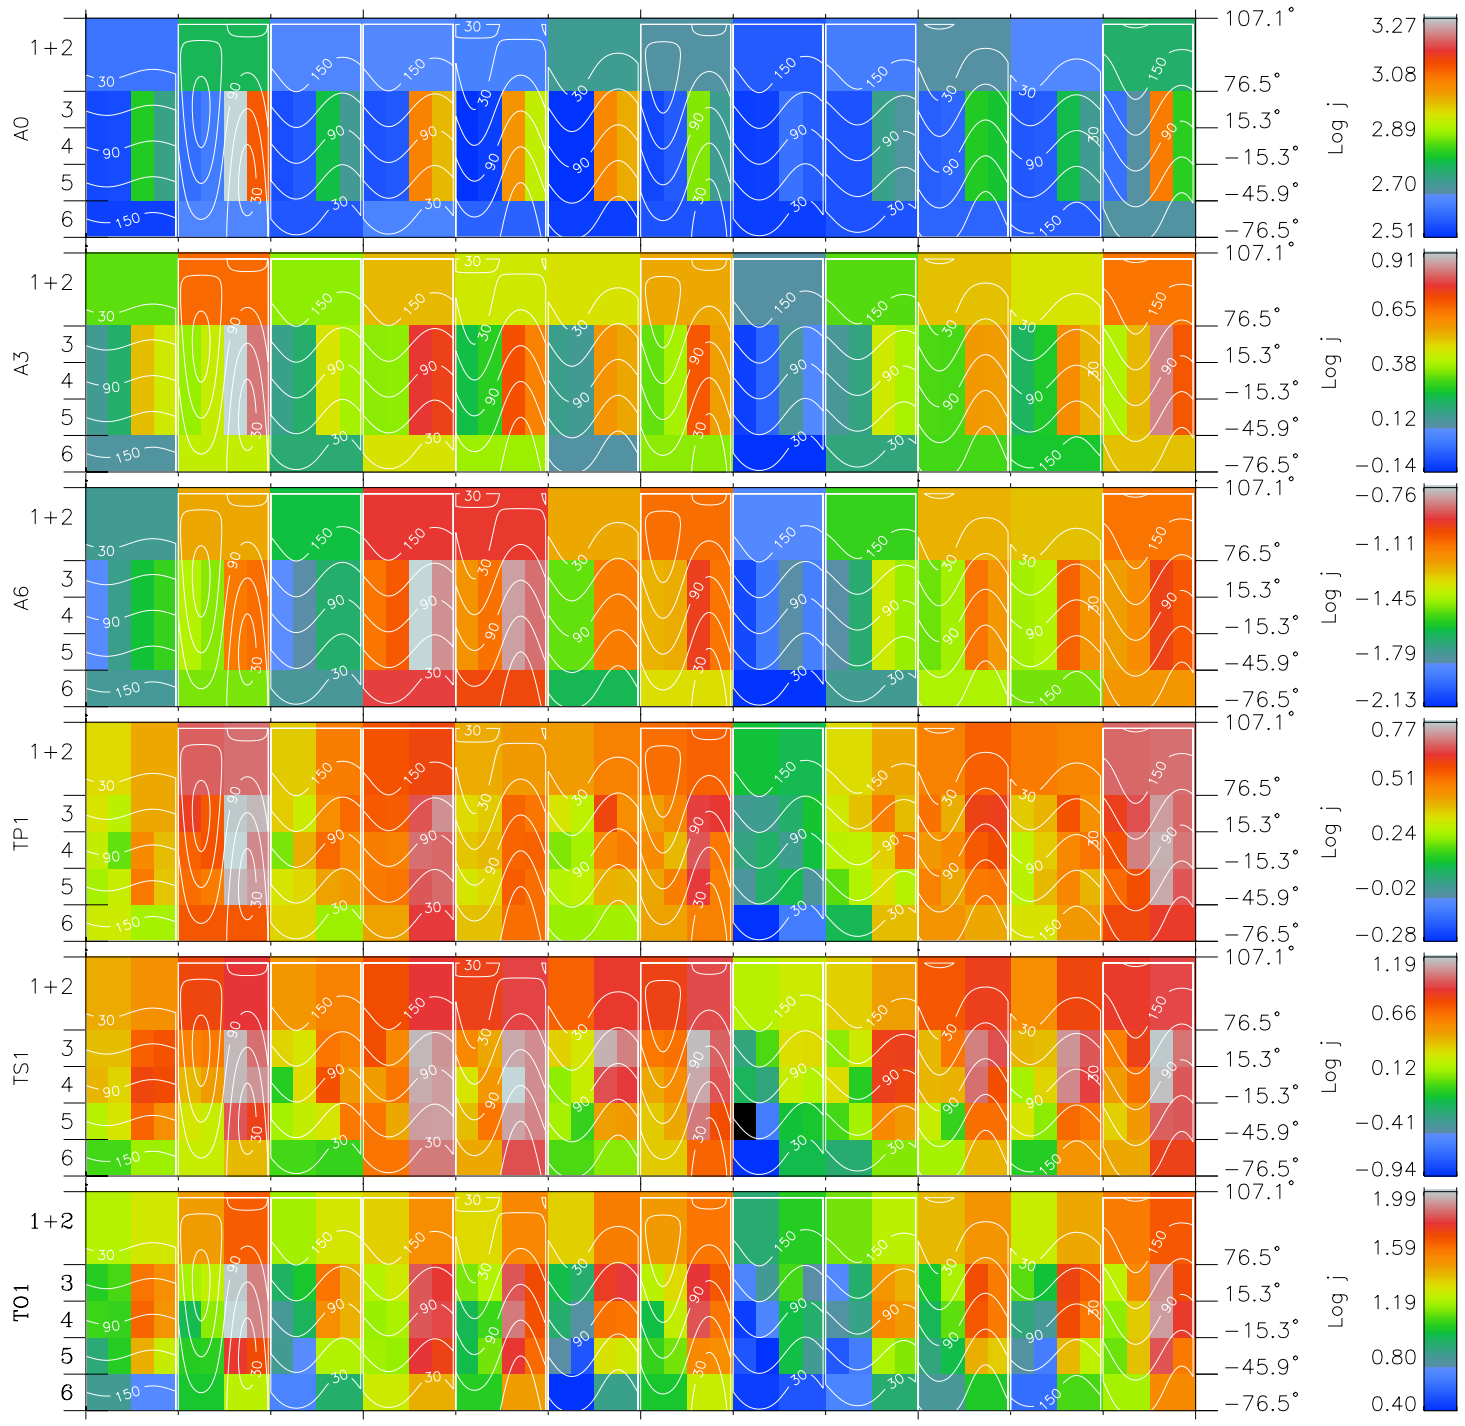

Galileo EPD Real Time All-Sky Anisotropies 96265

Software Version: RTSKY_FLUX V 1.20
 Data Production: 06-03-00
 Plot Production: Fri Sep 14 14:43:51 2001
 Color File: wondr3
 Geofactor File: 1.1

00:00:00 1996-265	265-06	265-12	265-18	00:00:00 1996-266	
+	+	+	+	+	
-76.61	-76.99	-77.37	-77.72	-78.06	X JSE(R _j)
-43.82	-44.73	-45.64	-46.53	-47.42	Y JSE(R _j)
-0.63	-0.60	-0.58	-0.55	-0.52	Z JSE(R _j)

- ◇ = Jupiter look direction
- = Corotation look direction