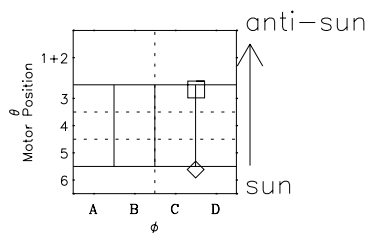

Galileo EPD Real-Time Omni 96265

Software Version: RTLINE_OMNI V 1.20
Data Production: 06-03-00
Plot Production: Fri Sep 14 14:46:18 2001

- ◇ = Jupiter look direction
- = Corotation look direction