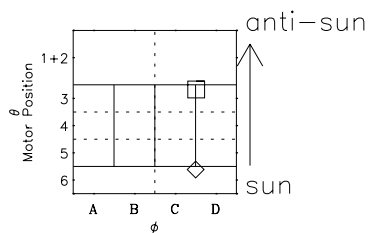

Galileo EPD Real-Time Omni 96265

Software Version: RTLINE_OMNI V 1.20
Data Production: 06-03-00
Plot Production: Fri Sep 14 14:46:17 2001

◇ = Jupiter look direction
□ = Corotation look direction