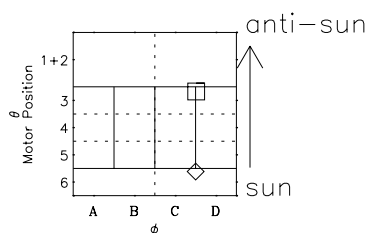

Galileo EPD Real-Time Omni 96265

Software Version: RTLINE_OMNI V 1.20
Data Production: 06-03-00
Plot Production: Fri Sep 14 14:46:16 2001

◇ = Jupiter look direction
□ = Corotation look direction