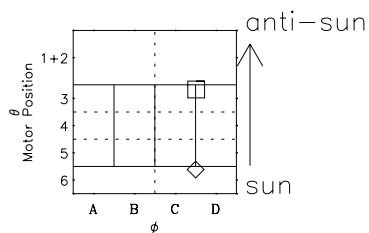

# Galileo EPD Real-Time Omni 96265

Software Version: RTLINE\_OMNI V 1.20  
Data Production: 06-03-00  
Plot Production: Fri Sep 14 14:46:15 2001

◇ = Jupiter look direction  
□ = Corotation look direction