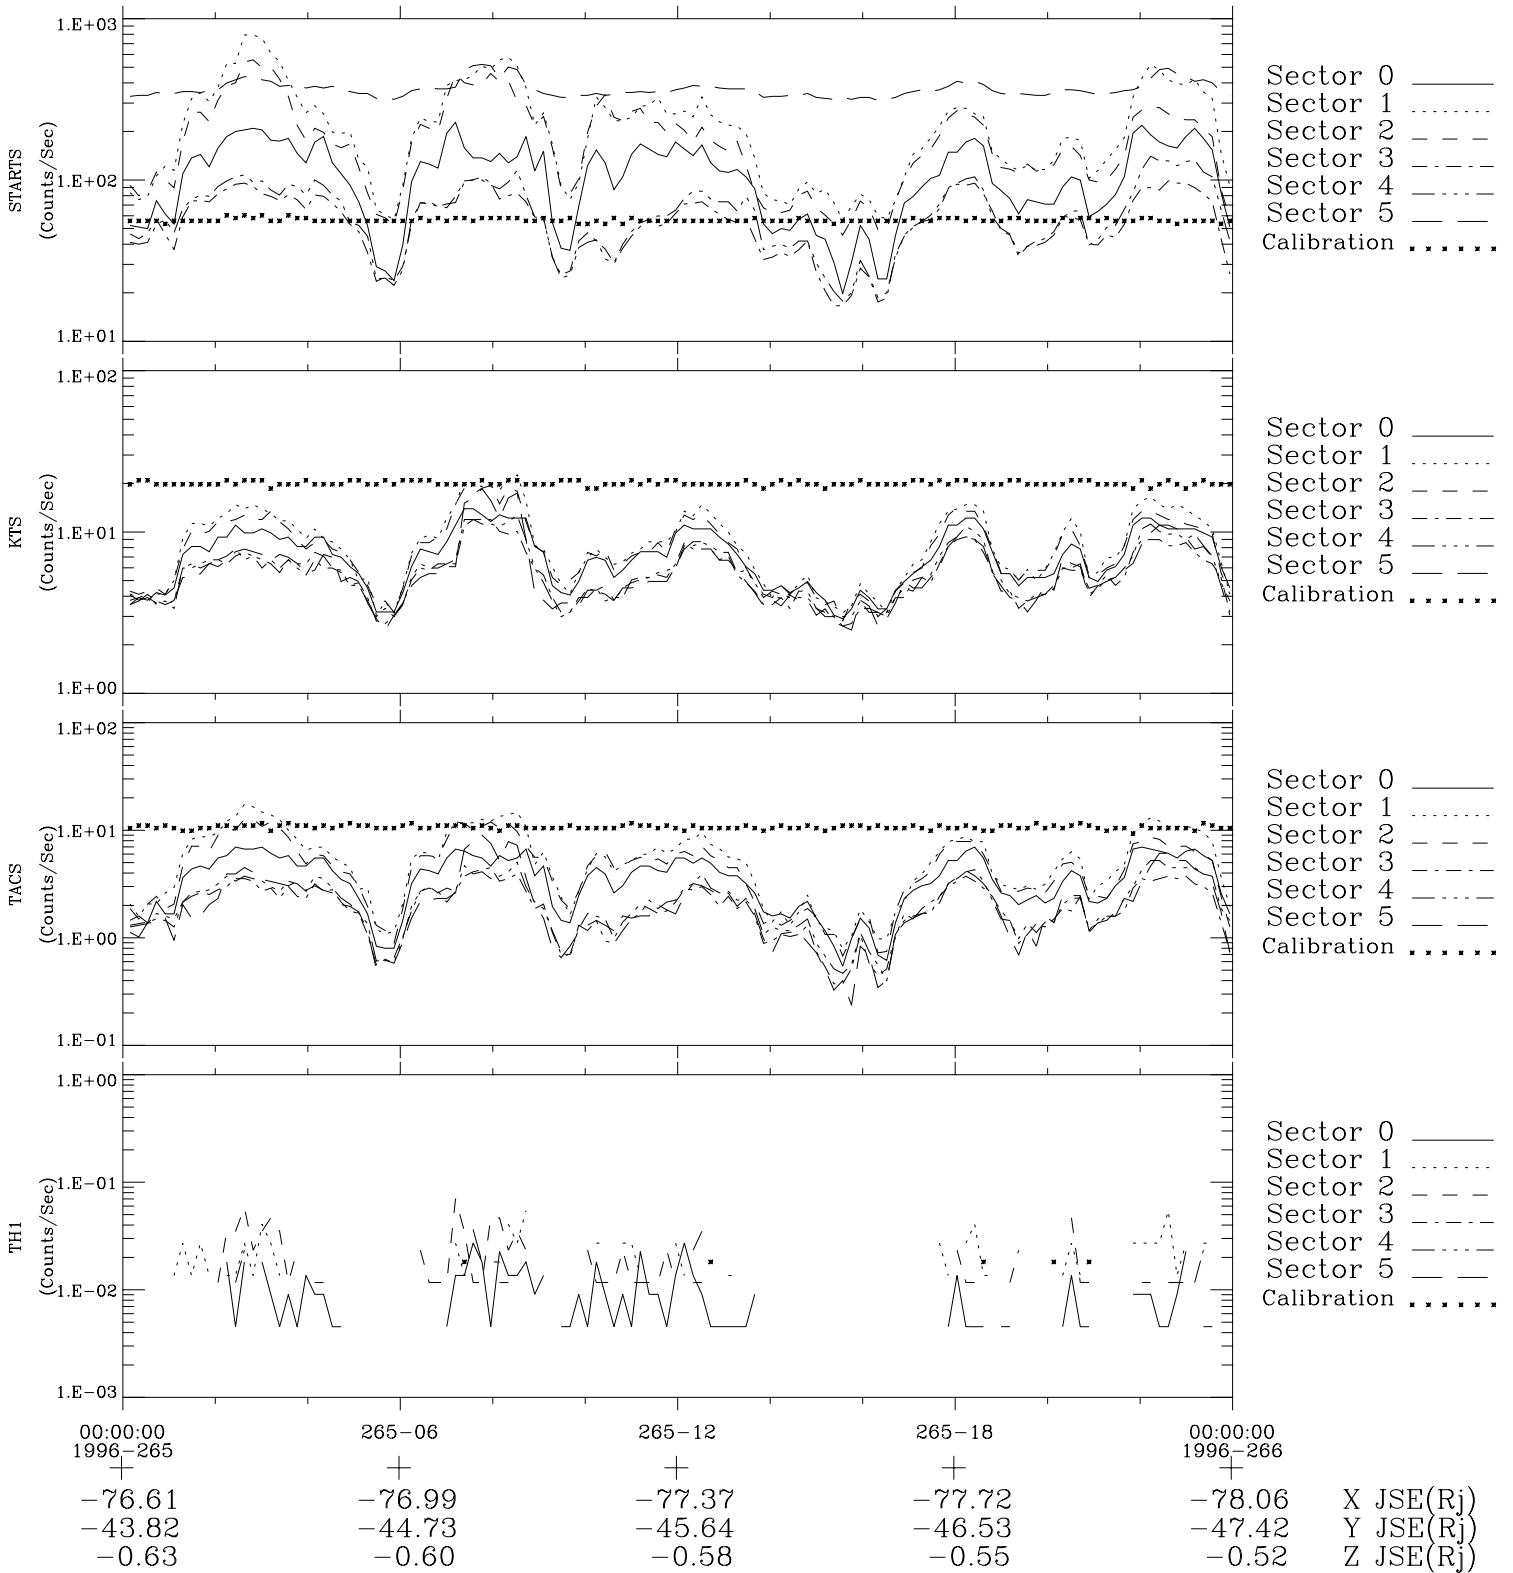

Galileo EPD Real-Time Six-Sector 96265

Software Version: RTLINE_R6 V 1.20
Data Production: 06-03-00
Plot Production: Fri Sep 14 14:46:29 2001

◇ = Jupiter look direction
□ = Corotation look direction