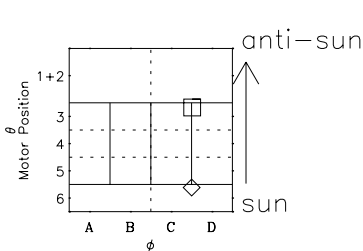

Galileo EPD Real-Time Six-Sector 96265

Software Version: RTLINE_R6 V 1.20
Data Production: 06-03-00
Plot Production: Fri Sep 14 14:46:29 2001

◇ = Jupiter look direction
□ = Corotation look direction