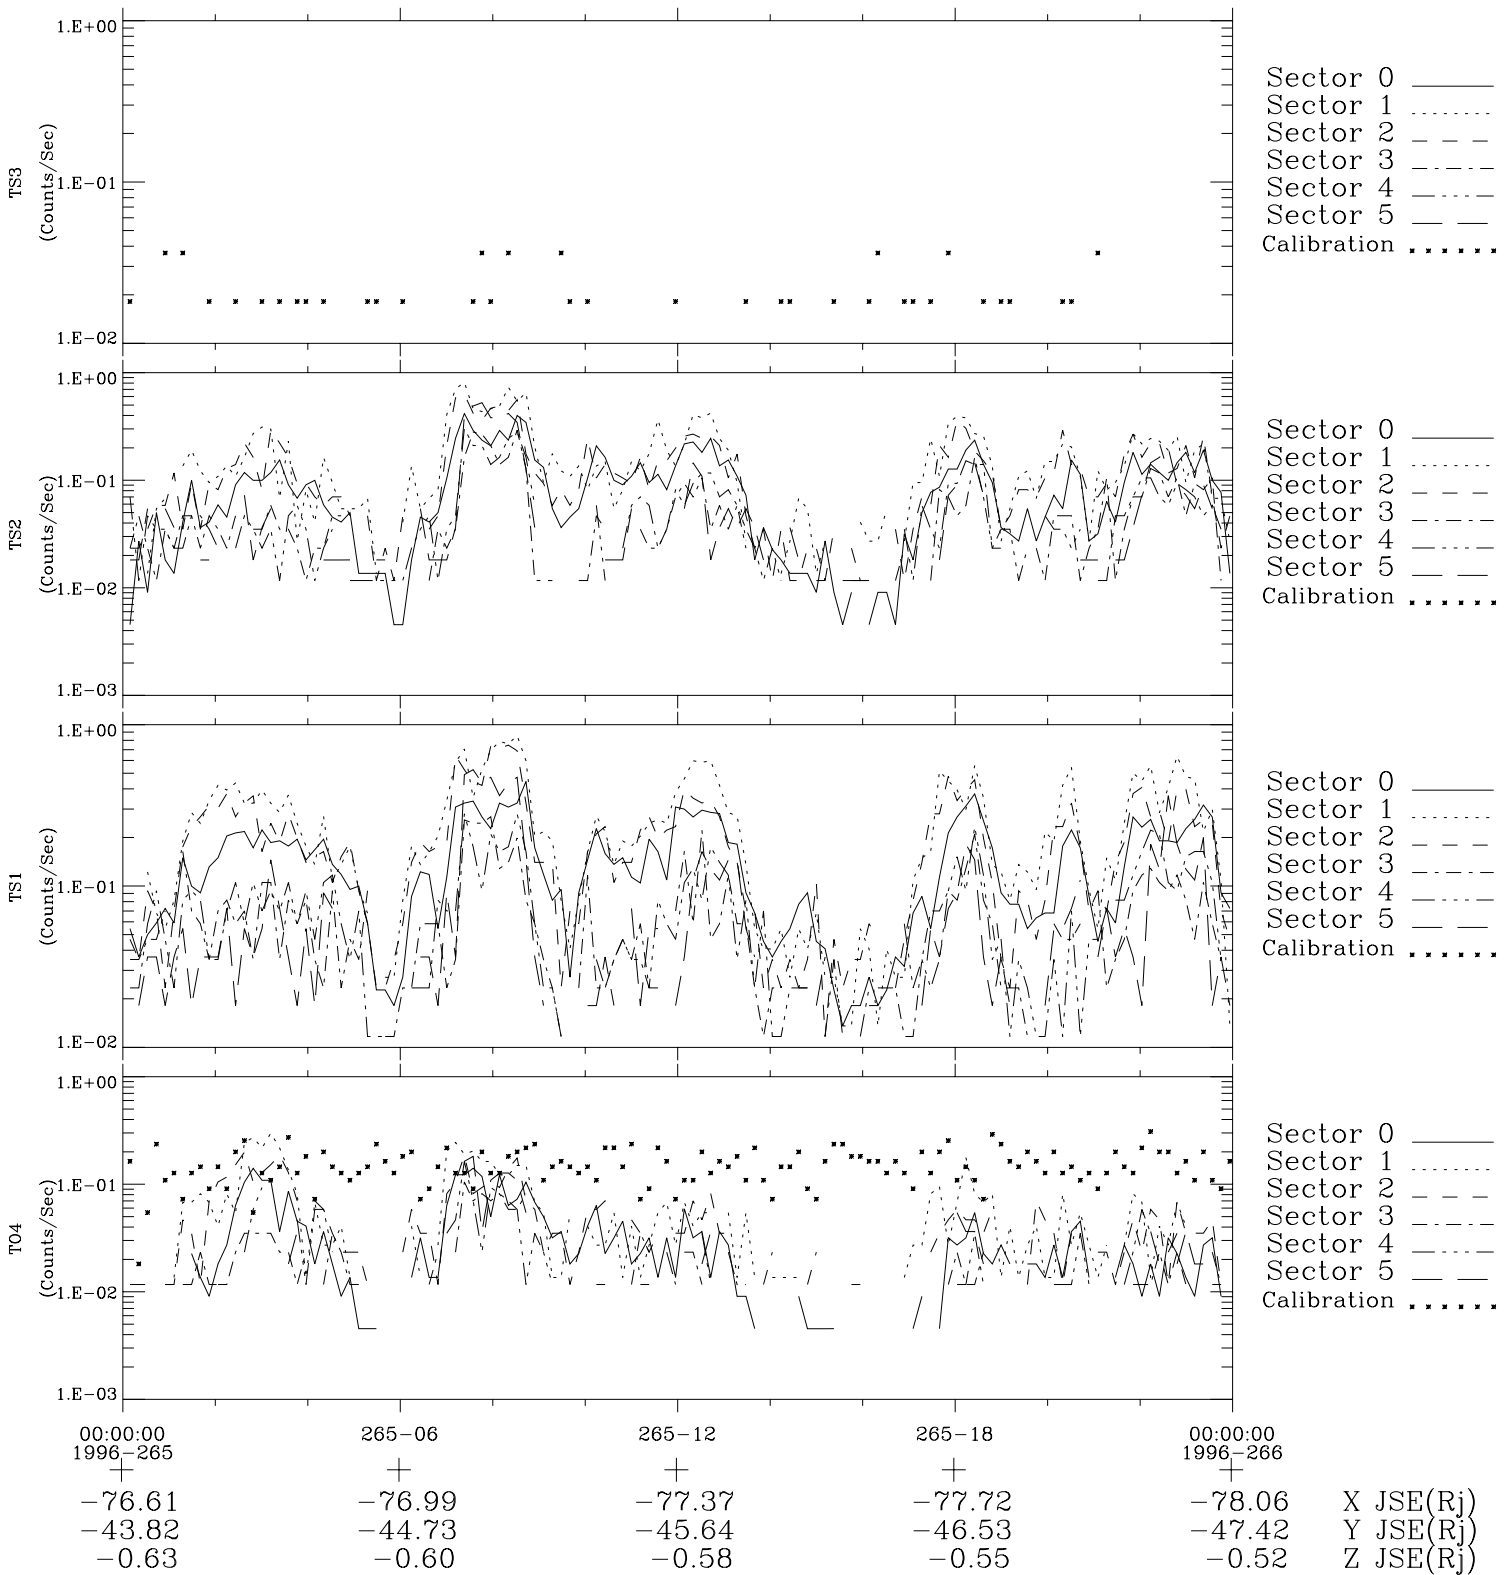

Galileo EPD Real-Time Six-Sector 96265

Software Version: RTLINE_R6 V 1.20
Data Production: 06-03-00
Plot Production: Fri Sep 14 14:46:28 2001

◇ = Jupiter look direction
□ = Corotation look direction