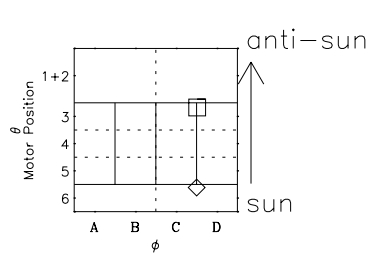

Galileo EPD Real-Time Six-Sector 96265

Software Version: RTLINE_R6 V 1.20
Data Production: 06-03-00
Plot Production: Fri Sep 14 14:46:28 2001

◇ = Jupiter look direction
□ = Corotation look direction