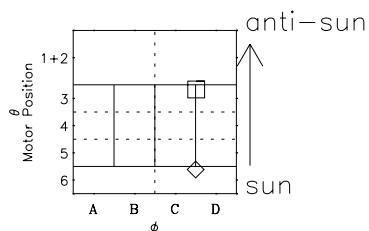

Galileo EPD Real-Time Six-Sector 96265

Software Version: RTLINE_R6 V 1.20
Data Production: 06-03-00
Plot Production: Fri Sep 14 14:46:27 2001

◇ = Jupiter look direction
□ = Corotation look direction