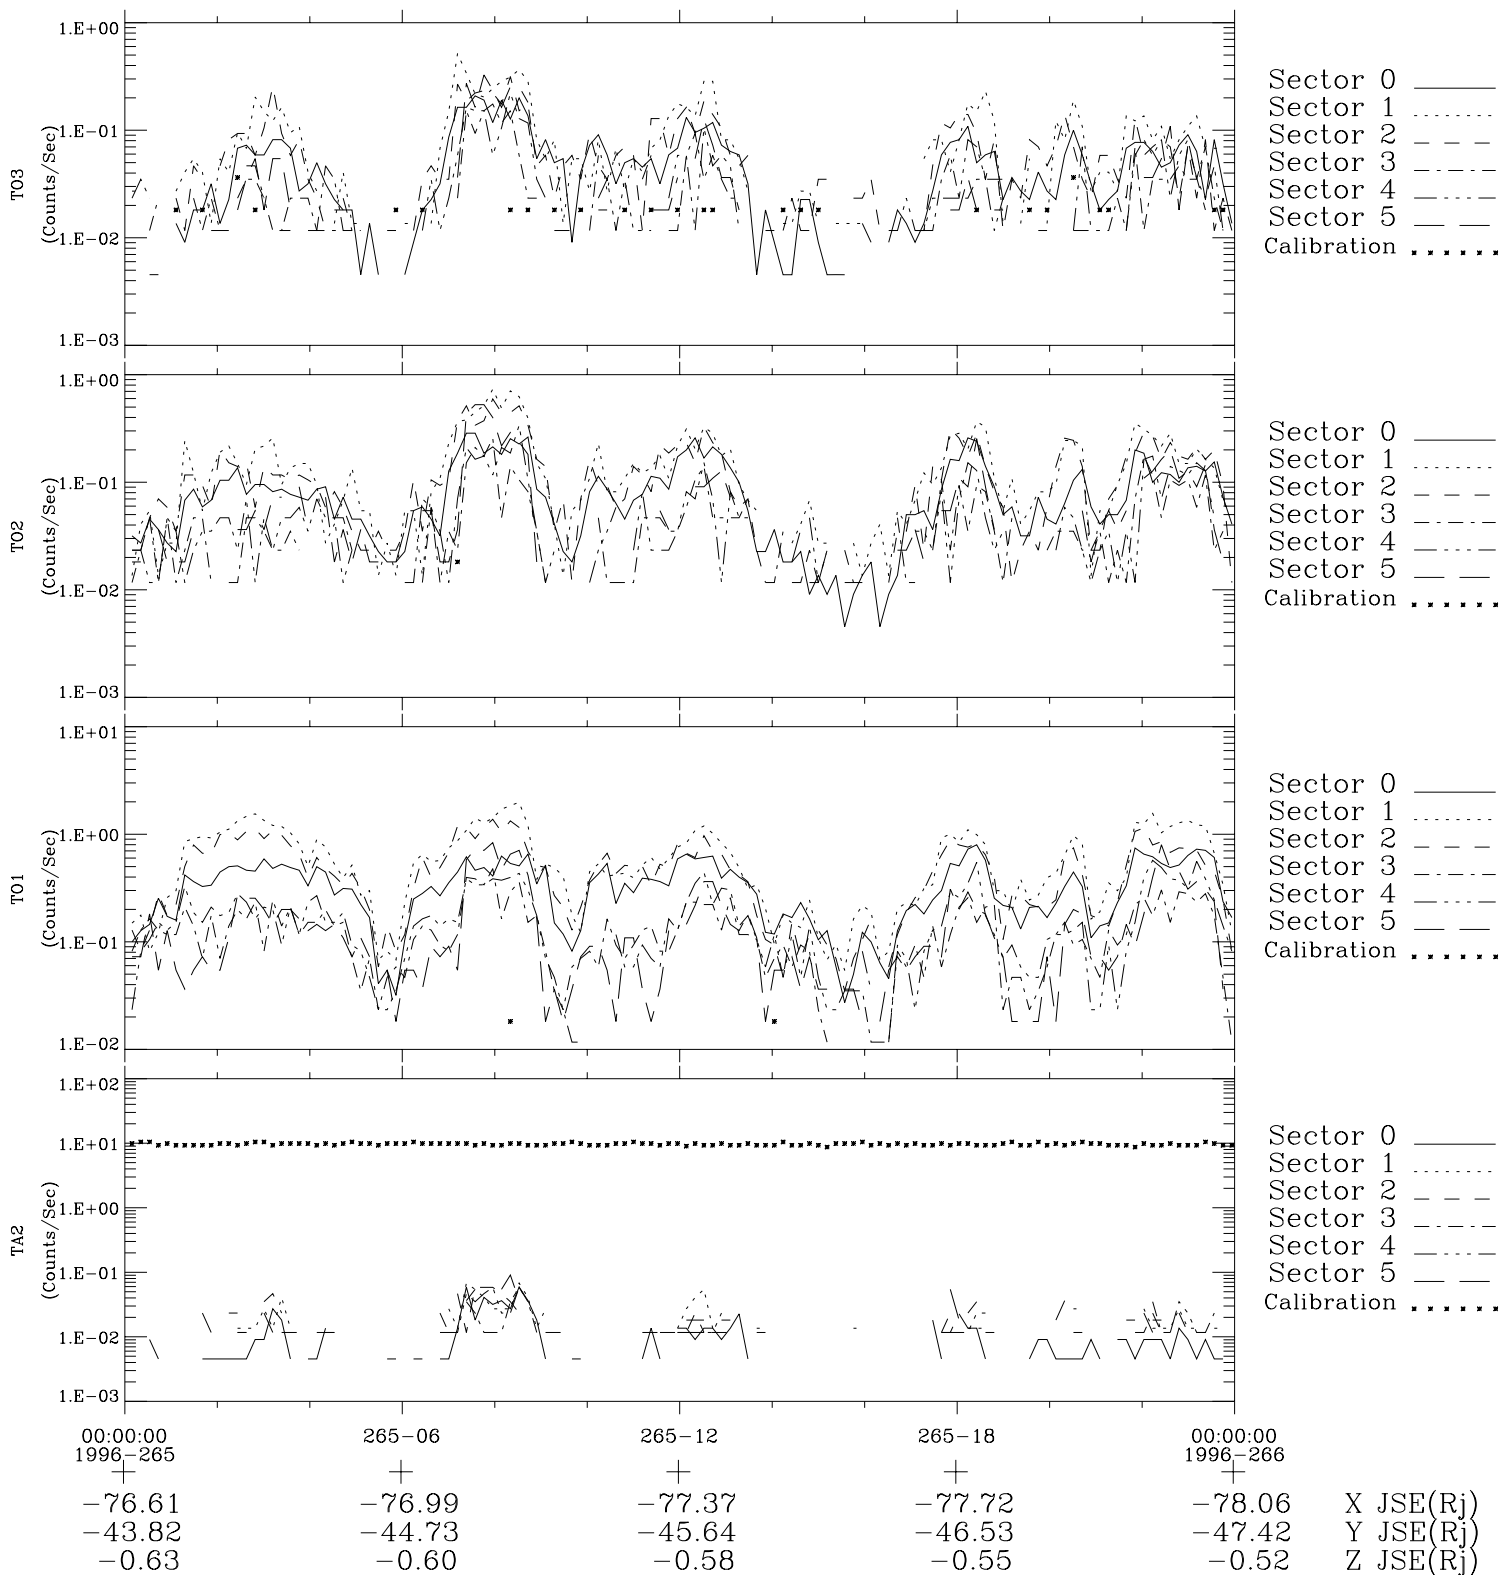

Galileo EPD Real-Time Six-Sector 96265

Software Version: RTLINE_R6 V 1.20
Data Production: 06-03-00
Plot Production: Fri Sep 14 14:46:27 2001

◇ = Jupiter look direction
□ = Corotation look direction