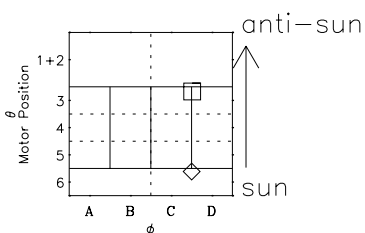

Galileo EPD Real-Time Six-Sector 96265

Software Version: RTLINE_R6 V 1.20
Data Production: 06-03-00
Plot Production: Fri Sep 14 14:46:26 2001

◇ = Jupiter look direction
□ = Corotation look direction