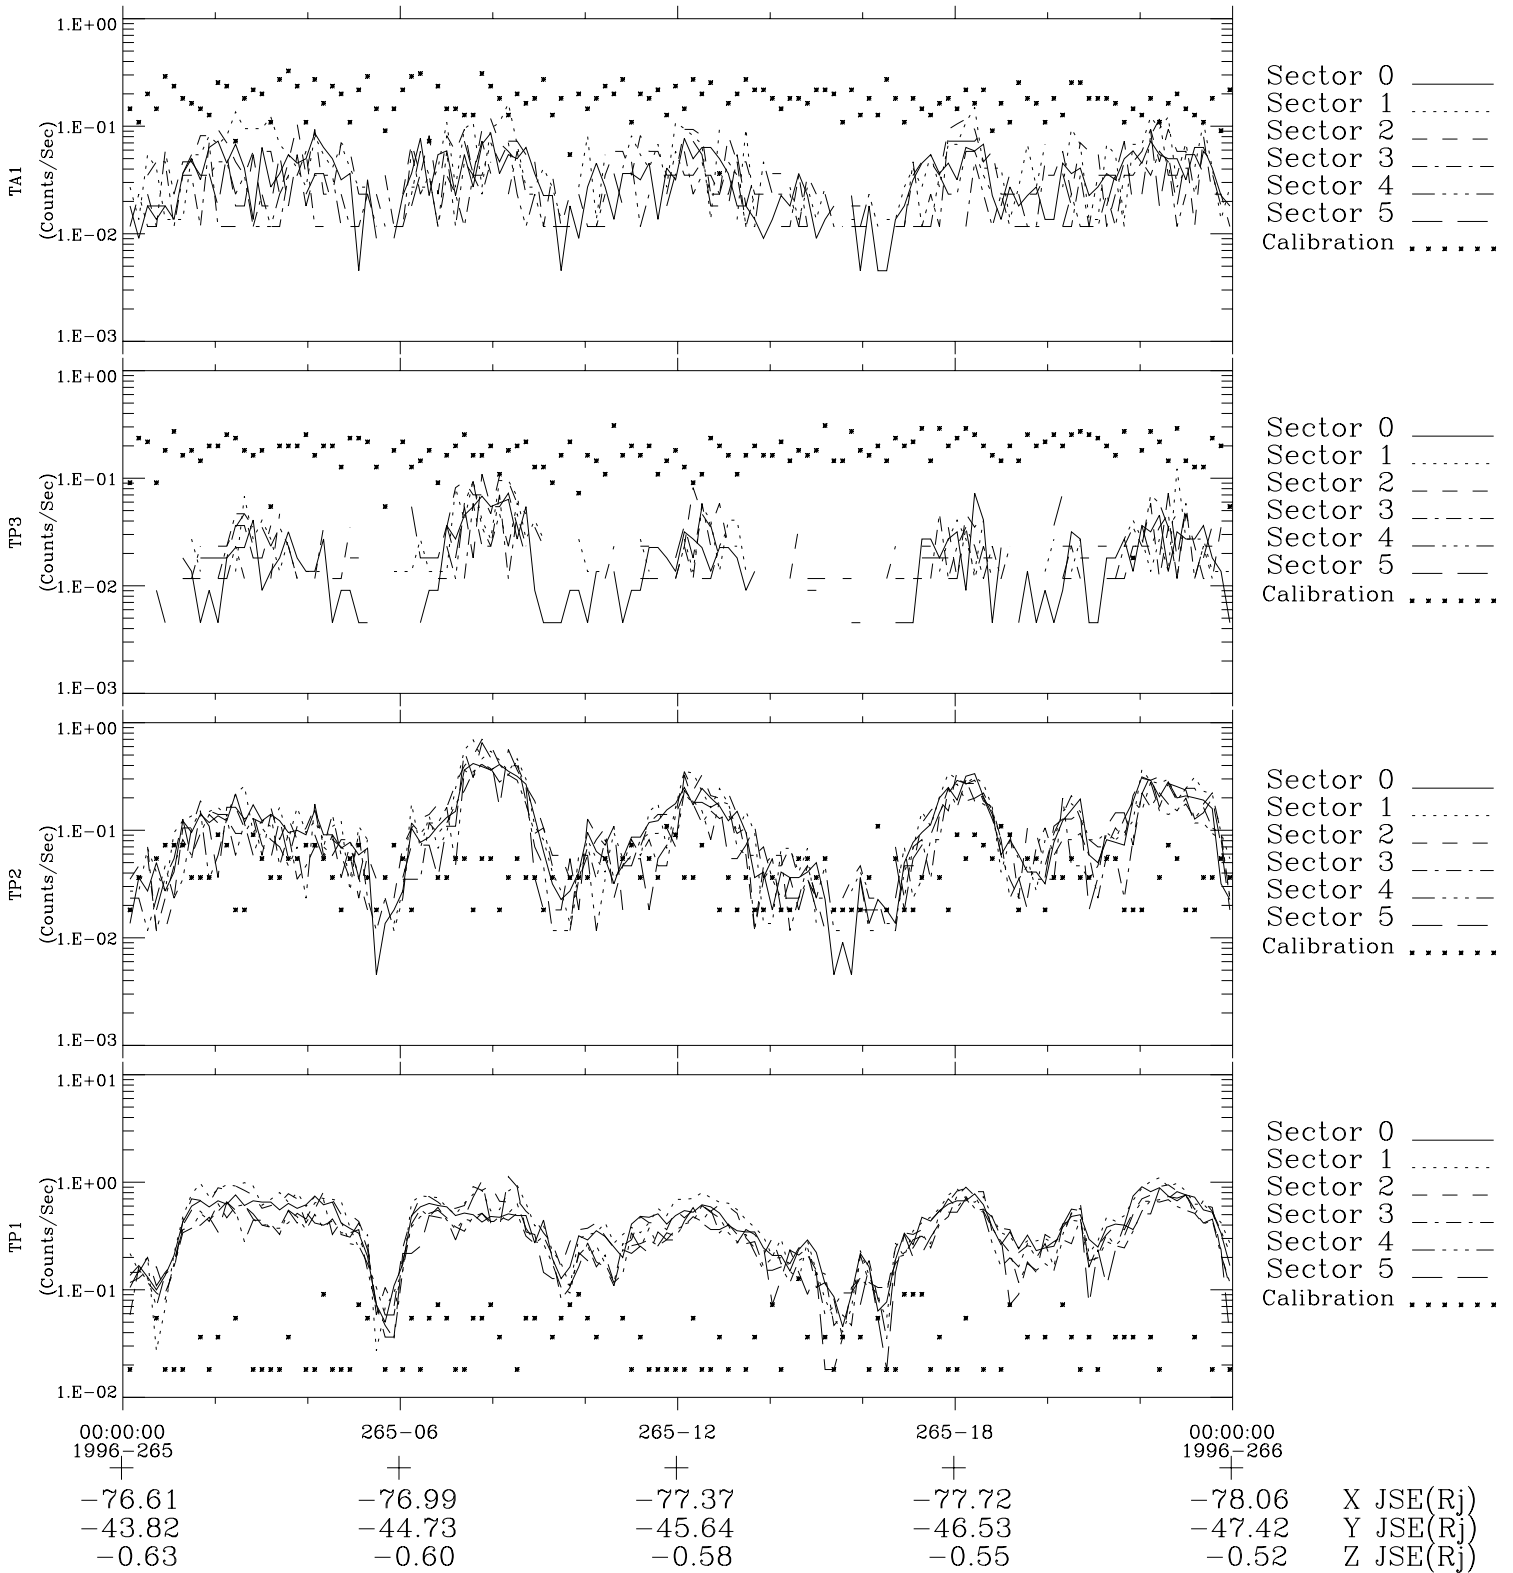

Galileo EPD Real-Time Six-Sector 96265

Software Version: RTLINE_R6 V 1.20
Data Production: 06-03-00
Plot Production: Fri Sep 14 14:46:26 2001

◇ = Jupiter look direction
□ = Corotation look direction