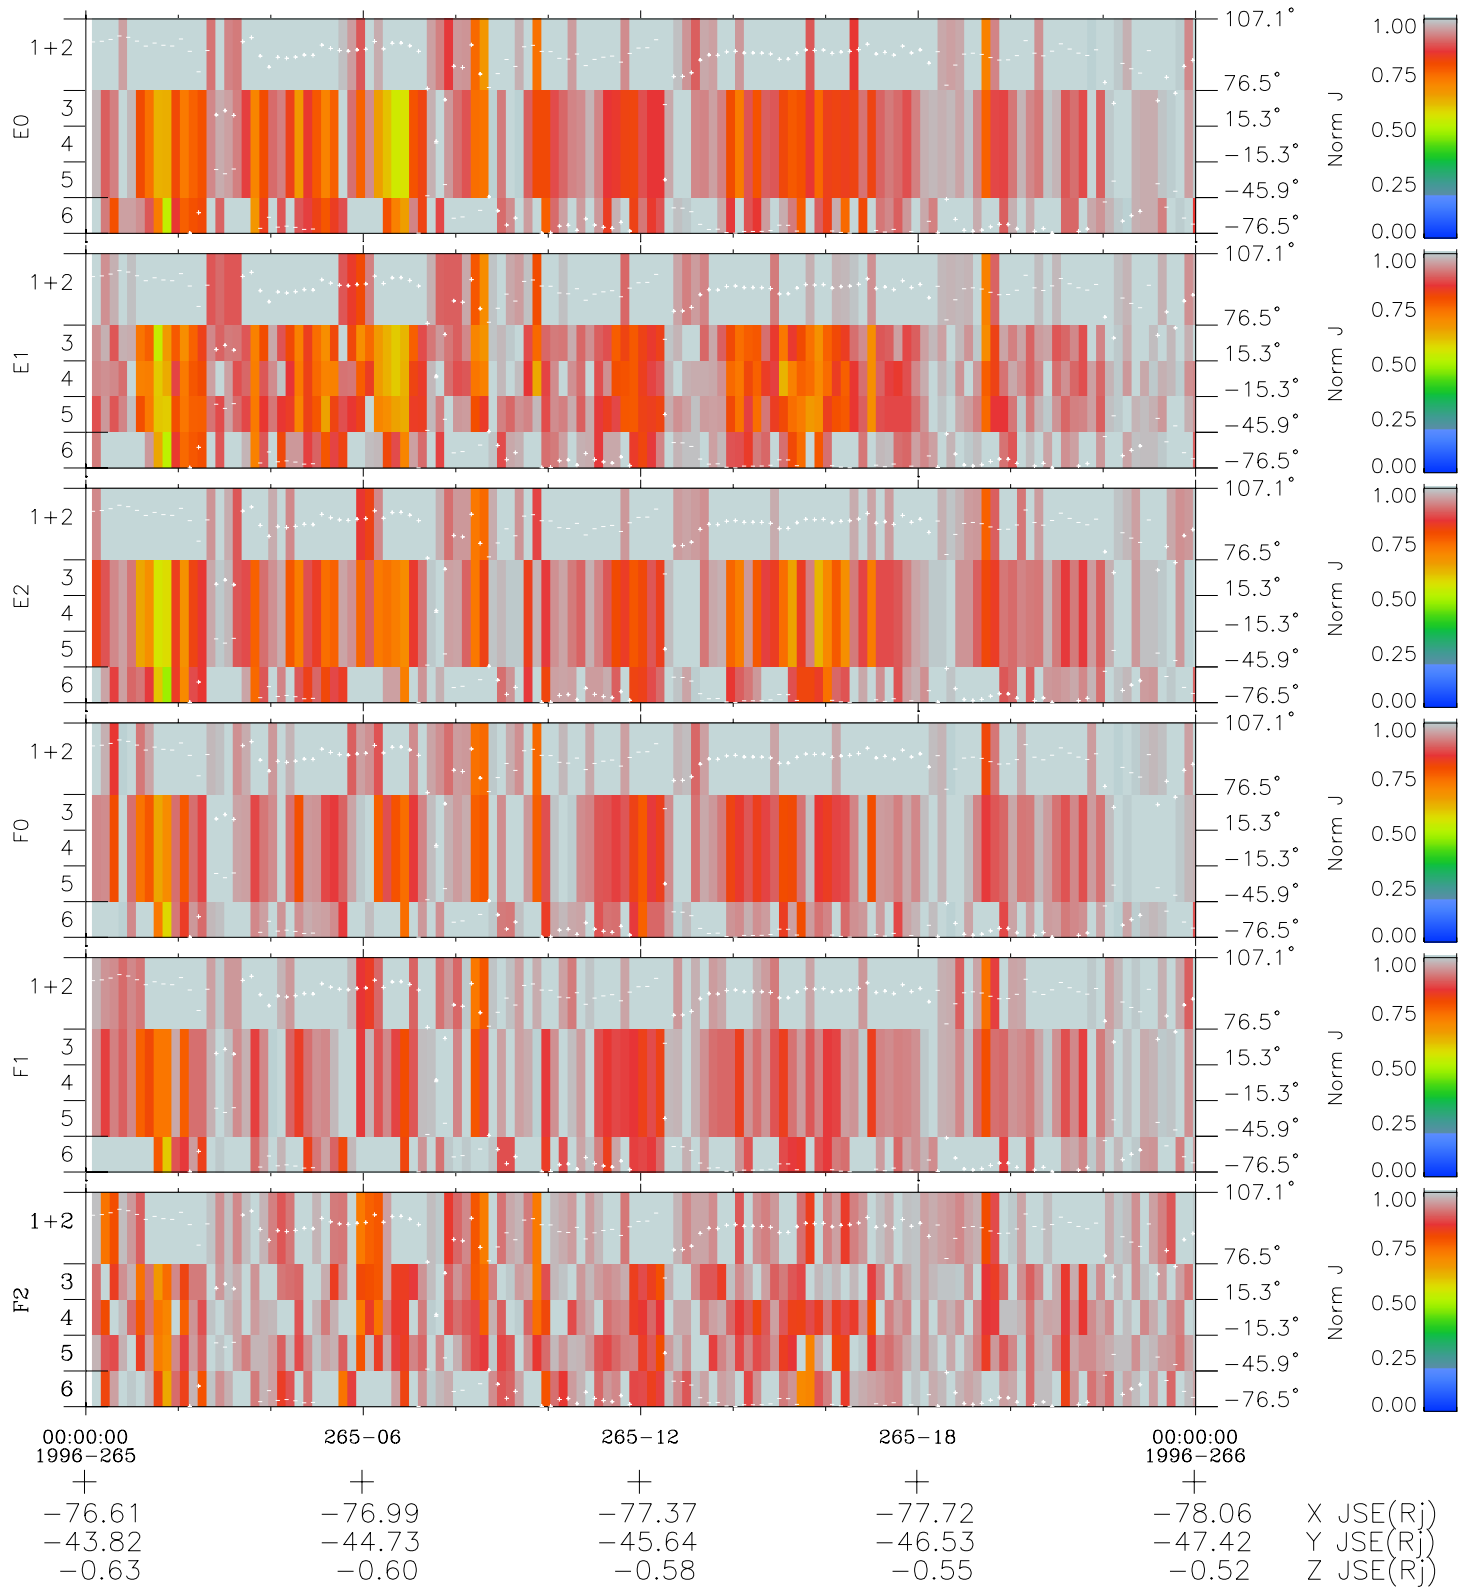

# Galileo EPD Real Elevation Anisotropies 96265

Software Version: RTELEV\_NORM V 1.20  
Data Production: 06-03-00  
Plot Production: Fri Sep 14 14:45:18 2001  
Color File: wondr3  
Geofactor File: 1.1

◇ = Jupiter look direction  
□ = Corotation look direction