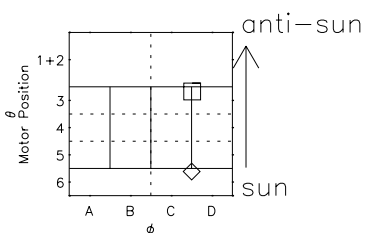

# Galileo EPD Real Elevation Anisotropies 96265

Software Version: RTELEV\_NORM V 1.20  
Data Production: 06-03-00  
Plot Production: Fri Sep 14 14:45:18 2001  
Color File: wondr3  
Geofactor File: 1.1

◇ = Jupiter look direction  
□ = Corotation look direction