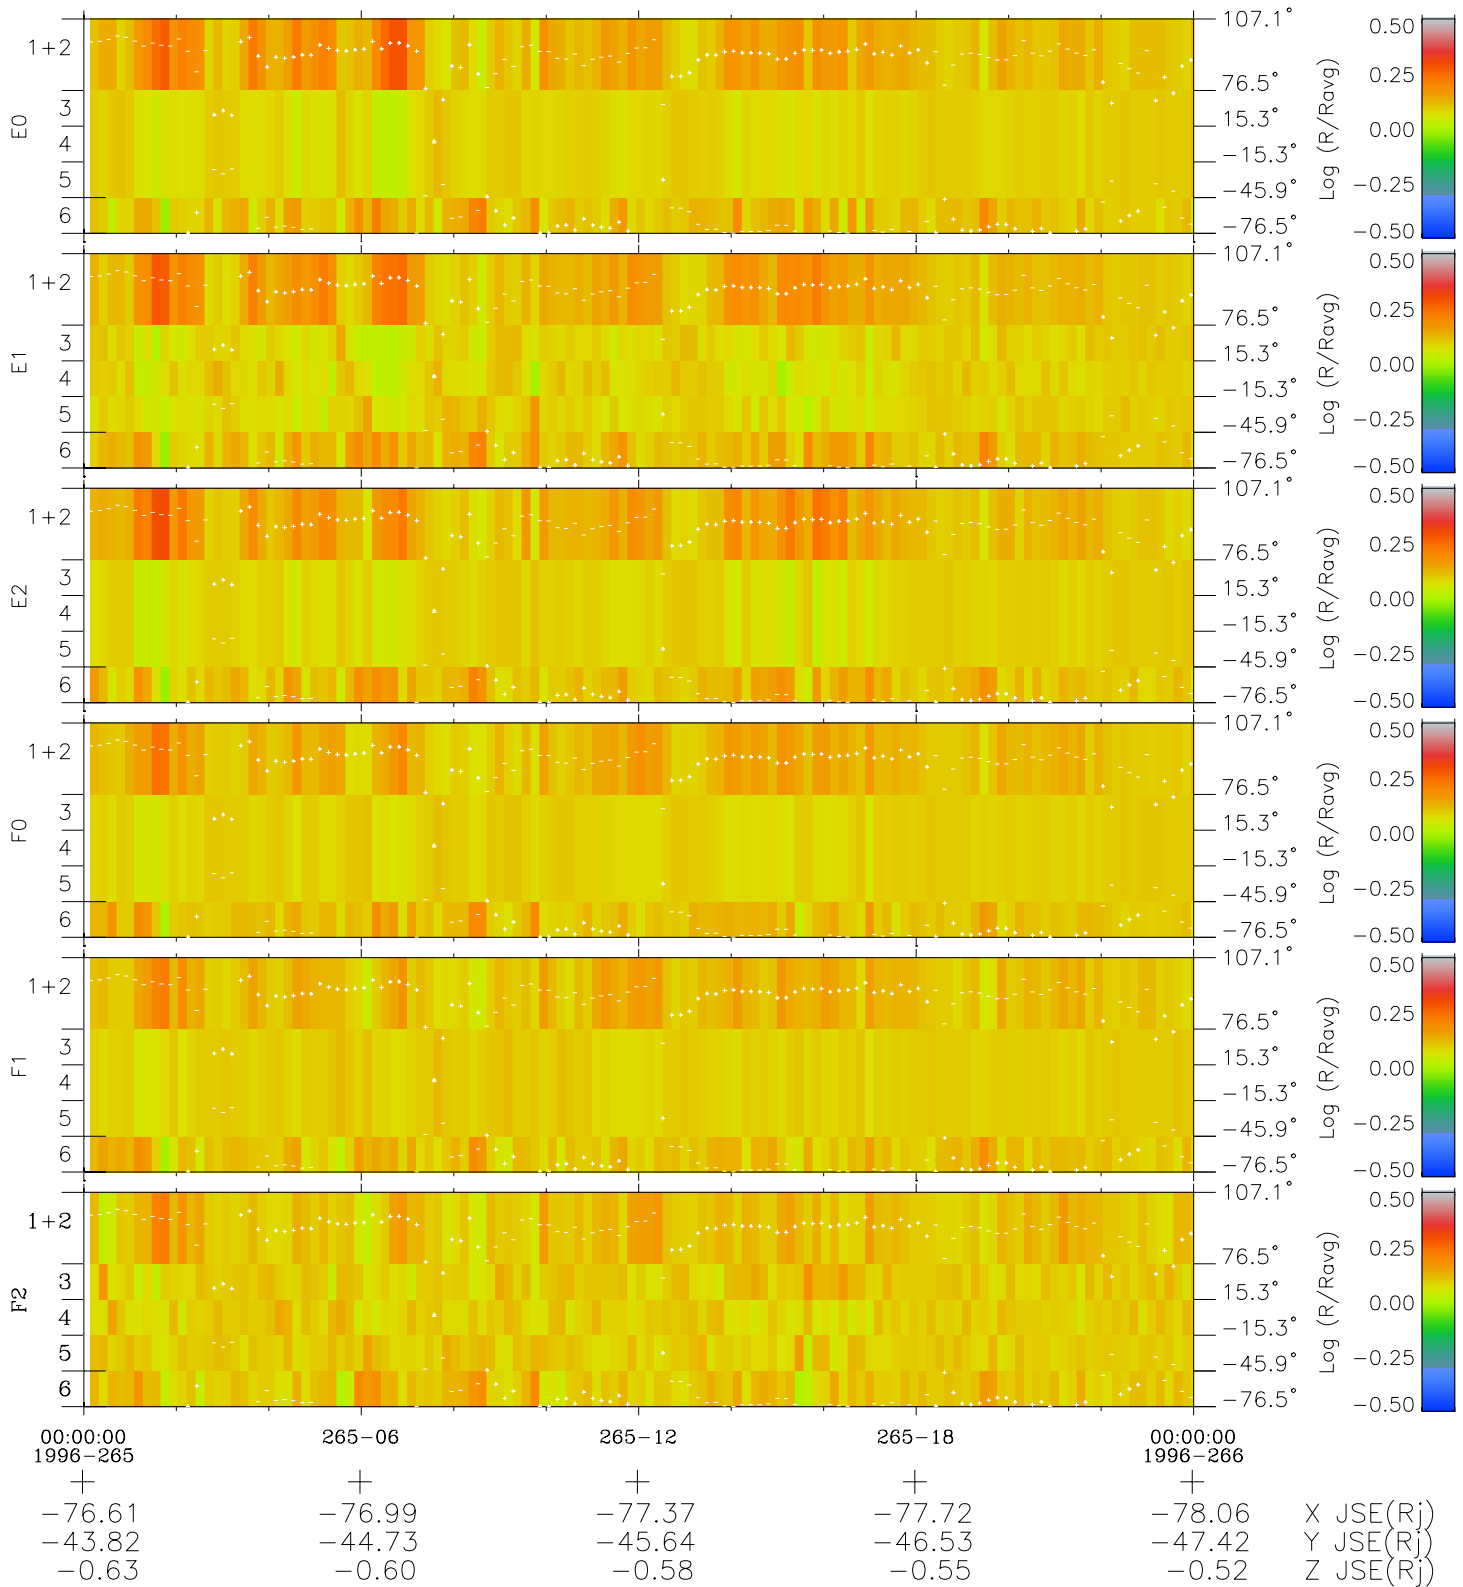

# Galileo EPD Real Elevation Anisotropies 96265

Software Version: RTELEV\_MEAN V 1.20  
 Data Production: 06-03-00  
 Plot Production: Fri Sep 14 14:44:43 2001  
 Color File: wondr3  
 Geofactor File: 1.1

- ◇ = Jupiter look direction
- = Corotation look direction