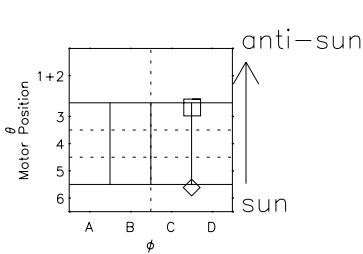

Galileo EPD Real Elevation Anisotropies 96265

Software Version: RTELEV_FLUX V 1.20
 Data Production: 06-03-00
 Plot Production: Fri Sep 14 14:45:00 2001
 Color File: wondr3
 Geofactor File: 1.1

◇ = Jupiter look direction
 □ = Corotation look direction