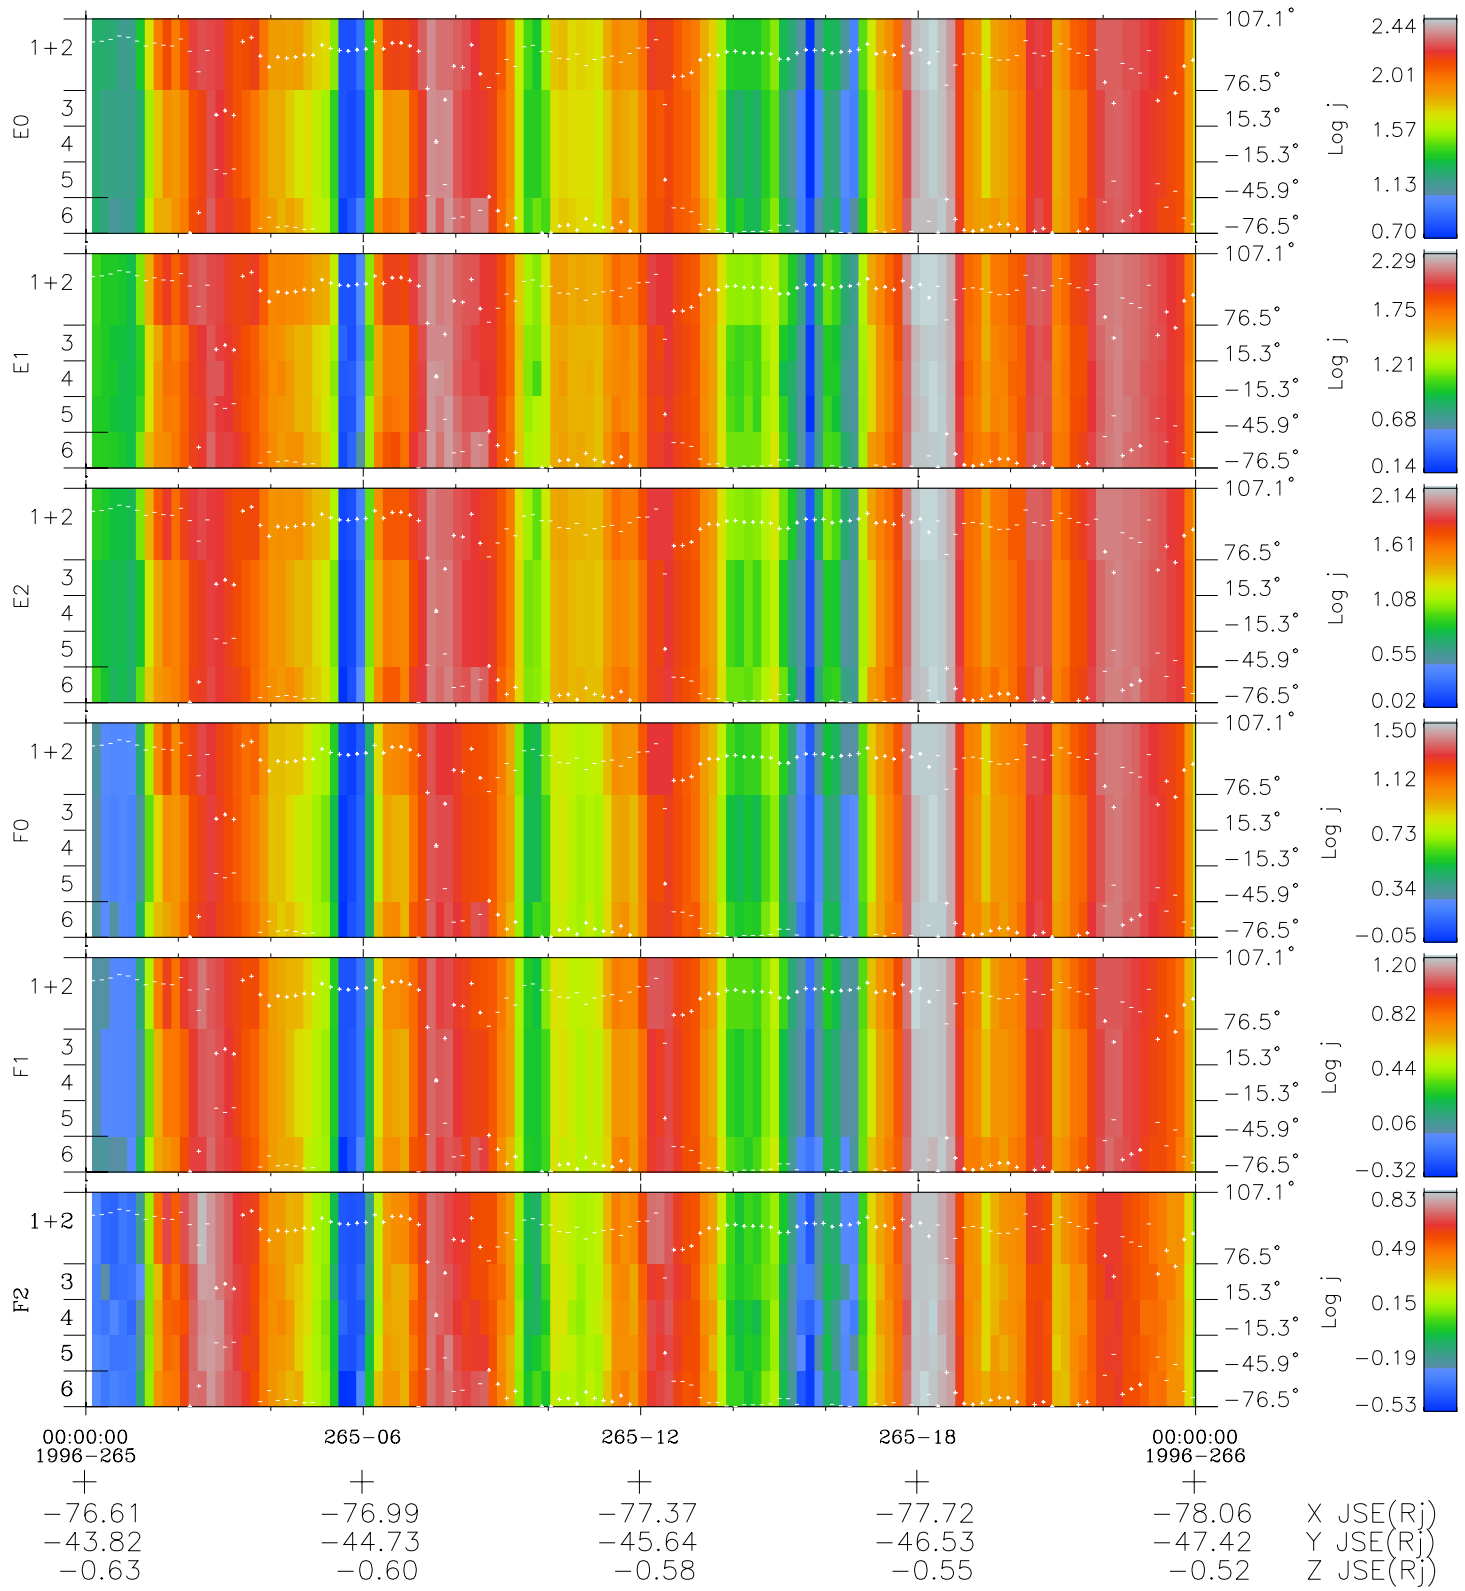

Galileo EPD Real Elevation Anisotropies 96265

Software Version: RTELEV_FLUX V 1.20
 Data Production: 06-03-00
 Plot Production: Fri Sep 14 14:45:00 2001
 Color File: wondr3
 Geofactor File: 1.1

◇ = Jupiter look direction
 □ = Corotation look direction