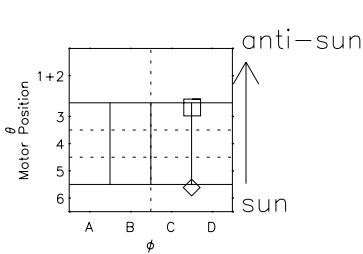

Galileo EPD Real Elevation Anisotropies 96265

Software Version: RTELEV_NORM V 1.20
Data Production: 06-03-00
Plot Production: Fri Sep 14 14:45:09 2001
Color File: wondr3
Geofactor File: 1.1

◇ = Jupiter look direction
□ = Corotation look direction