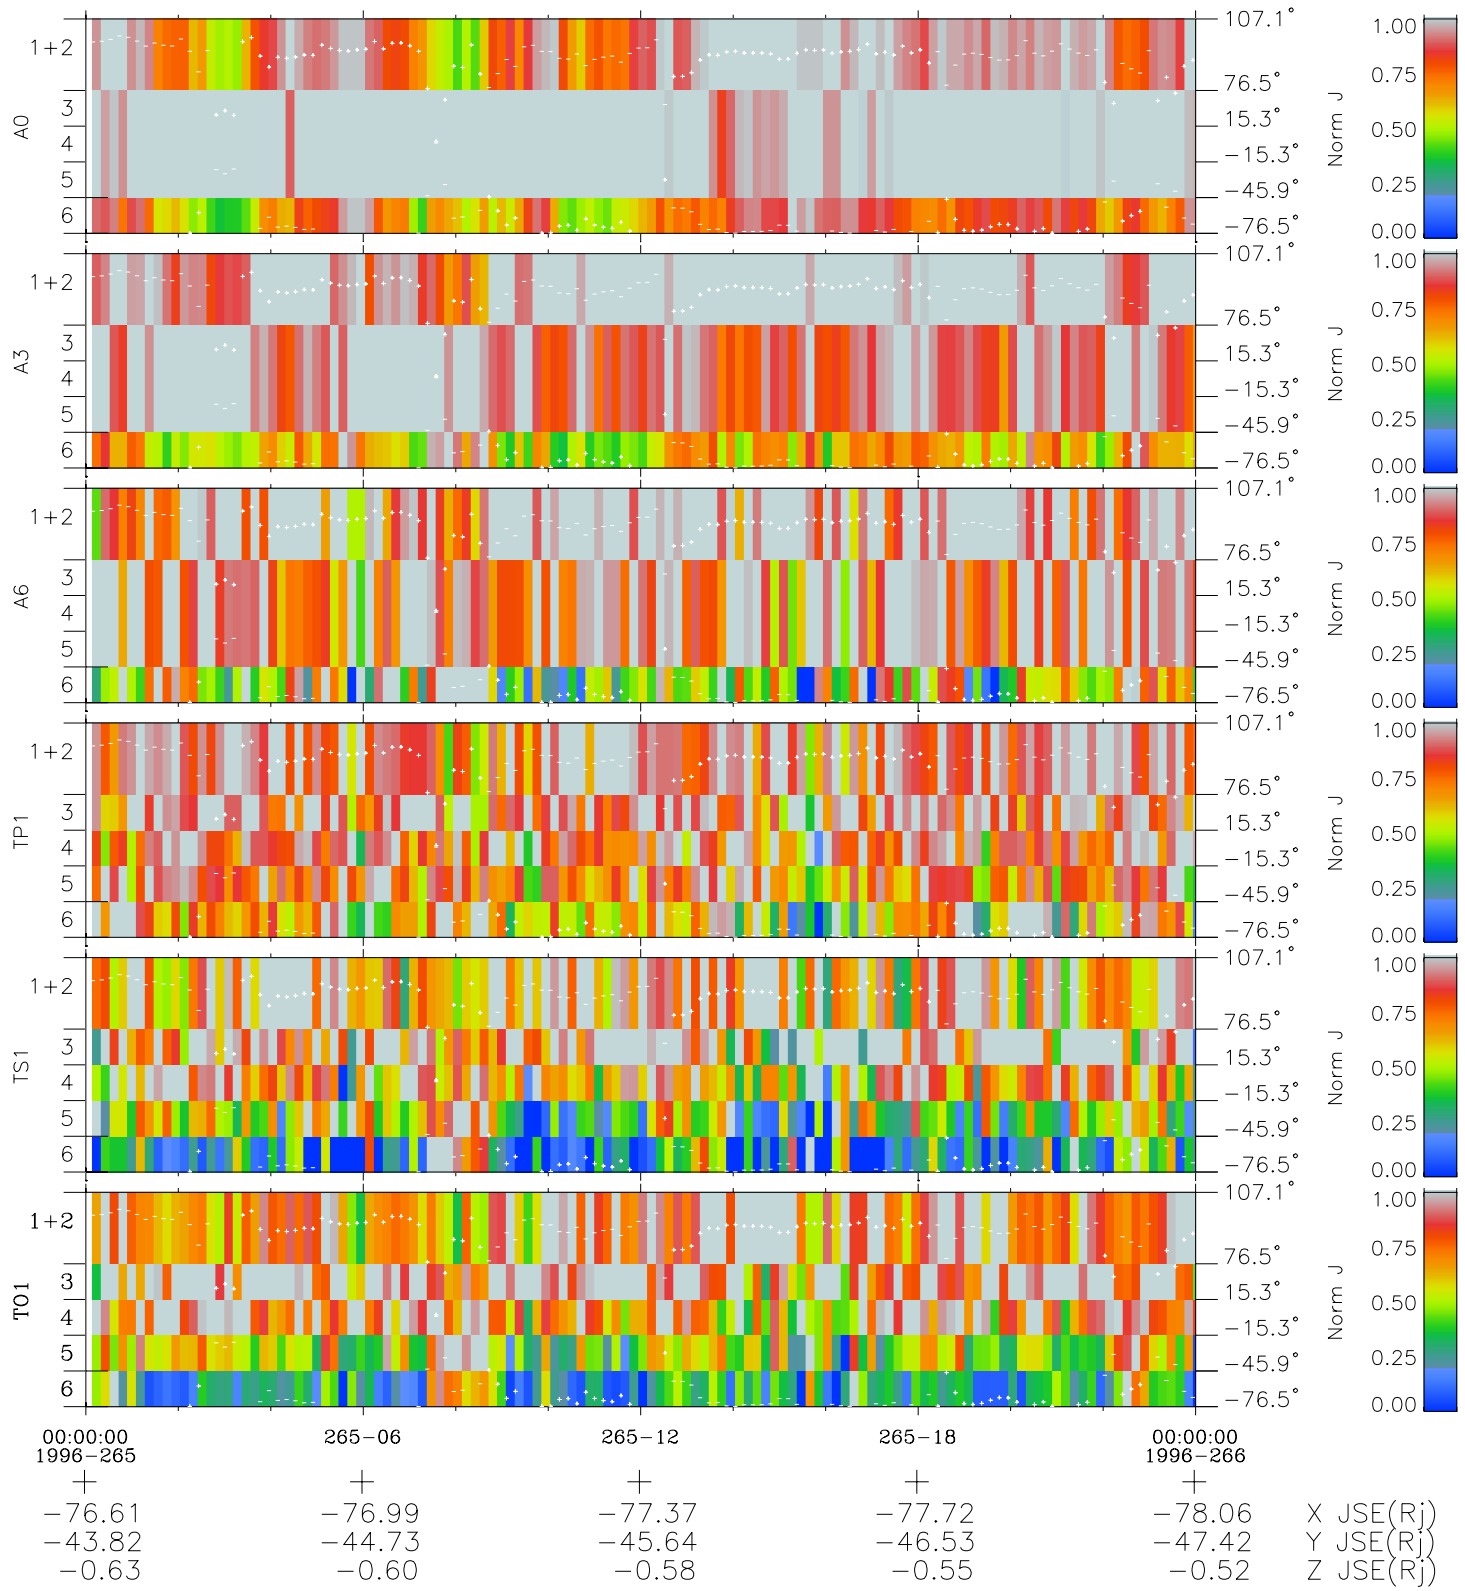

Galileo EPD Real Elevation Anisotropies 96265

Software Version: RTELEV_NORM V 1.20
Data Production: 06-03-00
Plot Production: Fri Sep 14 14:45:09 2001
Color File: wondr3
Geofactor File: 1.1

◇ = Jupiter look direction
□ = Corotation look direction