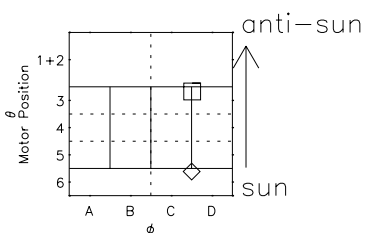

Galileo EPD Real Elevation Anisotropies 96265

Software Version: RTELEV_MEAN V 1.20
 Data Production: 06-03-00
 Plot Production: Fri Sep 14 14:44:35 2001
 Color File: wondr3
 Geofactor File: 1.1

- ◇ = Jupiter look direction
- = Corotation look direction