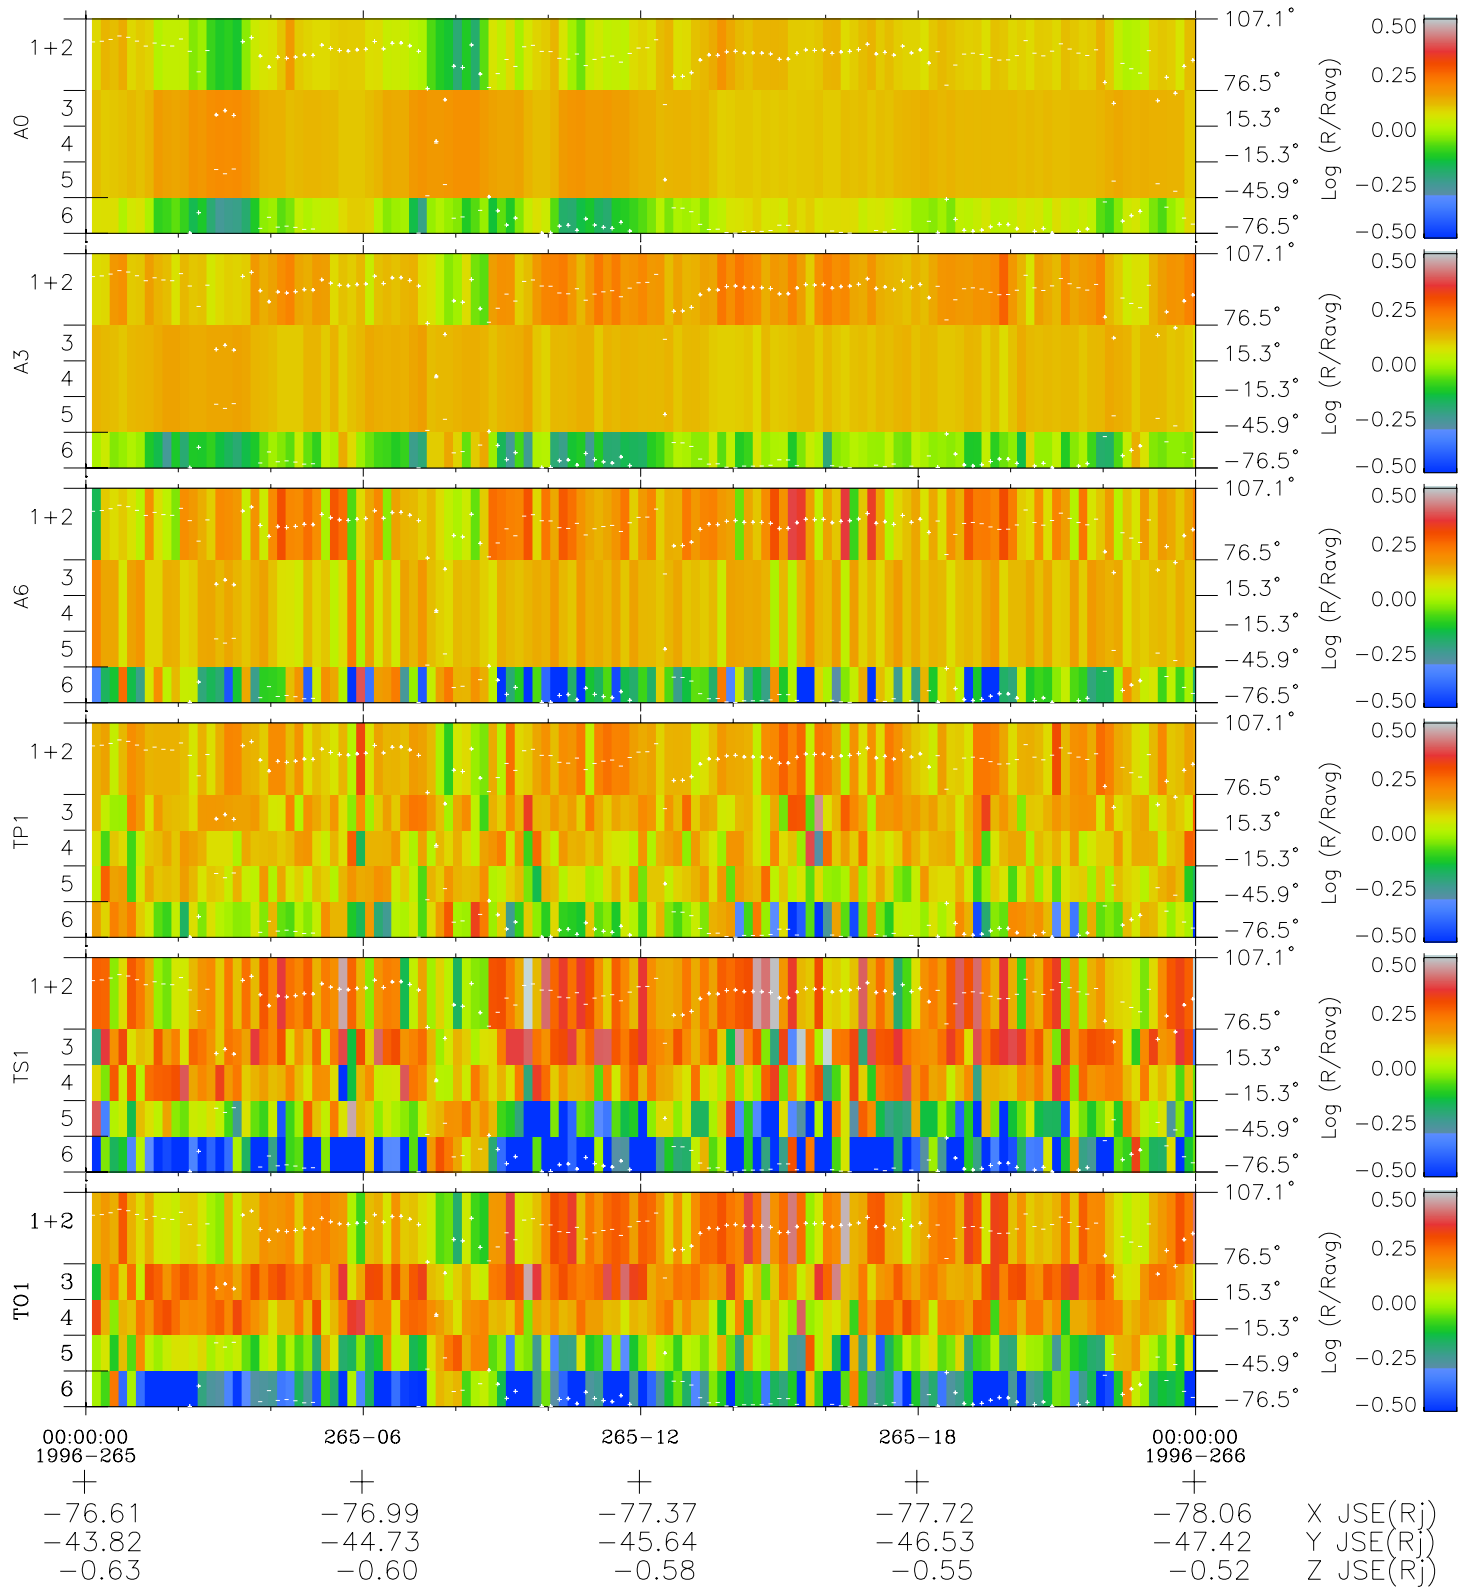

Galileo EPD Real Elevation Anisotropies 96265

Software Version: RTELEV_MEAN V 1.20
 Data Production: 06-03-00
 Plot Production: Fri Sep 14 14:44:35 2001
 Color File: wondr3
 Geofactor File: 1.1

- ◇ = Jupiter look direction
- = Corotation look direction