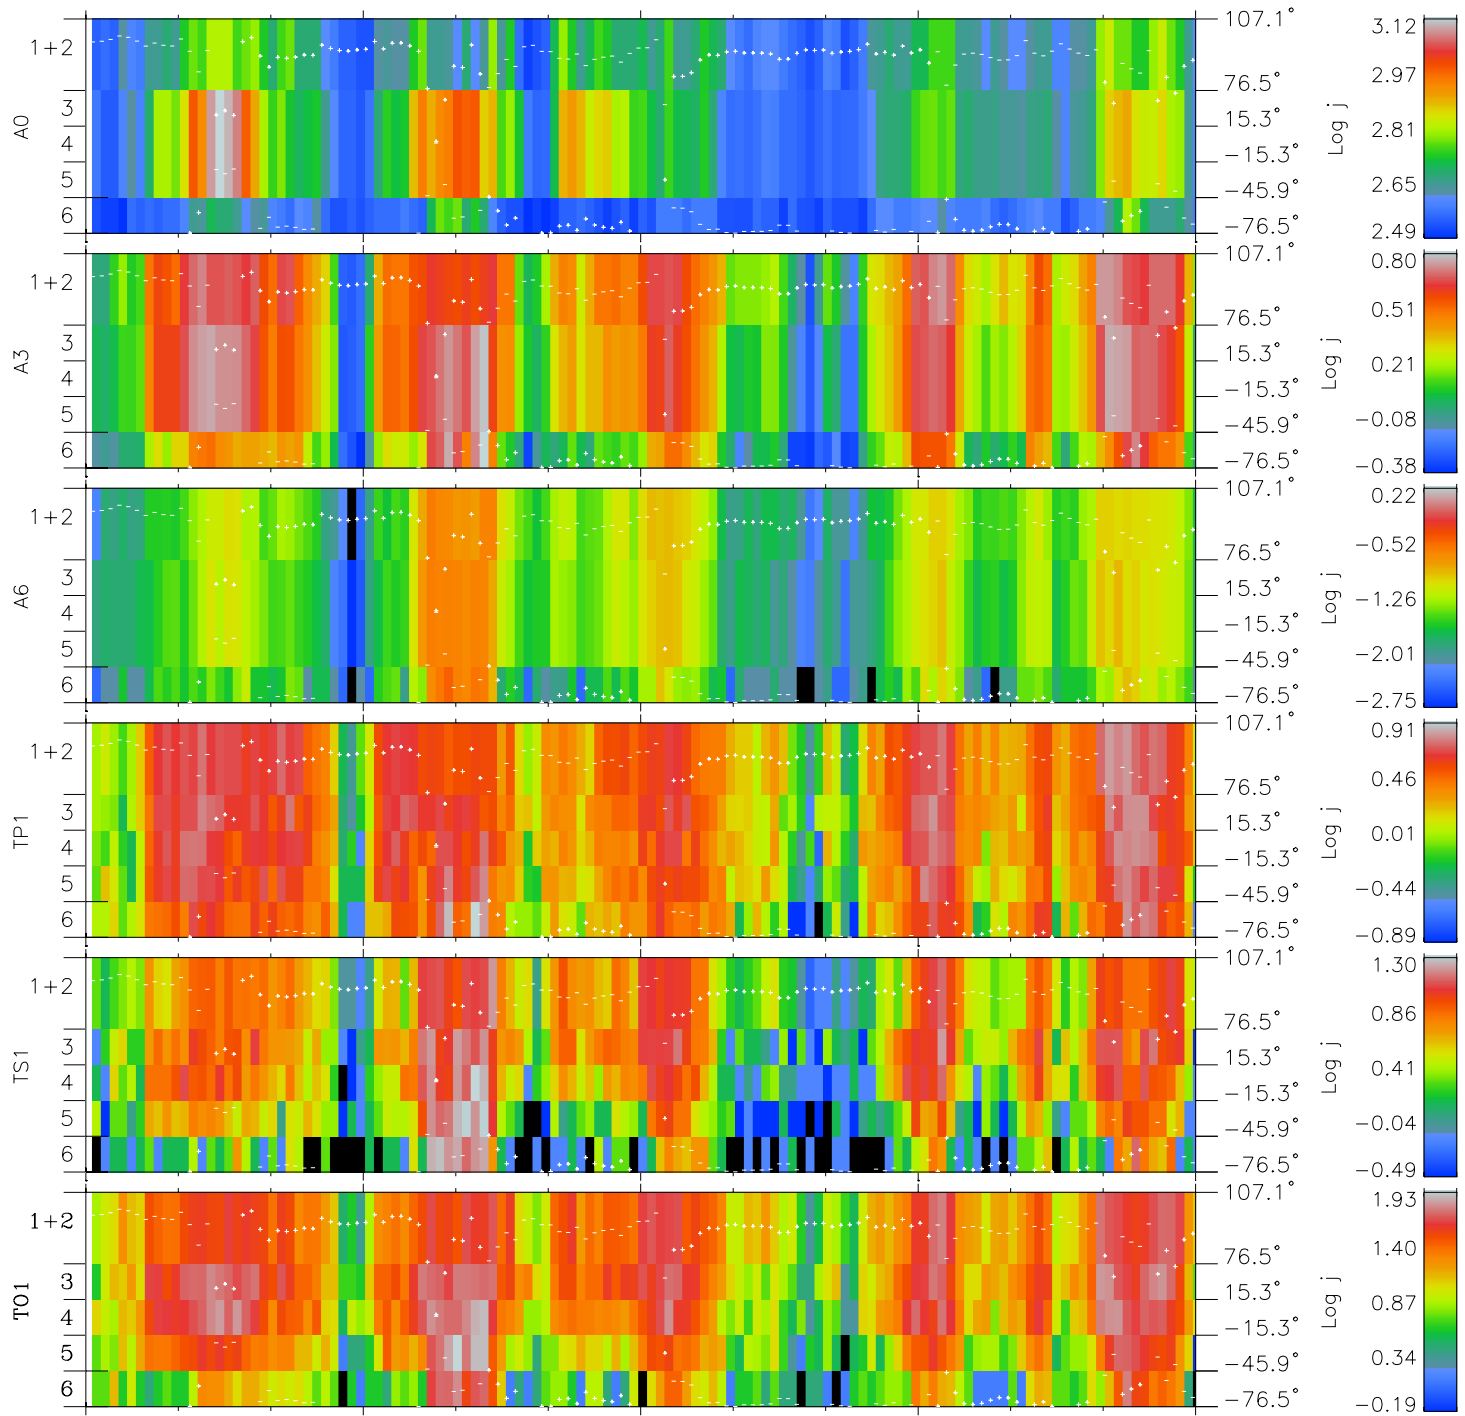

# Galileo EPD Real Elevation Anisotropies 96265

Software Version: RTELEV\_FLUX V 1.20  
 Data Production: 06-03-00  
 Plot Production: Fri Sep 14 14:44:52 2001  
 Color File: wondr3  
 Geofactor File: 1.1

00:00:00 1996-265	265-06	265-12	265-18	00:00:00 1996-266	X JSE(R <sub>j</sub> )
+	+	+	+	+	
-76.61	-76.99	-77.37	-77.72	-78.06	Y JSE(R <sub>j</sub> )
-43.82	-44.73	-45.64	-46.53	-47.42	Z JSE(R <sub>j</sub> )
-0.63	-0.60	-0.58	-0.55	-0.52	

- ◇ = Jupiter look direction
- = Corotation look direction