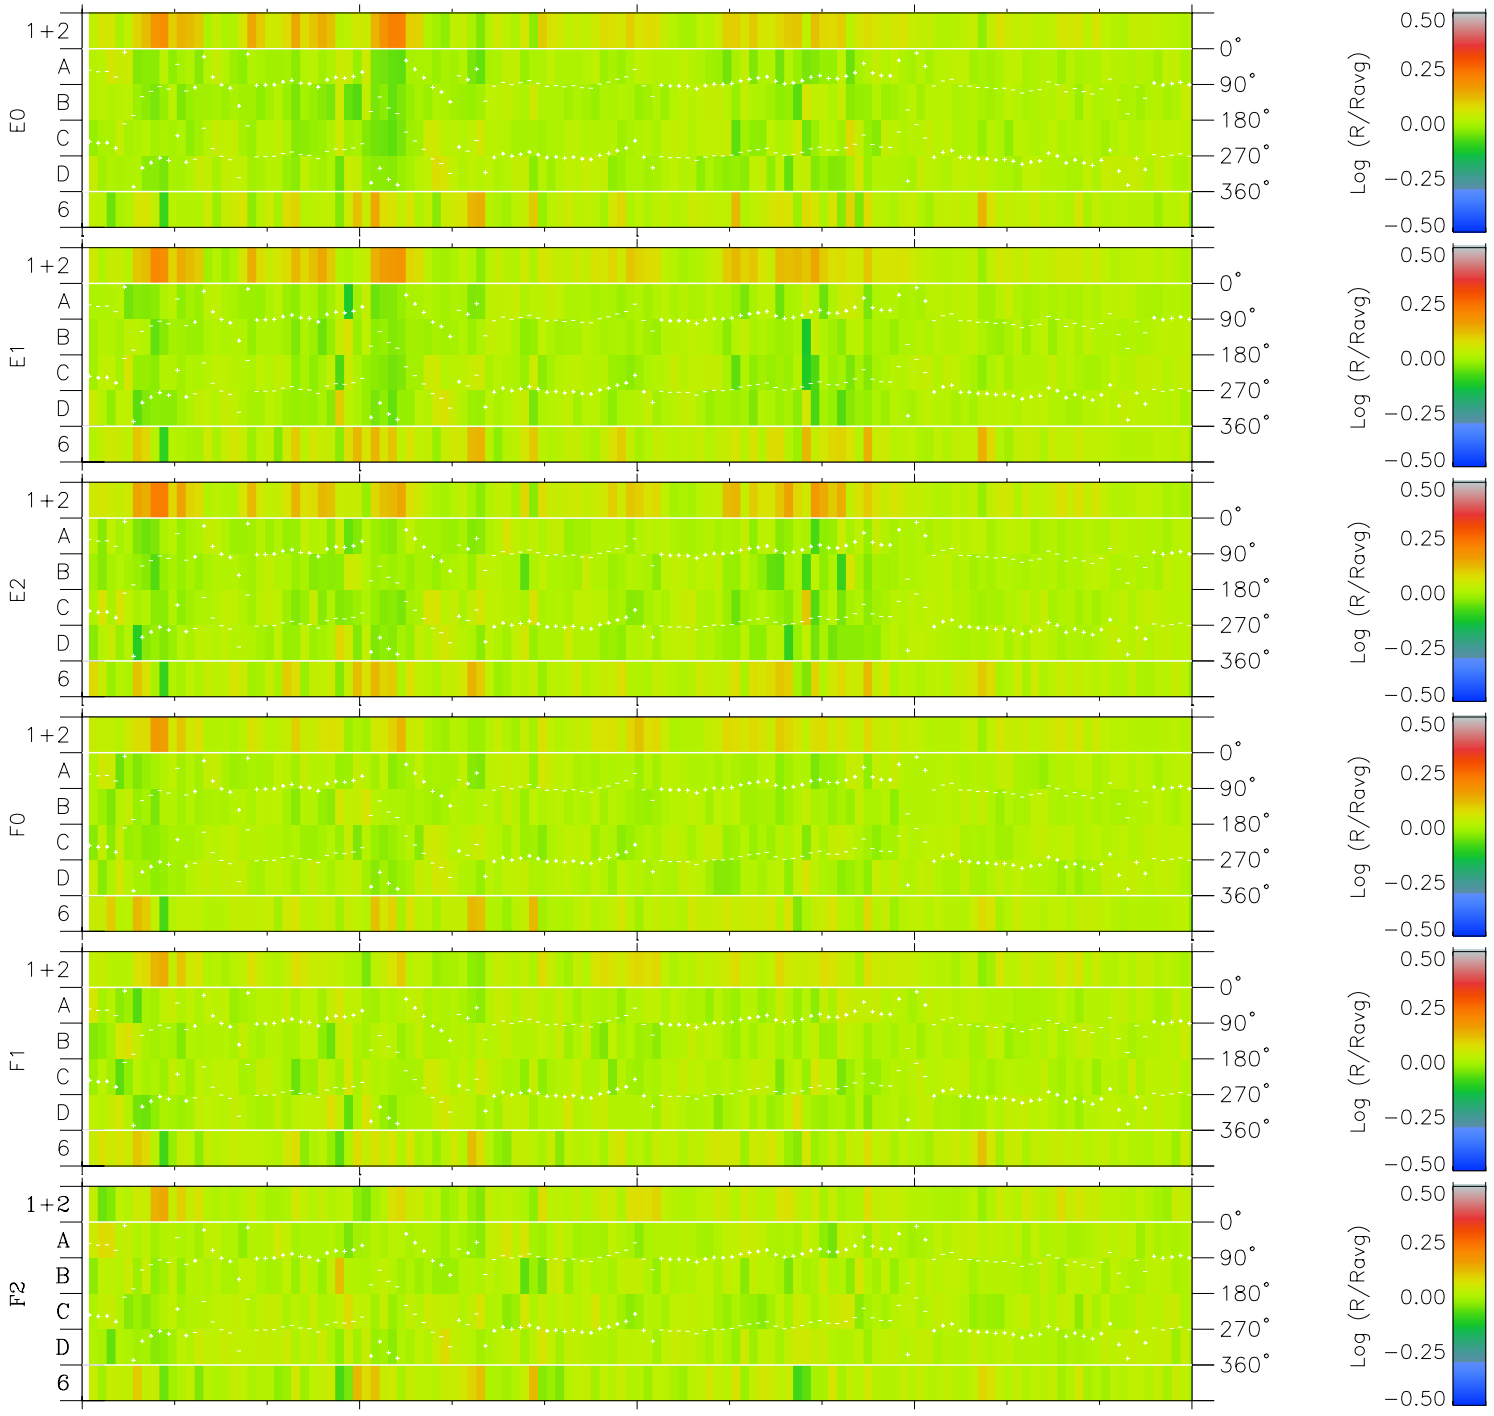

Galileo EPD Real Time Azimuth Anisotropies 96265

Software Version: RTAZIM_MEAN V 1.20
 Data Production: 06-03-00
 Plot Production: Fri Sep 14 14:45:34 2001
 Color File: wondr3
 Geofactor File: 1.1

00:00:00 1996-265	265-06	265-12	265-18	00:00:00 1996-266	
+	+	+	+	+	X JSE(R _j)
-76.61	-76.99	-77.37	-77.72	-78.06	Y JSE(R _j)
-43.82	-44.73	-45.64	-46.53	-47.42	Z JSE(R _j)
-0.63	-0.60	-0.58	-0.55	-0.52	

◇ = Jupiter look direction
 □ = Corotation look direction