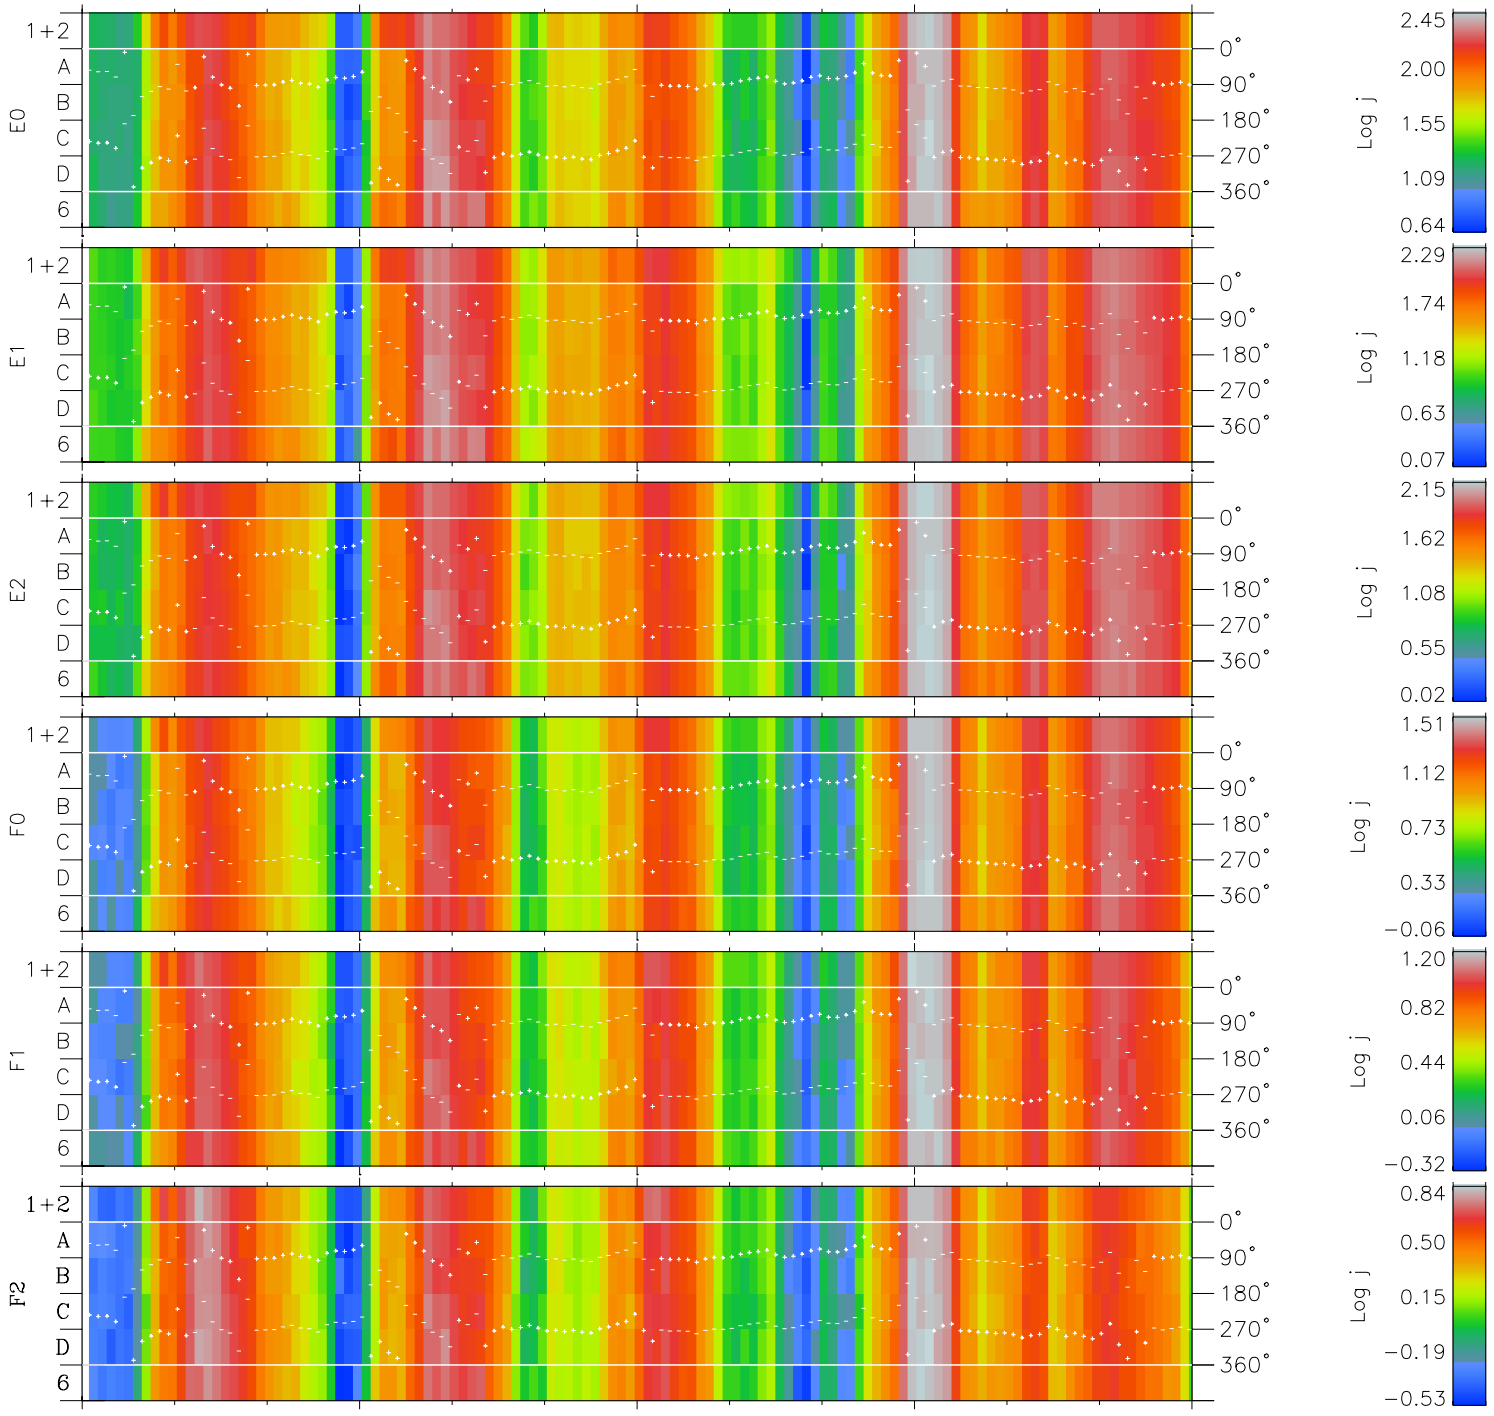

Galileo EPD Real Time Azimuth Anisotropies 96265

Software Version: RTAZIM_FLUX V 1.20
 Data Production: 06-03-00
 Plot Production: Fri Sep 14 14:45:51 2001
 Color File: wondr3
 Geofactor File: 1.1

00:00:00 1996-265	265-06	265-12	265-18	00:00:00 1996-266	
+	+	+	+	+	X JSE(R _j)
-76.61	-76.99	-77.37	-77.72	-78.06	Y JSE(R _j)
-43.82	-44.73	-45.64	-46.53	-47.42	Z JSE(R _j)
-0.63	-0.60	-0.58	-0.55	-0.52	

◇ = Jupiter look direction
 □ = Corotation look direction