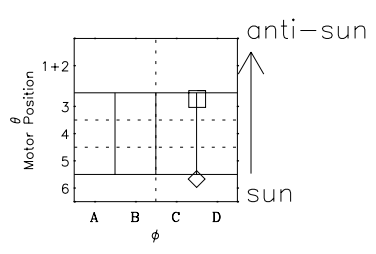

Galileo EPD Real Time Omni Spectrum 96264

Software Version: RTSPEC_OMNI V 1.20
 Data Production: 06-03-00
 Plot Production: Fri Sep 14 14:31:16 2001
 Color File: wondr3
 Geofactor File: 1.1

◇ = Jupiter look direction
 □ = Corotation look direction