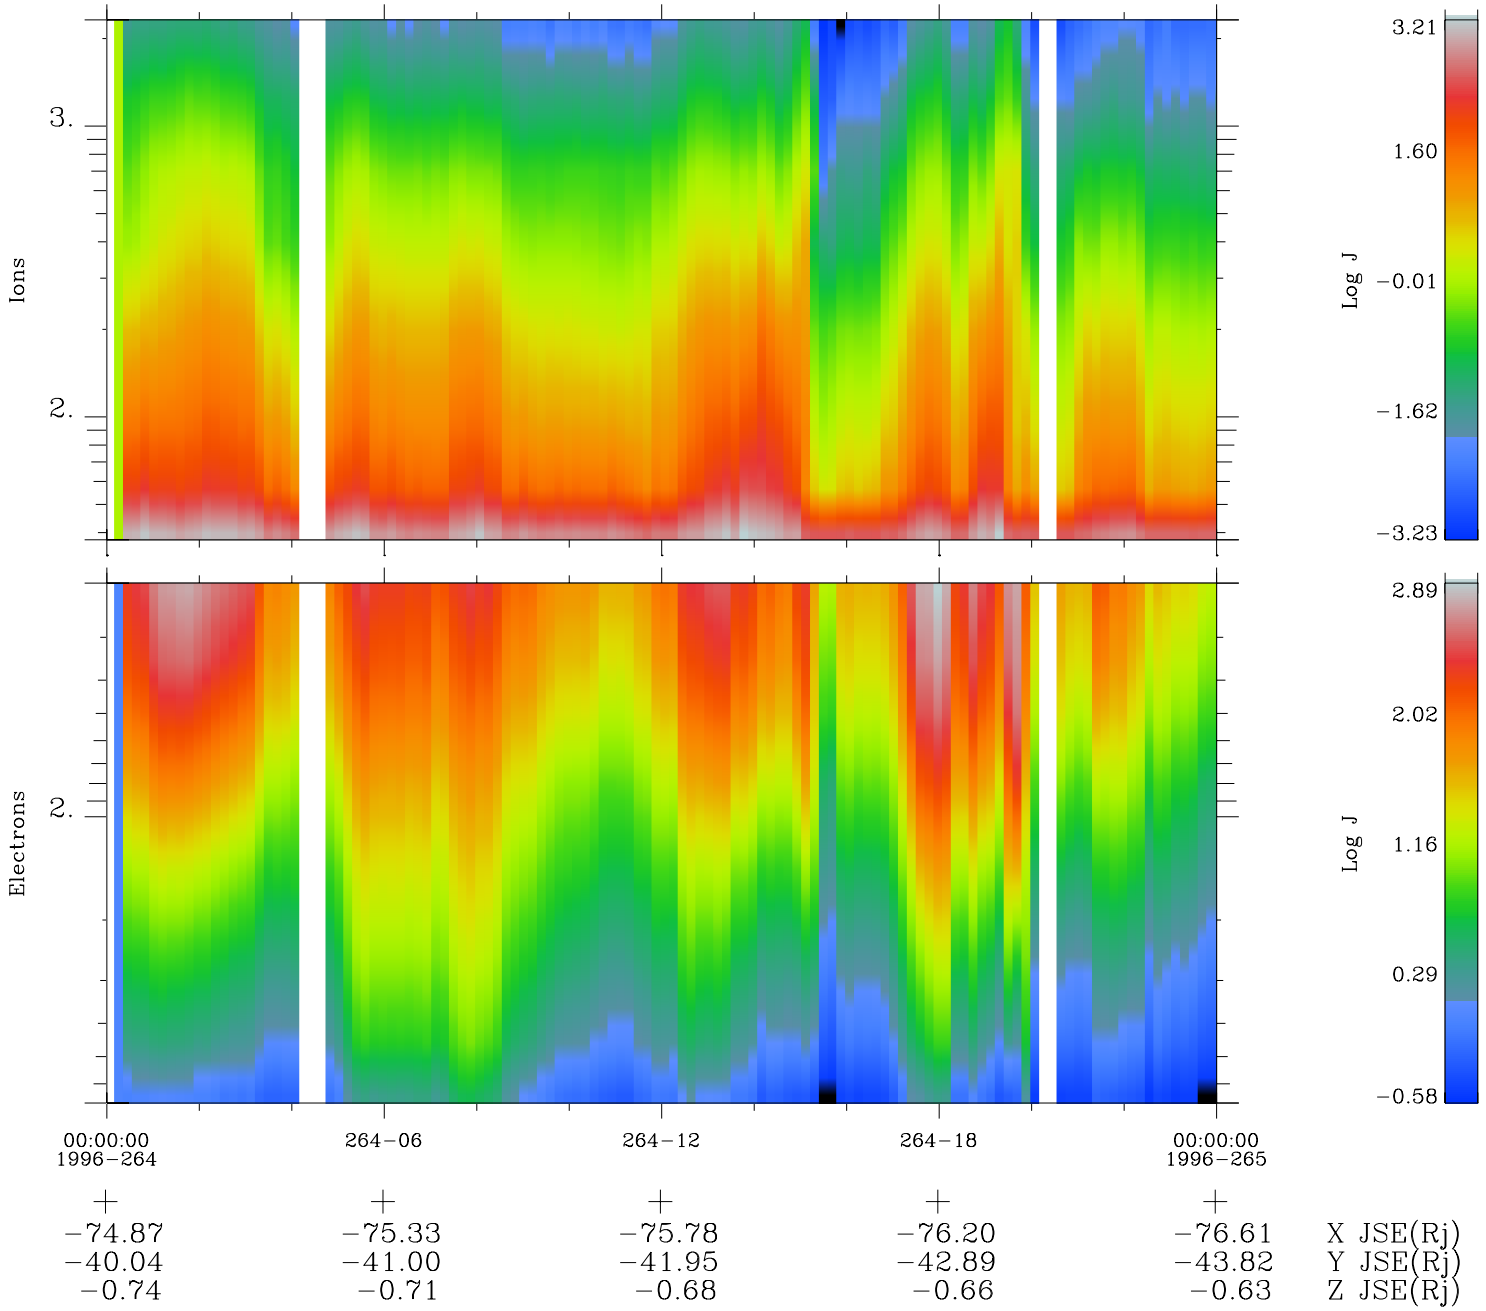

Galileo EPD Real Time Omni Spectrum 96264

Software Version: RTSPEC_OMNI V 1.20
 Data Production: 06-03-00
 Plot Production: Fri Sep 14 14:31:16 2001
 Color File: wondr3
 Geofactor File: 1.1

◇ = Jupiter look direction
 □ = Corotation look direction