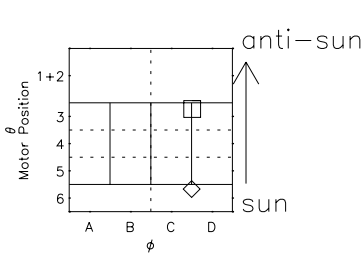

Galileo EPD Real Time R6 Ions Spectra 96264

Software Version: RTSPEC_R6 V 1.20
 Data Production: 06-03-00
 Plot Production: Fri Sep 14 14:30:58 2001
 Color File: wondr3
 Geofactor File: 1.1

◇ = Jupiter look direction
 □ = Corotation look direction