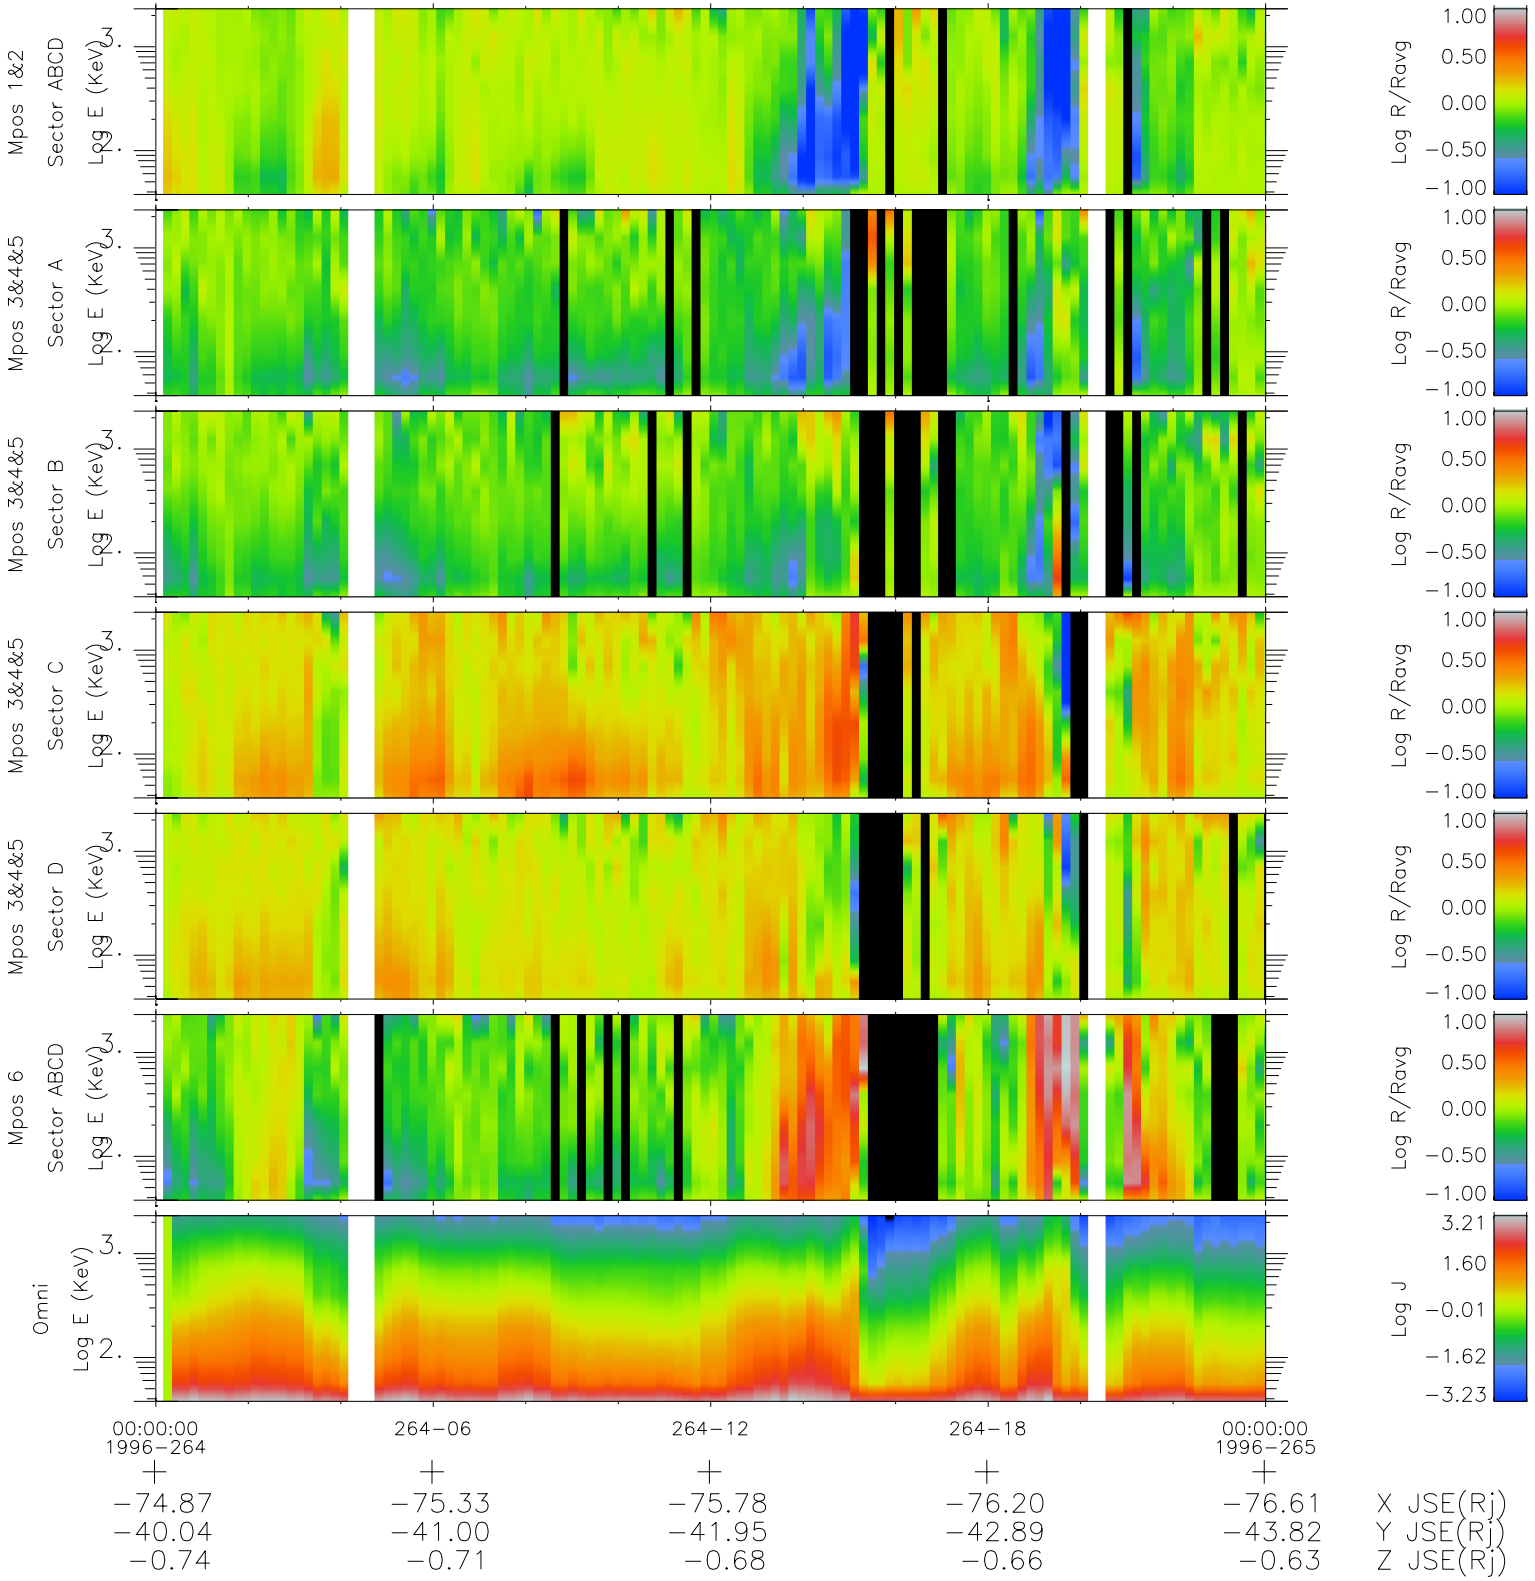

Galileo EPD Real Time R6 Ions Spectra 96264

Software Version: RTSPEC_R6 V 1.20
 Data Production: 06-03-00
 Plot Production: Fri Sep 14 14:30:58 2001
 Color File: wondr3
 Geofactor File: 1.1

◇ = Jupiter look direction
 □ = Corotation look direction