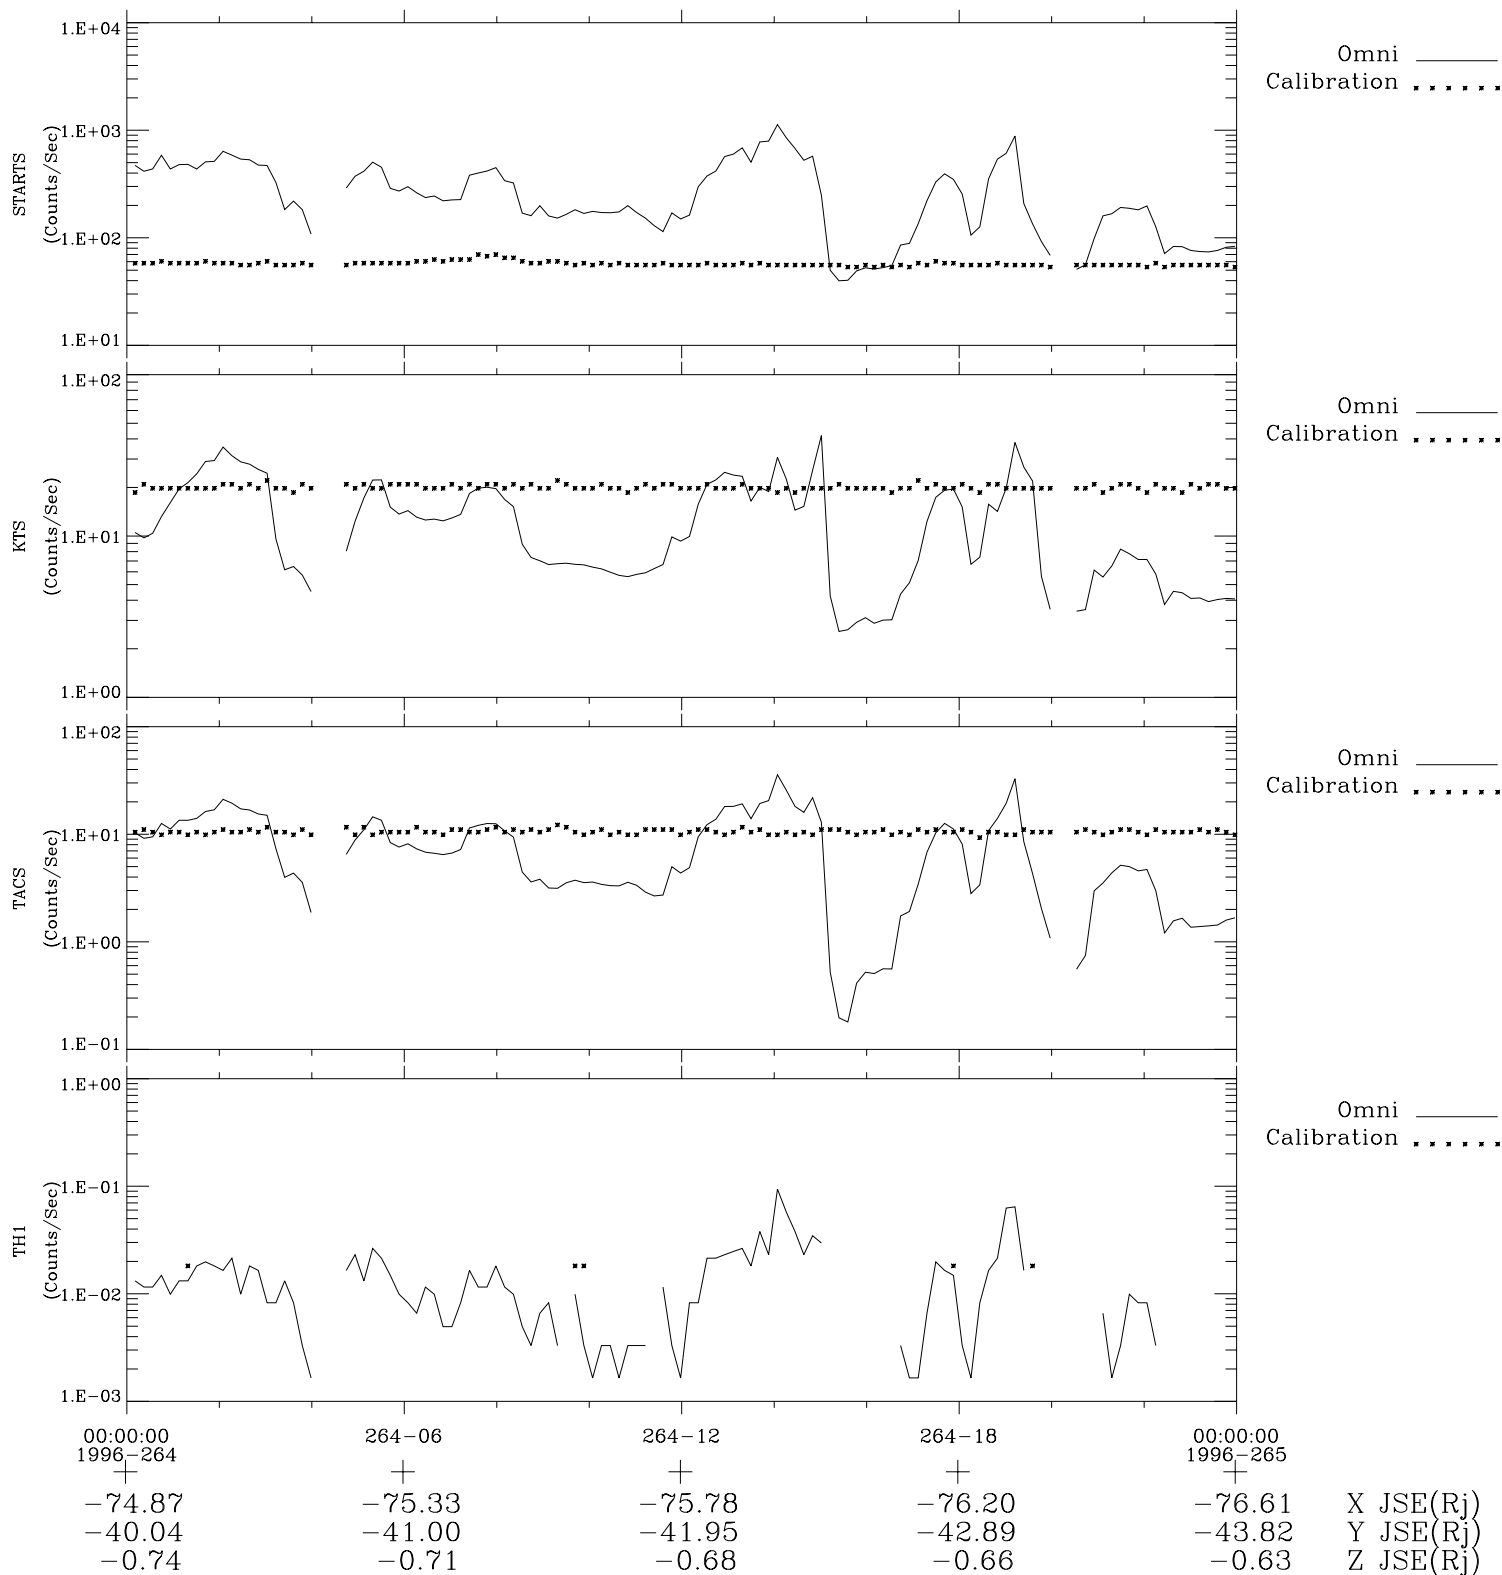

Galileo EPD Real-Time Omni 96264

Software Version: RTLINE_OMNI V 1.20
Data Production: 06-03-00
Plot Production: Fri Sep 14 14:34:09 2001

◇ = Jupiter look direction
□ = Corotation look direction