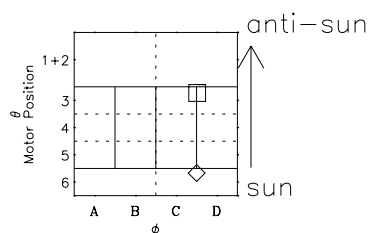

Galileo EPD Real-Time Omni 96264

Software Version: RTLINE_OMNI V 1.20
Data Production: 06-03-00
Plot Production: Fri Sep 14 14:34:09 2001

◇ = Jupiter look direction
□ = Corotation look direction